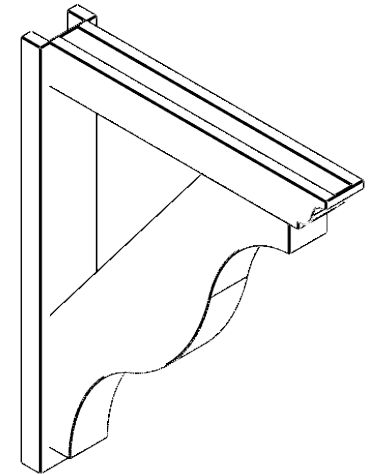

ITEM NUMBER: OUTUROC040X060X32000X40000X040X020X040FST04RCPR

4"W TOP X 6"W BACK X 32"D X 40"H X 4"T TOP X 2"T BACK TIMBERTHANE ROUGH CEDAR FUNSTON FAUX WOOD OPEN OUTLOOKER, TRADITIONAL TOP AND BLOCK BACK, 4"W CLOSED BRACE, PRIMED TAN

SIDE PROFILE

FRONT PROFILE

ISOMETRIC

GENERATED DATE : 07/06/2023

EKENA MILLWORK
2300 WEST MAIN ST.
CLARKSVILLE, TX 75426
TOLL FREE: 866-607-0453
WWW.EKENAMILLWORK.COM

NOTES

1. INSTALLATION TO BE COMPLETED IN ACCORDANCE WITH MANUFACTURER'S SPECIFICATIONS.
2. DRAWING MAY NOT BE TO SCALE
3. THIS DRAWING IS INTENDED FOR DESIGN AND PLANNING PURPOSES ONLY.
4. ALL INFORMATION CONTAINED HEREIN WAS CURRENT AT THE TIME OF DEVELOPMENT BUT MUST BE REVIEWED AND APPROVED BY THE PRODUCT MANUFACTURER TO BE CONSIDERED ACCURATE.
5. TIMBERTHANE ARCHITECTURAL PRODUCTS ARE MADE FROM HIGH DENSITY URETHANE AND COME FACTORY PRIMED