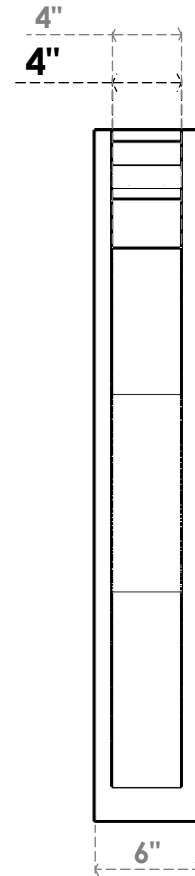

ITEM NUMBER: OUTUROC040X060X32000X40000X040X020X040FST04RCPR

4"W TOP X 6"W BACK X 32"D X 40"H X 4"T TOP X 2"T BACK TIMBERTHANE ROUGH CEDAR FUNSTON FAUX WOOD OPEN OUTLOOKER, TRADITIONAL TOP AND BLOCK BACK, 4"W CLOSED BRACE, PRIMED TAN

SIDE PROFILE

FRONT PROFILE

ISOMETRIC

GENERATED DATE : 07/06/2023

EKENA MILLWORK
2300 WEST MAIN ST.
CLARKSVILLE, TX 75426
TOLL FREE: 866-607-0453
WWW.EKENAMILLWORK.COM

NOTES

1. INSTALLATION TO BE COMPLETED IN ACCORDANCE WITH MANUFACTURER'S SPECIFICATIONS.
2. DRAWING MAY NOT BE TO SCALE
3. THIS DRAWING IS INTENDED FOR DESIGN AND PLANNING PURPOSES ONLY.
4. ALL INFORMATION CONTAINED HEREIN WAS CURRENT AT THE TIME OF DEVELOPMENT BUT MUST BE REVIEWED AND APPROVED BY THE PRODUCT MANUFACTURER TO BE CONSIDERED ACCURATE.
5. TIMBERTHANE ARCHITECTURAL PRODUCTS ARE MADE FROM HIGH DENSITY URETHANE AND COME FACTORY PRIMED