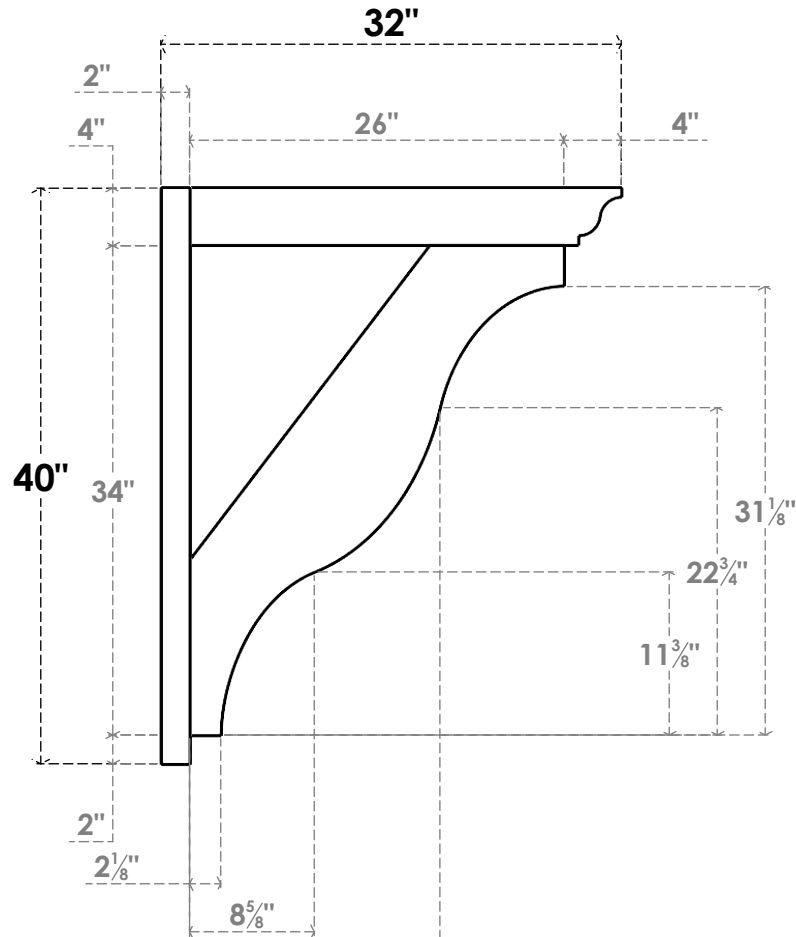

ITEM NUMBER: OUTUROC040X060X32000X40000X040X020X040FST04RCPR

4"W TOP X 6"W BACK X 32"D X 40"H X 4"T TOP X 2"T BACK TIMBERTHANE ROUGH CEDAR FUNSTON FAUX WOOD OPEN OUTLOOKER, TRADITIONAL TOP AND BLOCK BACK, 4"W CLOSED BRACE, PRIMED TAN

SIDE PROFILE

FRONT PROFILE

ISOMETRIC

GENERATED DATE : 07/06/2023

EKENA MILLWORK
2300 WEST MAIN ST.
CLARKSVILLE, TX 75426
TOLL FREE: 866-607-0453
WWW.EKENAMILLWORK.COM

NOTES

1. INSTALLATION TO BE COMPLETED IN ACCORDANCE WITH MANUFACTURER'S SPECIFICATIONS.
2. DRAWING MAY NOT BE TO SCALE
3. THIS DRAWING IS INTENDED FOR DESIGN AND PLANNING PURPOSES ONLY.
4. ALL INFORMATION CONTAINED HEREIN WAS CURRENT AT THE TIME OF DEVELOPMENT BUT MUST BE REVIEWED AND APPROVED BY THE PRODUCT MANUFACTURER TO BE CONSIDERED ACCURATE.
5. TIMBERTHANE ARCHITECTURAL PRODUCTS ARE MADE FROM HIGH DENSITY URETHANE AND COME FACTORY PRIMED