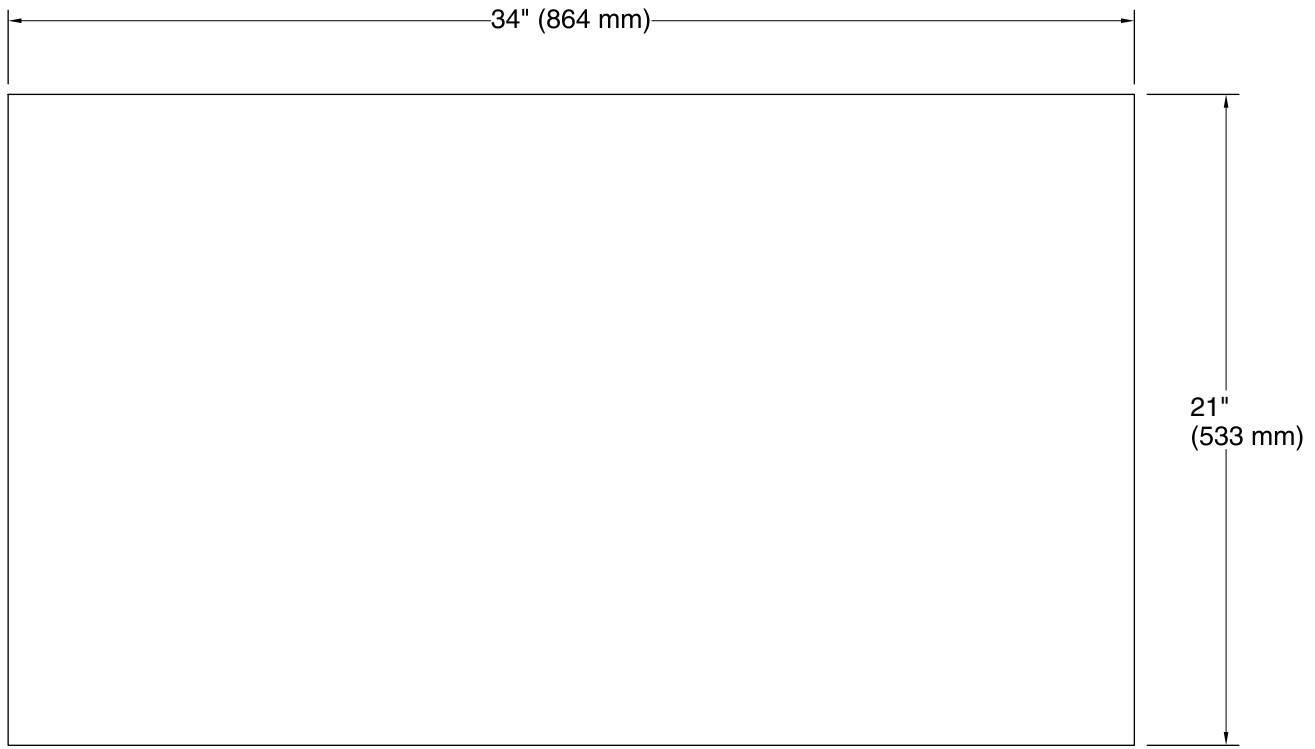

Turkish Bath Linens

bath rug, 21" x 34"

K-31510

Features

- 100% Turkish cotton, crafted in Turkey.
- Woven with thick loops on both sides for softness and warmth underfoot.
- Two-ply construction enhances softness and absorbency.
- Extra-long staple cotton for optimal absorbency and low linting.
- Machine wash, tumble dry low.
- Oeko-Tex® Standard 100 certified.

Turkish Bath Linens

bath rug, 21" x 34"

K-31510

Technical Information

All product dimensions are nominal.