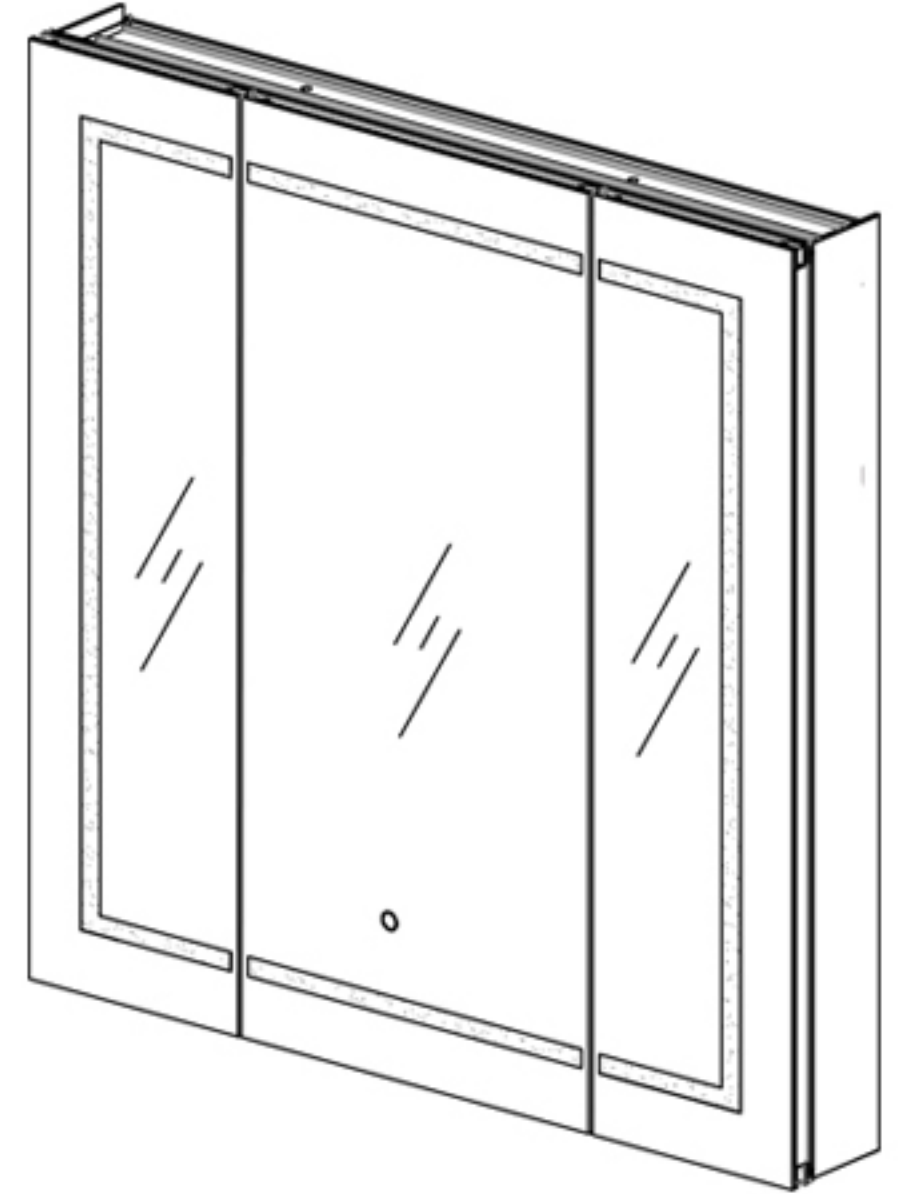

## Features

- Cool white LED Light with Dimmable touch control
- Mirrored interior with 4 layer adjustable glass shelves
- Includes Defogger with push button
- Includes one outlet without USB port
- Includes an adjustable makeup mirror
- Includes installation hardware for recess mounting
- Can be recessed or surface mounted  
(surface mounting is included )
- Energy efficient LED lighting:

## Construction

- Grey aluminum body and door frame
- 3 mirror design – rear of cabinet and both sides of door
- Concealed finger pull-door edge
- Three pieces DTC 155° self-closing hinges for each door
- Adjustable shelving at 3-1/7" (80 mm) increments
- Single field wire into electrical shelf - Front access serviceability

## Dimensions

Height: 36" ( 913 mm)

Width: 40" ( 1016 mm)

Depth: 5" (127 mm) When surface mounted

1" (25 mm) When recessed

## Installation Options

- Recessed Mount - Rough Opening - 35-1/2" H x 39-1/2" W x 4" D (901.7mm H x 1003 mm W x 102mm D)
- Surface Mount - Surface Mount Kit is included