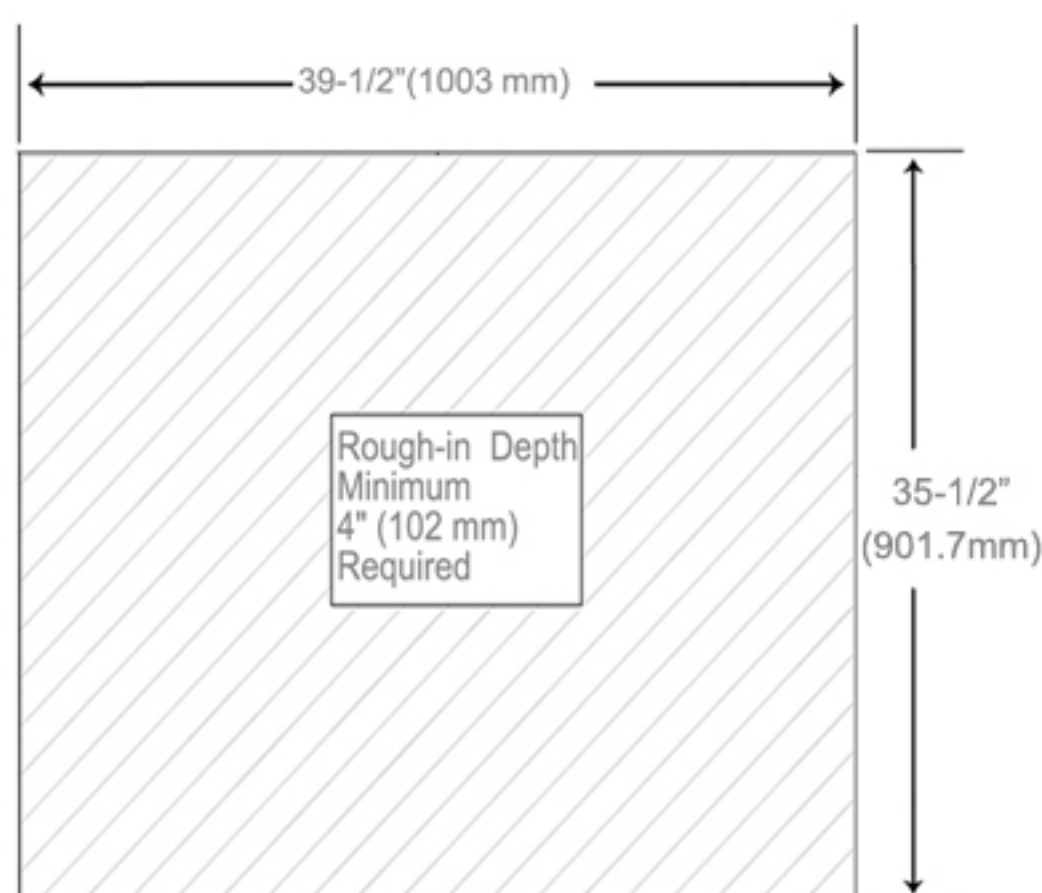

## Dimensions

Height: 36" ( 913 mm)

Width: 40" ( 1016 mm)

Depth: 5" (127 mm) When surface mounted

1" (25 mm) When recessed

## Installation Options

- Recessed Mount - Rough Opening - 35-1/2" H x 39-1/2" W x 4" D (901.7mm H x 1003 mm W x 102mm D)
- Surface Mount - Surface Mount Kit is included

Circuit Diagram

Recessed Mount

Surface Mount

Cabinet Dimensions

Rough-in Dimensions

Back of Cabinet - Wire Access Location