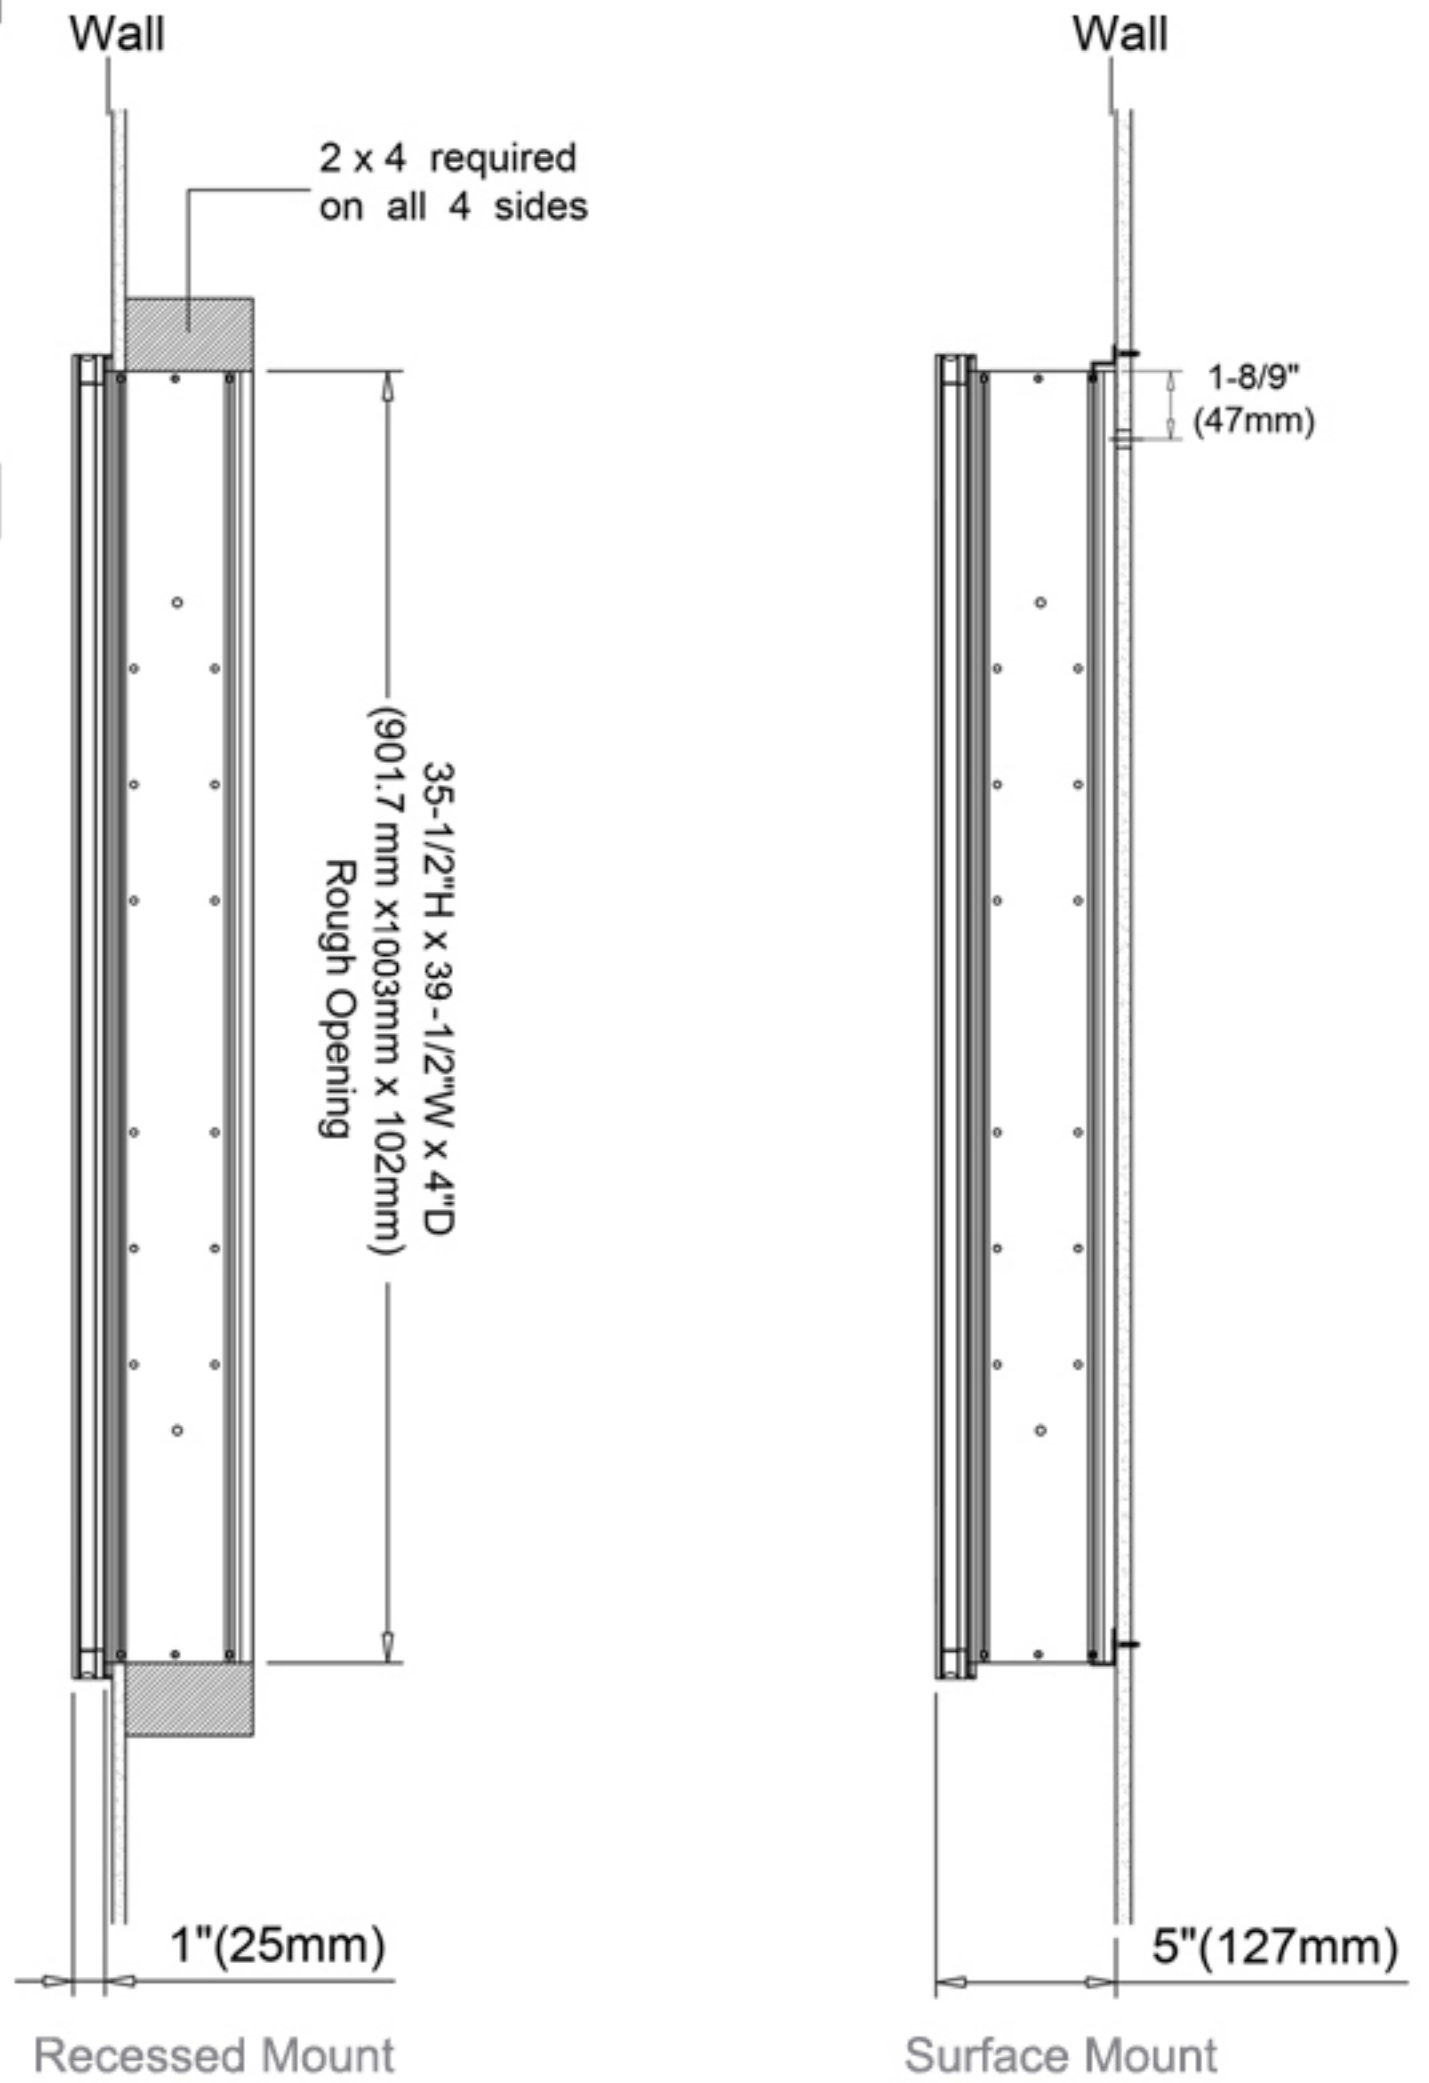

## Construction

- Grey aluminum body and door frame
- 3 mirror design – rear of cabinet and both sides of door
- Concealed finger pull-door edge
- Three pieces DTC 155° self-closing hinges for each door
- Adjustable shelving at 3-1/7" (80 mm) increments
- Single field wire into electrical shelf - Front access serviceability

## Dimensions

Height: 36" ( 913 mm)

Width: 40" ( 1016 mm)

Depth: 5" (127 mm) When surface mounted

1" (25 mm) When recessed

## Installation Options

- Recessed Mount - Rough Opening - 35-1/2" H x 39-1/2" W x 4" D (901.7mm H x 1003 mm W x 102mm D)
- Surface Mount - Surface Mount Kit is included

Circuit Diagram

Recessed Mount

Surface Mount

Cabinet Dimensions

Rough-in Dimensions

Back of Cabinet - Wire Access Location