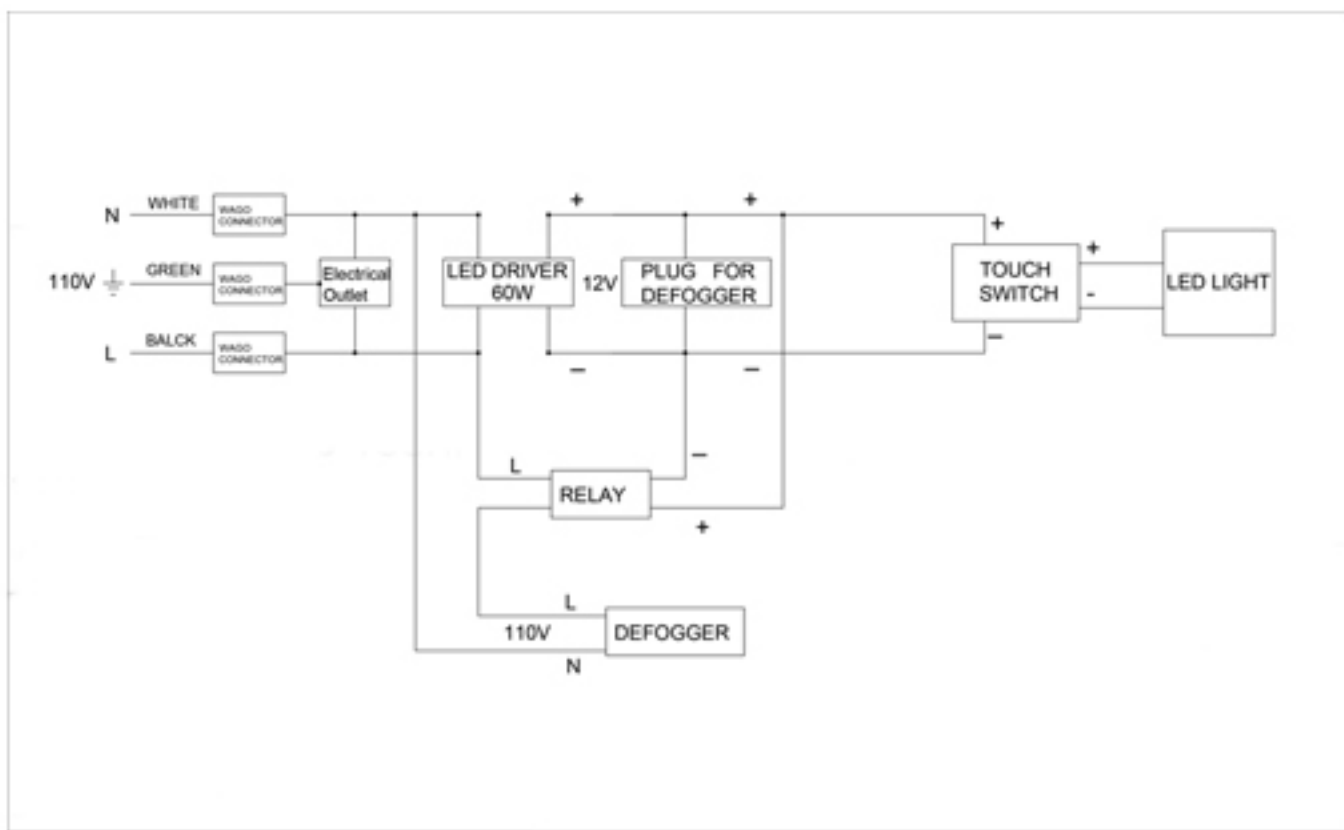

## Dimensions

Height: 36" ( 913 mm)

Width: 40" ( 1016 mm)

Depth: 5" (127 mm) When surface mounted

1" (25 mm) When recessed

## Installation Options

- Recessed Mount - Rough Opening - 35-1/2" H x 39-1/2" W x 4" D (901.7mm H x 1003 mm W x 102mm D)
- Surface Mount - Surface Mount Kit is included

## Electrical System

- 60Watts LED Driver
- INPUT : 120 VAC 60HZ 1.2A
- OUTPUT : 12 VAC 5.0A
- Field wire location as shown in drawing
- 1/2" conduit (Ø 7/8" actual) electrical knockout location shown below
- Included field wire cable clamp
- Circuit Diagram