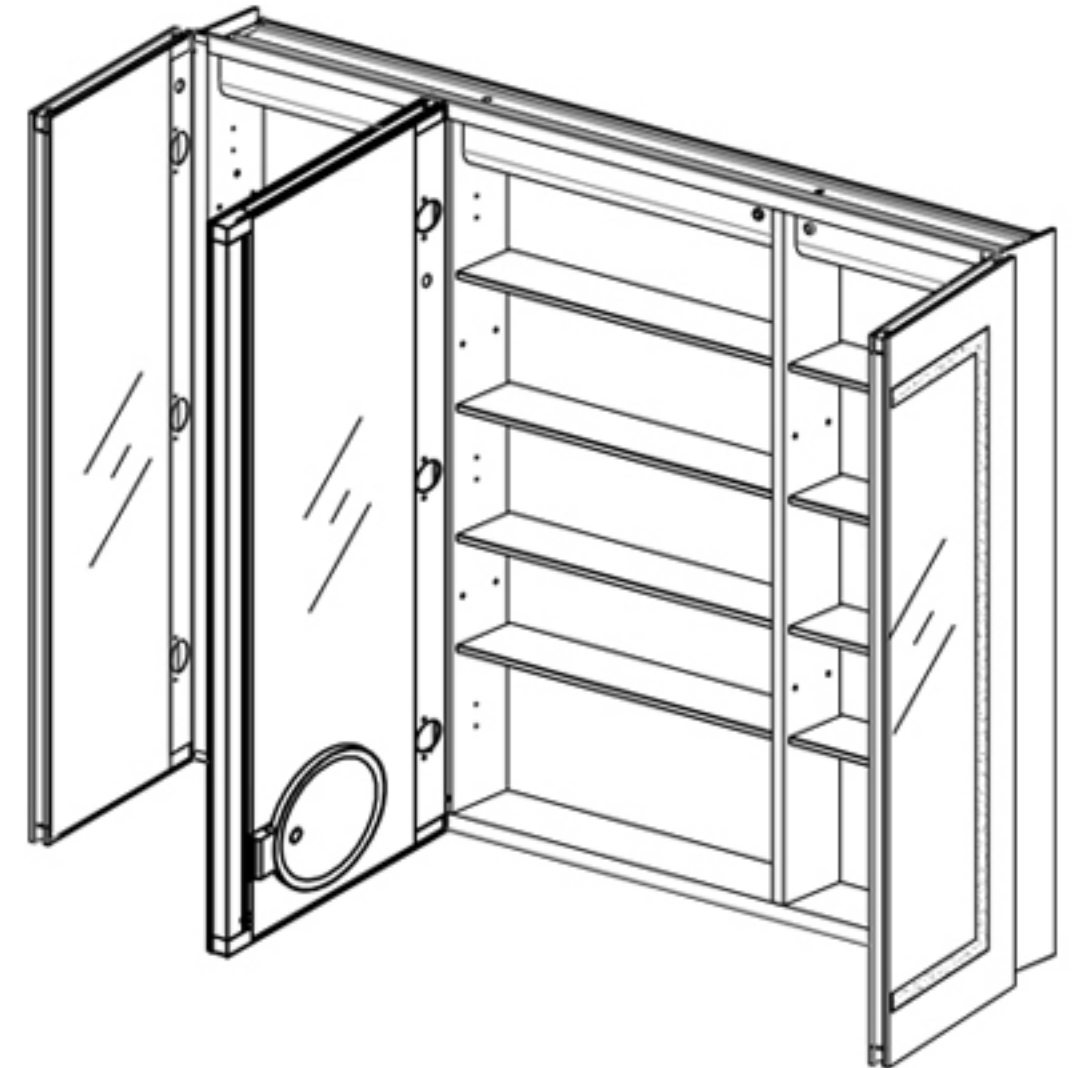

## Features

- Cool white LED Light with Dimmable touch control
- Mirrored interior with 4 layer adjustable glass shelves
- Includes Defogger with push button
- Includes one outlet without USB port
- Includes an adjustable makeup mirror
- Includes installation hardware for recess mounting
- Can be recessed or surface mounted  
(surface mounting is included )
- Energy efficient LED lighting:

## Construction

- Grey aluminum body and door frame
- 3 mirror design – rear of cabinet and both sides of door
- Concealed finger pull-door edge
- Three pieces DTC 155° self-closing hinges for each door
- Adjustable shelving at 3-1/7" (80 mm) increments
- Single field wire into electrical shelf - Front access serviceability

## Dimensions

Height: 36" ( 913 mm)

Width: 40" ( 1016 mm)

Depth: 5" (127 mm) When surface mounted

1" (25 mm) When recessed

## Installation Options

- Recessed Mount - Rough Opening - 35-1/2" H x 39-1/2" W x 4" D (901.7mm H x 1003 mm W x 102mm D)
- Surface Mount - Surface Mount Kit is included