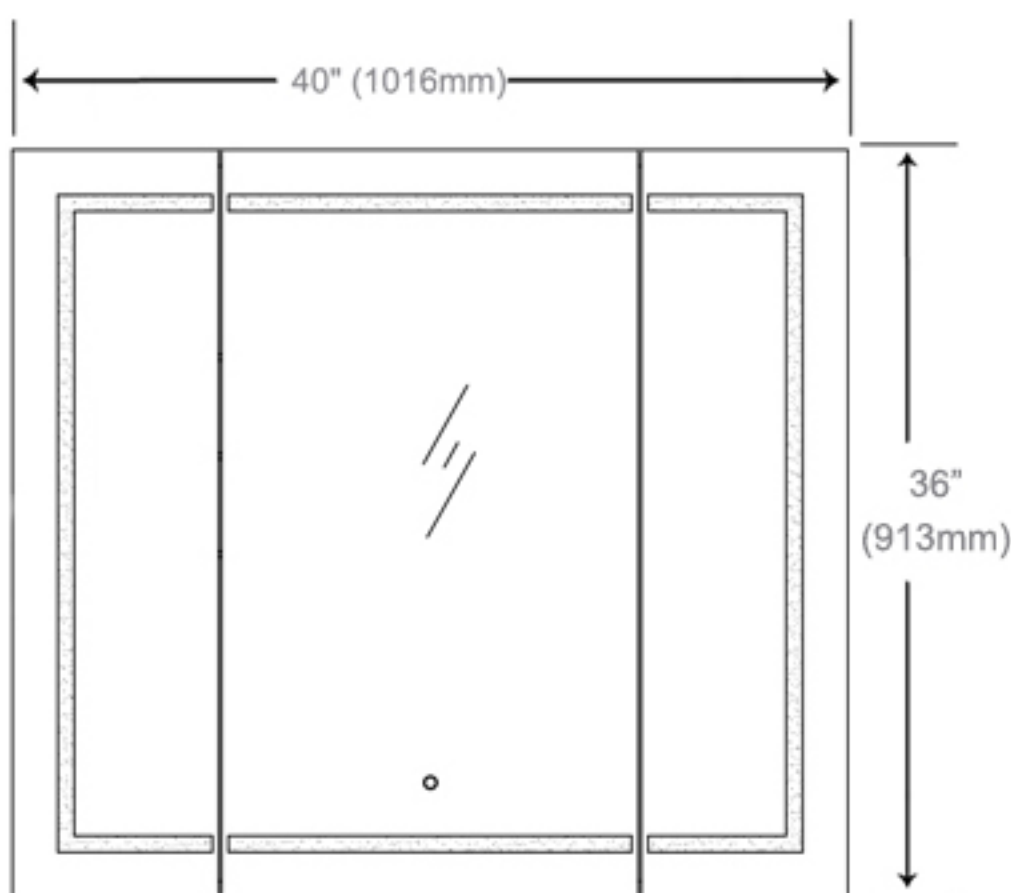

## Dimensions

Height: 36" ( 913 mm)

Width: 40" ( 1016 mm)

Depth: 5" (127 mm) When surface mounted

1" (25 mm) When recessed

## Installation Options

- Recessed Mount - Rough Opening - 35-1/2" H x 39-1/2" W x 4" D (901.7mm H x 1003 mm W x 102mm D)
- Surface Mount - Surface Mount Kit is included

Circuit Diagram

Recessed Mount

Surface Mount

Cabinet Dimensions

Rough-in Dimensions

Back of Cabinet - Wire Access Location