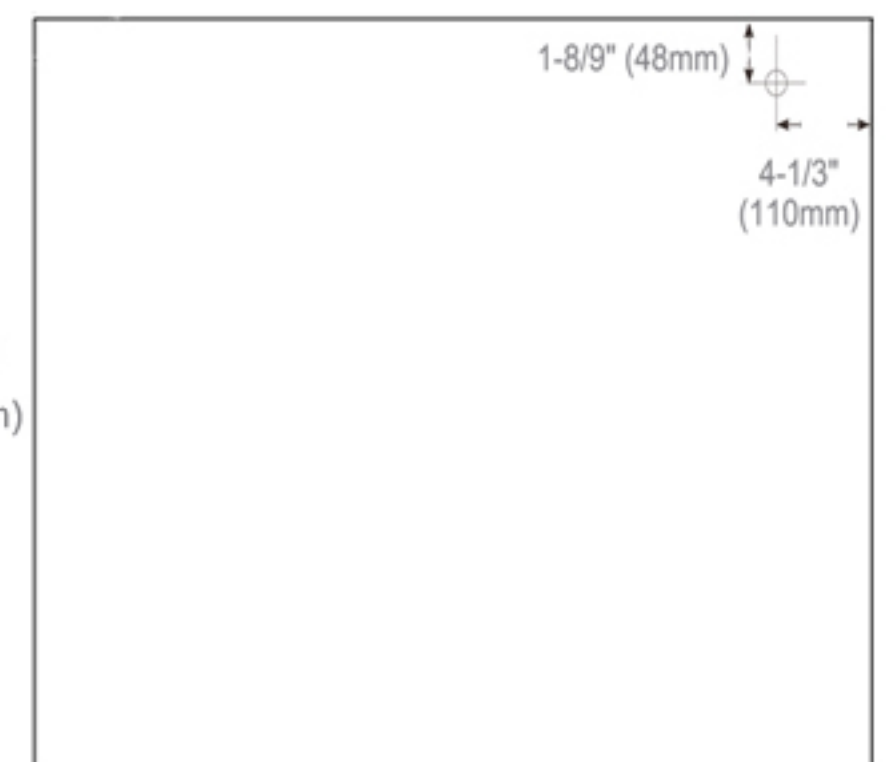

## Dimensions

Height: 36" ( 913 mm)

Width: 40" ( 1016 mm)

Depth: 5" (127 mm) When surface mounted

1" (25 mm) When recessed

## Installation Options

- Recessed Mount - Rough Opening - 35-1/2" H x 39-1/2" W x 4" D (901.7mm H x 1003 mm W x 102mm D)
- Surface Mount - Surface Mount Kit is included

Circuit Diagram

Recessed Mount

Surface Mount

Cabinet Dimensions

Rough-in Dimensions

Back of Cabinet - Wire Access Location