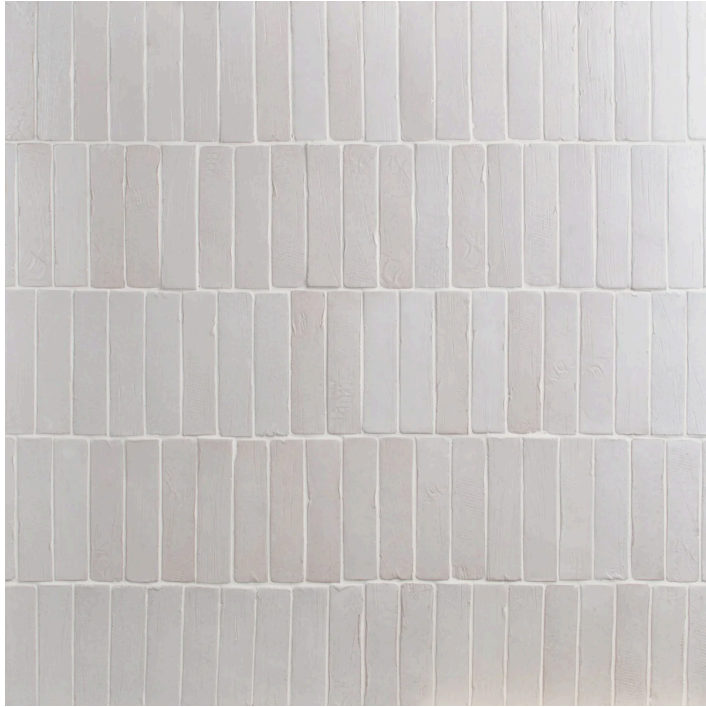

IMPRESS BLANCO WHITE 2X10 HANDMADE MATTE TERRACOTTA TILE

The Impress Blanco White 2x10 Handmade Matte Terracotta Tile offers the allure of natural patina without the wait. Its slim, elongated form is enriched by a warm white color and lightly textured, matte surface, bringing timeless character to floors or walls, in bathrooms, kitchens, or as a fireplace surround.

COLORS

Azur Blue

Blanco White

Clay Terracotta

Sand Terracotta

+2

SPECIFICATIONS

Colorway
White

2x10"

Chemical Resistant

Yes

Coverage

0.16

Frost Resistant

Yes

Location