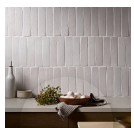

IMPRESS BLANCO WHITE 2X10 HANDMADE MATTE TERRACOTTA TILE

The Impress Blanco White 2x10 Handmade Matte Terracotta Tile offers the allure of natural patina without the wait. Its slim, elongated form is enriched by a warm white color and lightly textured, matte surface, bringing timeless character to floors or walls, in bathrooms, kitchens, or as a fireplace surround.

COLORS

Azur Blue

Blanco White

Clay Terracotta

Sand Terracotta

+2

SPECIFICATIONS

Colorway
White

Commercial
Wall

Finish
Matte

Item Size
2.36 x 9.84"

Material
Handmade Terracotta

Residential
Wall, Floor

PRODUCT GALLERY

DETAILED SPECS

Available Sizes