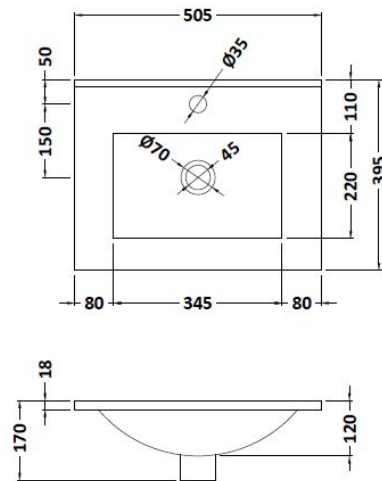

CUSTOMER DATA SHEET

DESCRIPTION:

500 Wall Hung 2-Door & Basin 2

CUSTOMER DATA SHEET - FURNITURE

DESCRIPTION: 500 Wall Hung 2-Door Basin Unit

PRODUCT DIMENSIONS

Height (mm)	Width (mm)	Depth (mm)	Nett Wgt Kg
540	500	383	10

PACKAGING DIMENSIONS

Height (mm)	Width (mm)	Depth (mm)	Gross Wgt Kg
405	520	560	10

PACKAGING DATA

Box Colour	Brown Cardboard Box		
Box Qty	1	Label Colour	White Label
Label Size	100 x 50	Label Qty	2

OUTER BOX DIMENSIONS (If Applicable)

CUSTOMER DATA SHEET - CERAMICS

DESCRIPTION: 500mm Minimalist Basin 1Th

PRODUCT DIMENSIONS

Height (mm)	Width (mm)	Depth (mm)	Nett Wgt Kg
170	500	390	9

PACKAGING DIMENSIONS

Height (mm)	Width (mm)	Depth (mm)	Gross Wgt Kg
400	520	200	9

PACKAGING DATA

Box Colour	Brown Cardboard Box		
Box Qty	1	Label Colour	White Label
Label Size	105 x 50	Label Qty	1

OUTER BOX DIMENSIONS (If Applicable)

Height (mm)	Width (mm)	Depth (mm)	Gross Wgt Kg

PRODUCT DETAILS