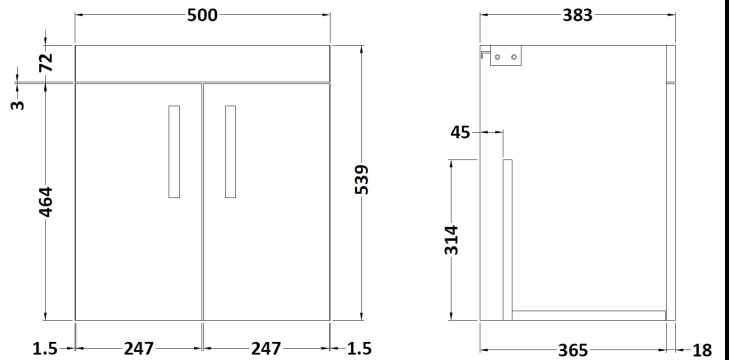

CUSTOMER DATA SHEET

DESCRIPTION:

500 Wall Hung 2-Door & Basin 2

CUSTOMER DATA SHEET - FURNITURE

DESCRIPTION: 500 Wall Hung 2-Door Basin Unit

PRODUCT DIMENSIONS

Height (mm)	Width (mm)	Depth (mm)	Nett Wgt Kg
540	500	383	10

PACKAGING DIMENSIONS

Height (mm)	Width (mm)	Depth (mm)	Gross Wgt Kg
405	520	560	10

PACKAGING DATA

Box Colour	Brown Cardboard Box		
Box Qty	1	Label Colour	White Label
Label Size	100 x 50	Label Qty	2

OUTER BOX DIMENSIONS (If Applicable)

CUSTOMER DATA SHEET - CERAMICS

DESCRIPTION: 500mm Minimalist Basin 1Th

PRODUCT DIMENSIONS

Height (mm)	Width (mm)	Depth (mm)	Nett Wgt Kg
170	500	390	9

PACKAGING DIMENSIONS

Height (mm)	Width (mm)	Depth (mm)	Gross Wgt Kg
400	520	200	9

PACKAGING DATA

Box Colour	Brown Cardboard Box		
Box Qty	1	Label Colour	White Label
Label Size	105 x 50	Label Qty	1

OUTER BOX DIMENSIONS (If Applicable)

Height (mm)	Width (mm)	Depth (mm)	Gross Wgt Kg

PRODUCT DETAILS