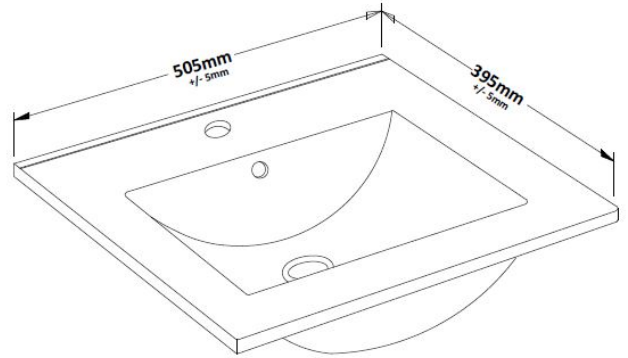

CUSTOMER DATA SHEET

DESCRIPTION:

500 Wall Hung 2-Door & Basin 2

CUSTOMER DATA SHEET - FURNITURE

DESCRIPTION: 500 Wall Hung 2-Door Basin Unit

PRODUCT DIMENSIONS

Height (mm)	Width (mm)	Depth (mm)	Nett Wgt Kg
540	500	383	10

PACKAGING DIMENSIONS

Height (mm)	Width (mm)	Depth (mm)	Gross Wgt Kg
405	520	560	10

PACKAGING DATA

Box Colour	Brown Cardboard Box		
Box Qty	1	Label Colour	White Label
Label Size	100 x 50	Label Qty	2

OUTER BOX DIMENSIONS (If Applicable)

Height (mm)	Width (mm)	Depth (mm)	Gross Wgt Kg

PRODUCT DETAILS

Country of Origin	United Kingdom			
Fitting Instruction	No			
Constr' Method	Cam & Wood Dowel			
Cabinet Finish	MFC Textured Woodgrain			
Cab Thickness (mm)	18			
Drawer Included	No			
No of Shelves	0			
Hinge Inc'	Yes, Supplied			
Fixings Inc'	Yes			
Handle Inc'	Yes, Supplied			
Handle Type	Strap			
Certification	FSC	Yes	CE	N/A
Colour	Natural Oak			
Constr' Type	Rigid			
Fascia Finish	MFC Textured Woodgrain			
Fas Thickness (mm)	18			
Drawer Type	Not Applicable			
Hinge Type	95 Degree Clip-On Soft Close			
Adjustable Legs	No, Not Required			
Handle Style	Contemporary			
Waste Shroud	No			

CUSTOMER DATA SHEET - CERAMICS

DESCRIPTION: 500mm Minimalist Basin 1Th

PRODUCT DIMENSIONS

Height (mm)	Width (mm)	Depth (mm)	Nett Wgt Kg
170	500	390	9

PACKAGING DIMENSIONS

Height (mm)	Width (mm)	Depth (mm)	Gross Wgt Kg
400	520	200	9