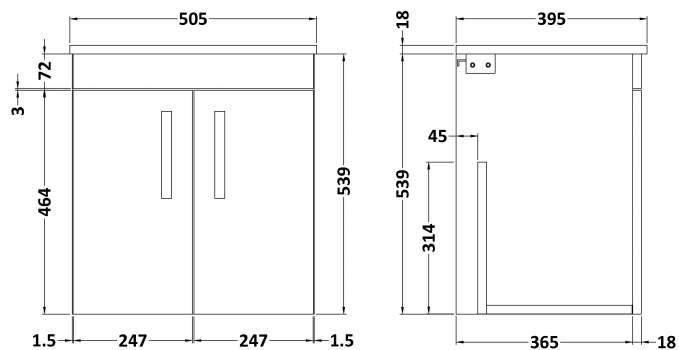

CUSTOMER DATA SHEET

DESCRIPTION:

500 Wall Hung 2-Door & Basin 2

CUSTOMER DATA SHEET - FURNITURE

DESCRIPTION: 500 Wall Hung 2-Door Basin Unit

PRODUCT DIMENSIONS

Height (mm)	Width (mm)	Depth (mm)	Nett Wgt Kg
540	500	383	10

PACKAGING DIMENSIONS

Height (mm)	Width (mm)	Depth (mm)	Gross Wgt Kg
405	520	560	10

PACKAGING DATA

Box Colour	Brown Cardboard Box		
Box Qty	1	Label Colour	White Label
Label Size	100 x 50	Label Qty	2

OUTER BOX DIMENSIONS (If Applicable)

CUSTOMER DATA SHEET - CERAMICS

DESCRIPTION: 500mm Minimalist Basin 1Th

PRODUCT DIMENSIONS

Height (mm)	Width (mm)	Depth (mm)	Nett Wgt Kg
170	500	390	9

PACKAGING DIMENSIONS

Height (mm)	Width (mm)	Depth (mm)	Gross Wgt Kg
400	520	200	9

PACKAGING DATA

Box Colour	Brown Cardboard Box		
Box Qty	1	Label Colour	White Label
Label Size	105 x 50	Label Qty	1

OUTER BOX DIMENSIONS (If Applicable)

Height (mm)	Width (mm)	Depth (mm)	Gross Wgt Kg

PRODUCT DETAILS