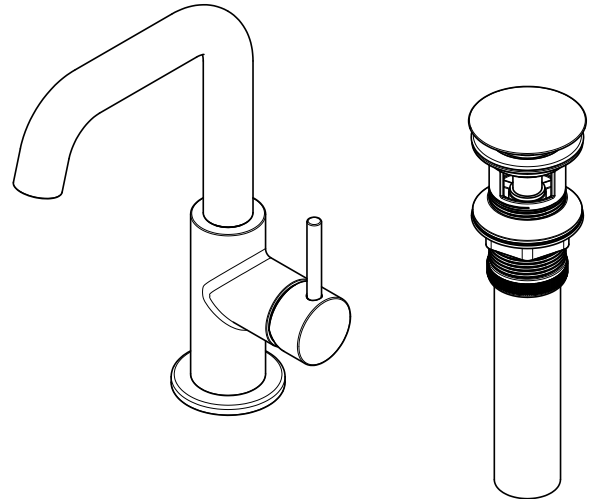

Features

- Solid lead-free brass construction
- Spain Citec ceramic cartridge
- Swiss Neoperl aerator
- 90 degree forward rotation handle
- 360 degree swivel high arc faucet spout
- Premium flawless finish

Flow Rate

- 1.2 gpm at 60 psi

Finish

- CH (Chrome)
- BN (Brushed Nickel)
- MB (Plating Matte Black)
- BG (PVD Brushed Gold)
- CW (Chrome / White)
- CB (Chrome / Black)
- BB (PVD Brushed Brass)

Warranty

- Limited Lifetime Faucet Warranty against material and manufacturing defects for residential use.
- 1 Year Limited Warranty on all industrial, commercial and business applications.