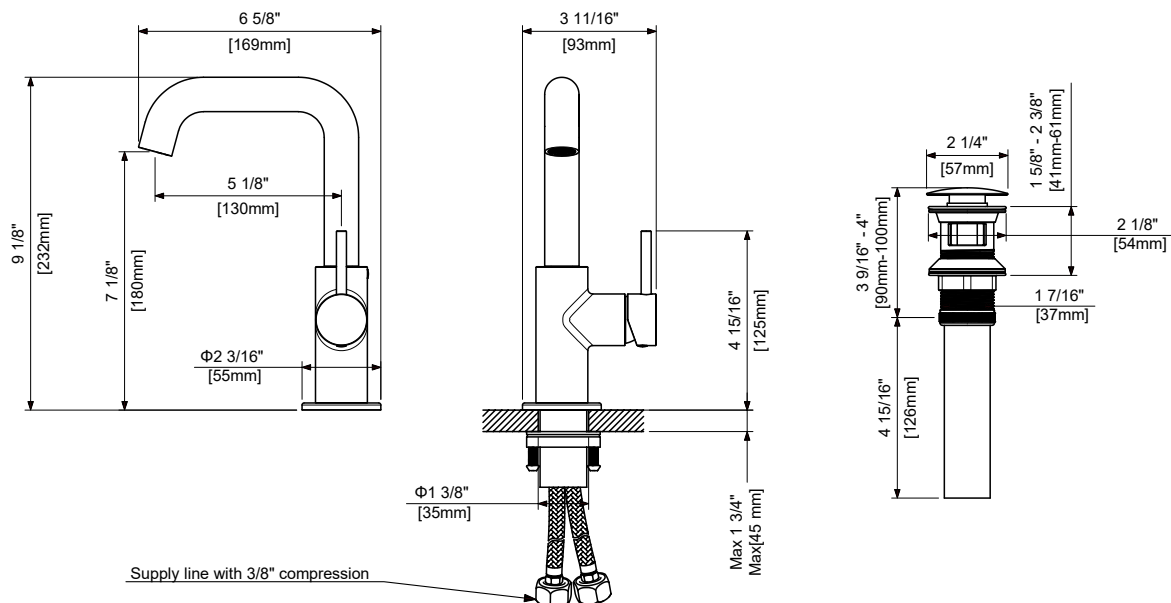

Features

- Solid lead-free brass construction
- Spain Citec ceramic cartridge
- Swiss Neoperl aerator
- 90 degree forward rotation handle
- 360 degree swivel high arc faucet spout
- Premium flawless finish

Flow Rate

- 1.2 gpm at 60 psi

Finish

- CH (Chrome)
- BN (Brushed Nickel)
- MB (Plating Matte Black)
- BG (PVD Brushed Gold)
- CW (Chrome / White)
- CB (Chrome / Black)
- BB (PVD Brushed Brass)

Warranty

- Limited Lifetime Faucet Warranty against material and manufacturing defects for residential use.
- 1 Year Limited Warranty on all industrial, commercial and business applications.

Codes and standards

- cUPC(ASME A112.18.1/CSA B125.1)
- NSF/ANSI 61
- NSF/ANSI 372
- CEC

Note: All product dimensions are nominal.