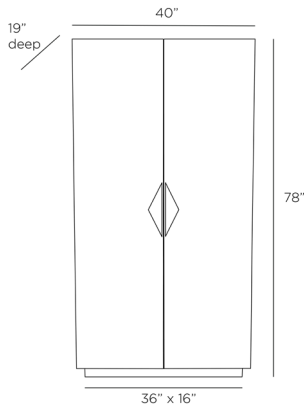

ARTERIOS

TIDWELL CABINET

FNS04
H: 78 IN, W: 40 IN, D: 19 IN
Smoke
Contract Suitable As Is

Our large-scale Tidwell cabinet is both graphic and elegant, existing harmoniously with traditional and contemporary environments alike. Crafted in smoke oak veneer in a radial pattern, the tall storage piece features antique-brass iron inlays, which form a strong geometric point to highlight textured, diamond-shaped hardware, also in an antique brass finish. The cabinet's interior is fitted with adjustable shelving and a drawer with matching hardware. Finish will vary.

APPEARANCE

Pull Description	Bronze
Material	Iron, Oak Veneer
Finish	Antique Brass
Finish Will Vary	true
Top Coat/Sealant	true
Adjustable Shelf Count	2
Drawer Count	1
Pull	12" x 7" x 1"
Total Shelf Count	2

DIMENSIONS

Foot Print	W: 36 IN, D: 16 IN
Door	H: 75 IN, W: 20 IN, D: 1 IN
Drawer Exterior	H: 4.5, W: 35.5
Drawer Interior	H: 3 IN, W: 34 IN, D: 12.5 IN
Shelf	H: 1.5 IN, W: 38 IN, D: 15 IN
Diagonal Dimension	80.5 IN
Shelf Clearance	10.5"

SHIPPING

Shipping Requirements	TruckShip
Product Weight	264 LBS
Gross Weight 1	275 LBS
Shipping Box 1	H: 43.71 IN, L: 22.83 IN, W: 81.3 IN

ADDITIONAL INFO

Features	Anti-Tip Kit Included
Leg Or Foot Application	Glides
Swatch Number	SM2X2
Shelf Weight Limit	11 lbs