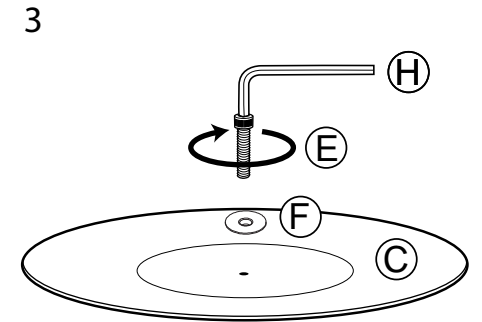

Assembly Instructions

AVA 36" Bistro Table

PLEASE NOTE: Check that you have received all components and hardware before assembling. If you are missing any parts, contact your retailer.

A (1 pc)

B (1 pc)

C (1 pc)

D (1 pc)
M10x35

E (1 pc)
M10x35

F (1 pc)
Ø30xØ10.5

G (1 pc)
#5

H (1 pc)
#8

During assembly, hand tighten screws only. When the screws are in place, tighten completely.