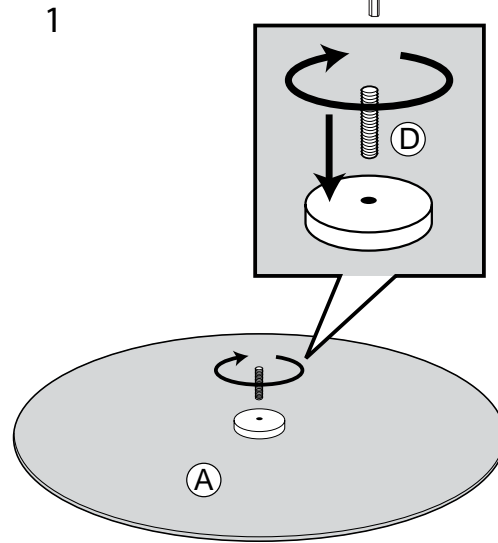

Assembly Instructions

AVA 36" Bistro Table

PLEASE NOTE: Check that you have received all components and hardware before assembling. If you are missing any parts, contact your retailer.

A (1 pc)

B (1 pc)

C (1 pc)

D (1 pc)
M10x35

E (1 pc)
M10x35

F (1 pc)
Ø30xØ10.5

G (1 pc)
#5

H (1 pc)
#8

During assembly, hand tighten screws only. When the screws are in place, tighten completely.