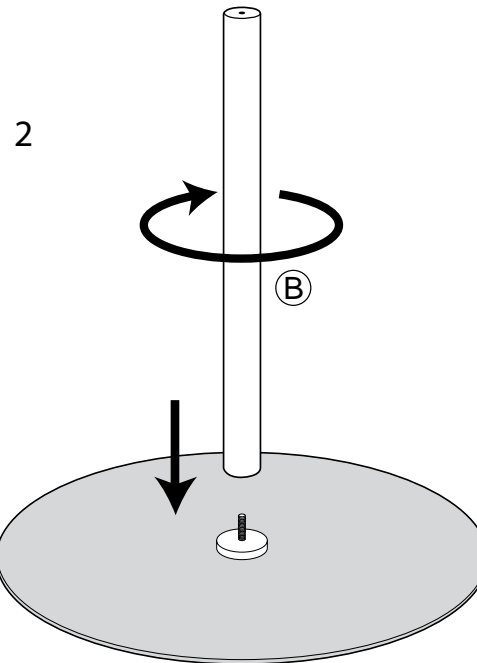

Assembly Instructions

AVA 36" Bistro Table

PLEASE NOTE: Check that you have received all components and hardware before assembling. If you are missing any parts, contact your retailer.

A (1 pc)

B (1 pc)

C (1 pc)

D (1 pc)
M10x35

E (1 pc)
M10x35

F (1 pc)
Ø30xØ10.5

G (1 pc)
#5

H (1 pc)
#8

During assembly, hand tighten screws only. When the screws are in place, tighten completely.