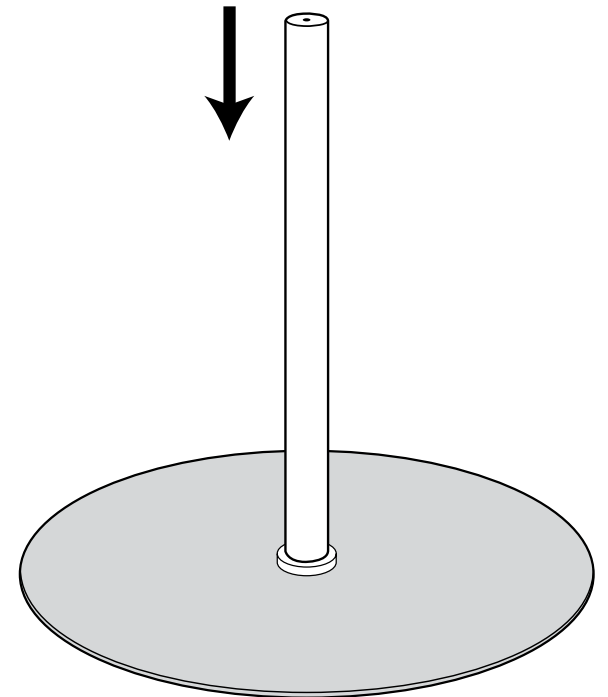

Assembly Instructions

AVA 36" Bistro Table

PLEASE NOTE: Check that you have received all components and hardware before assembling. If you are missing any parts, contact your retailer.

A (1 pc)

B (1 pc)

C (1 pc)

D (1 pc)
M10x35

E (1 pc)
M10x35

F (1 pc)
Ø30xØ10.5

G (1 pc)
#5

H (1 pc)
#8

During assembly, hand tighten screws only. When the screws are in place, tighten completely.