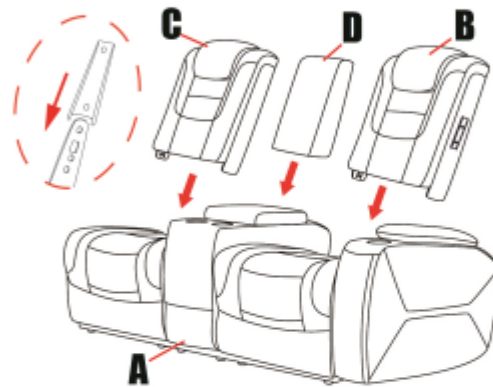

Please follow below Assembly Instruction step by step

SOFA

Parts List			
A	1PC	B	1PC
			
Seat		Left Backrest	
C	1PC	D	1PC
			
Middle Backrest		Right Backrest	
E	1PC	F	1SET
			
Ear		AC Adapter	

All images shown are for illustration purpose only.
Actual product may vary due to product enhancement.

USB

CLOSE

Lampight

AC Adapter

⚠️ The AC Adapter at the bottom of seat

ASSEMBLY INSTRUCTION

Thank you for purchasing this quality product. Be sure to check all packing materials carefully for small parts, which may have come loose during shipment. Check the bottom of seat, identify and count all items and compare with the parts list shown below.

Please follow below Assembly Instruction step by step

LOVESEAT

Parts List		
A 1PC  Seat	B 1PC  Left Backrest	
C 1PC  Right Backrest	D 1PC  Console Backrest	
E 1PC  Ear	F 3PC  Knob Screws	G 1SET  AC Adapter

All images shown are for illustration purpose only.
Actual product may vary due to product enhancement.

STEP1

Check behind of loveseat console,
Open flap to find a zipper compartment.

STEP2

 The ear at the bottom of seat