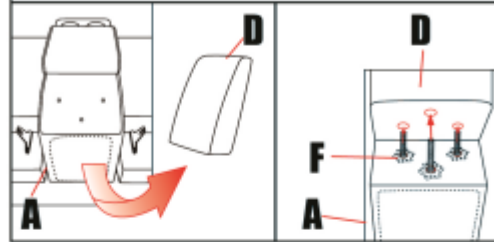

USB

CLOSE

Lampight

AC Adapter

⚠️ The AC Adapter at the bottom of seat

ASSEMBLY INSTRUCTION

Thank you for purchasing this quality product. Be sure to check all packing materials carefully for small parts, which may have come loose during shipment. Check the bottom of seat, identify and count all items and compare with the parts list shown below.

Please follow below Assembly Instruction step by step

LOVESEAT

Parts List		
A 1PC  Seat	B 1PC  Left Backrest	
C 1PC  Right Backrest	D 1PC  Console Backrest	
E 1PC  Ear	F 3PC  Knob Screws	G 1SET  AC Adapter

All images shown are for illustration purpose only.
Actual product may vary due to product enhancement.

STEP1

Check behind of loveseat console,
Open flap to find a zipper compartment.

STEP2

 The ear at the bottom of seat