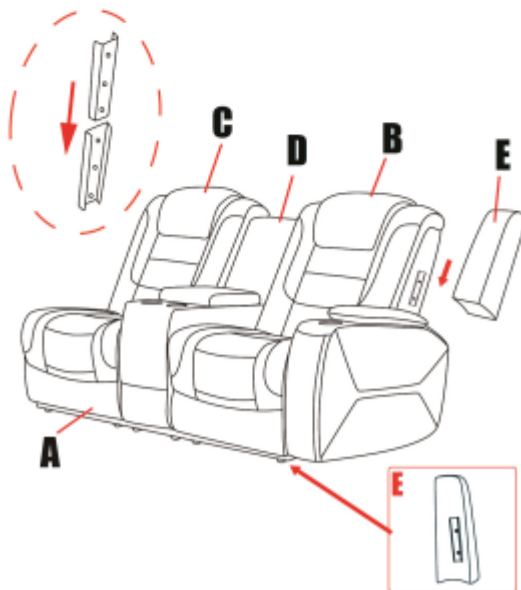

Please follow below Assembly Instruction step by step

SOFA

Parts List			
A	1PC	B	1PC
			
Seat		Left Backrest	
C	1PC	D	1PC
			
Middle Backrest		Right Backrest	
E	1PC	F	1SET
			
Ear		AC Adapter	

All images shown are for illustration purpose only.
Actual product may vary due to product enhancement.

USB

CLOSE

Lampight

AC Adapter

⚠️ The AC Adapter at the bottom of seat

ASSEMBLY INSTRUCTION

Thank you for purchasing this quality product. Be sure to check all packing materials carefully for small parts, which may have come loose during shipment. Check the bottom of seat, identify and count all items and compare with the parts list shown below.

Please follow below Assembly Instruction step by step

LOVESEAT

Parts List		
A 1PC  Seat	B 1PC  Left Backrest	
C 1PC  Right Backrest	D 1PC  Console Backrest	
E 1PC  Ear	F 3PC  Knob Screws	G 1SET  AC Adapter

All images shown are for illustration purpose only.
Actual product may vary due to product enhancement.

STEP1

Check behind of loveseat console,
Open flap to find a zipper compartment.

STEP2

 The ear at the bottom of seat