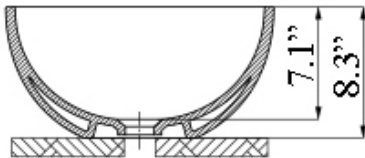

### SKU# | Options:

- Bloom 43R WG | Glossy White

\* WS Bath Collections reserve the right to make revisions without notice to product specifications, dimensions, or information.

<b>Collection  </b> Bloom	<b>Model  </b> Bloom 43R	<b>Dimensions Metric</b> <i>1 inch = 2.54 cm</i> <i>1 inch = 25.4 mm</i>	 1051 Lea Drive - Collegeville, PA 19426 Tel. 215 513 9400 - Fax 610 831 0215 <a href="http://www.ws bathcollections.com">www.ws bathcollections.com</a> - <a href="mailto:info@ws bathcollectins.com">info@ws bathcollectins.com</a>
------------------------------	-----------------------------	--	---

Dimensions Metric <i>1 inch = 2.54 cm</i> <i>1 inch = 25.4 mm</i>
---

 1051 Lea Drive - Collegeville, PA 19426 Tel. 215 513 9400 - Fax 610 831 0215 <a href="http://www.ws bathcollections.com">www.ws bathcollections.com</a> - <a href="mailto:info@ws bathcollectins.com">info@ws bathcollectins.com</a>
---