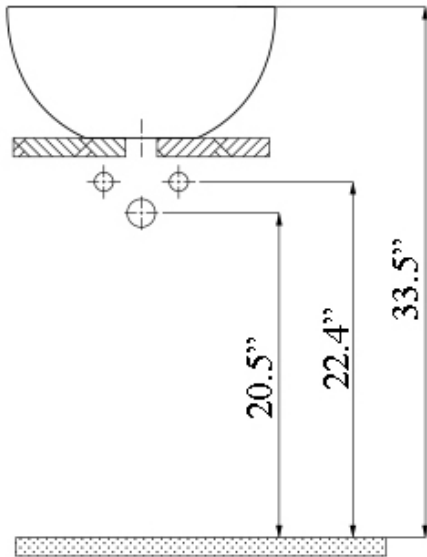

### SKU# | Options:

- Bloom 43R WG | Glossy White

\* WS Bath Collections reserve the right to make revisions without notice to product specifications, dimensions, or information.

<b>Collection  </b> Bloom	<b>Model  </b> Bloom 43R	<b>Dimensions Metric</b> <i>1 inch = 2.54 cm</i> <i>1 inch = 25.4 mm</i>	 1051 Lea Drive - Collegeville, PA 19426 Tel. 215 513 9400 - Fax 610 831 0215 <a href="http://www.ws bathcollections.com">www.ws bathcollections.com</a> - <a href="mailto:info@ws bathcollectins.com">info@ws bathcollectins.com</a>
------------------------------	-----------------------------	--	---

Dimensions Metric <i>1 inch = 2.54 cm</i> <i>1 inch = 25.4 mm</i>
---

 1051 Lea Drive - Collegeville, PA 19426 Tel. 215 513 9400 - Fax 610 831 0215 <a href="http://www.ws bathcollections.com">www.ws bathcollections.com</a> - <a href="mailto:info@ws bathcollectins.com">info@ws bathcollectins.com</a>
---