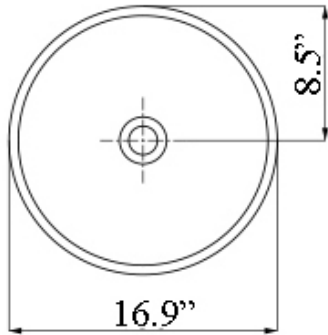

### SKU# | Options:

- Bloom 43R WG | Glossy White

\* WS Bath Collections reserve the right to make revisions without notice to product specifications, dimensions, or information.

<b>Collection  </b> Bloom	<b>Model  </b> Bloom 43R	<b>Dimensions Metric</b> <i>1 inch = 2.54 cm</i> <i>1 inch = 25.4 mm</i>	 1051 Lea Drive - Collegeville, PA 19426 Tel. 215 513 9400 - Fax 610 831 0215 <a href="http://www.ws bathcollections.com">www.ws bathcollections.com</a> - <a href="mailto:info@ws bathcollectins.com">info@ws bathcollectins.com</a>
------------------------------	-----------------------------	--	---

Dimensions Metric <i>1 inch = 2.54 cm</i> <i>1 inch = 25.4 mm</i>
---

 1051 Lea Drive - Collegeville, PA 19426 Tel. 215 513 9400 - Fax 610 831 0215 <a href="http://www.ws bathcollections.com">www.ws bathcollections.com</a> - <a href="mailto:info@ws bathcollectins.com">info@ws bathcollectins.com</a>
---