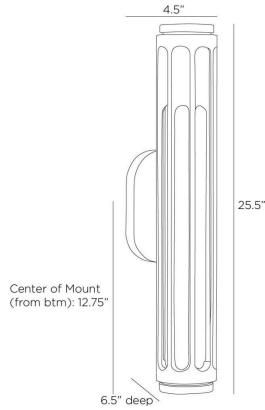

INSET OUTDOOR SCONCE

WORKSHOP

GADWC10
H: 25.5 IN, W: 4.5 IN, D: 6.5 IN,
Marine Grade Aged English Bronze

The Inset outdoor sconce's fluted column shape features a series of carved channels, filled with linear frosted glass lights, a subtle play on positive and negative space. Aged english bronze-plated steel and frosted soft light, Inset creates intrigue and visual interest in exterior spaces. DAMP-RATED, ALTHOUGH LIMITED COVERED OUTDOOR AREAS MAY AFFECT FINISH.

APPEARANCE

Material	Steel, Glass
Finish	Marine Grade Aged English Bronze, Frosted
Finish Will Vary	Yes
Top Coat/Sealant	Yes

DIMENSIONS

Backplate	H: 8 IN, W: 4.5 IN, D: 1 IN
Center Of Mount From	12.75 in
Btm Height	
Bronze Cylinder Diameter	4.50 in

WIRING

Rating	Outdoor
Cord	0.5 FT, Black/White, SVT
Socket	1, Integrated LED
Maximum Watt	20
Voltage	110-120 V
LED Color Temp	2700K
LED Compatible Dimmer	Non-Dimmable
LED CRI	90+
LED Lifespan	30,000
LED Lumens	2,200

COMPLIANCY

RoHS	Yes
------	-----

SHIPPING

Product Weight	8 lbs
Gross Weight 1	10 lbs
Shipping Box 1	H: 13.78 IN, L: 7.68 IN, W: 29 IN

CONTRACT

Contract Suitable	Yes
-------------------	-----