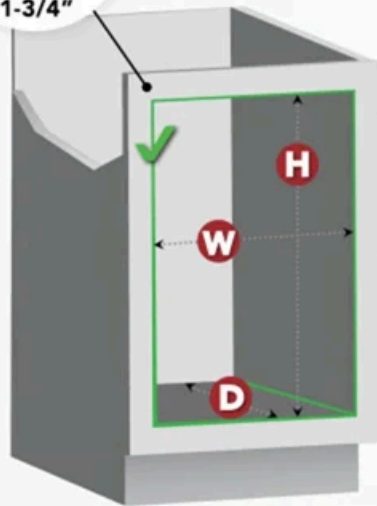

# MINIMUM CABINET OPENING (MCO)

FRAMED VS. FRAMELESS

COMMON  
FACE FRAME  
WIDTHS:

- 1-1/2"
- 1-5/8"
- 1-3/4"

 MEASURE

**PLEASE NOTE!** When measuring, check for obstructions such as door hinges or plumbing

- W** WIDTH
- D** DEPTH
- H** HEIGHT

 **FRAMED**  
Traditional style  
common in the USA

 **FRAMELESS**  
(Full-Access)  
European inspired design

## HOW TO MEASURE