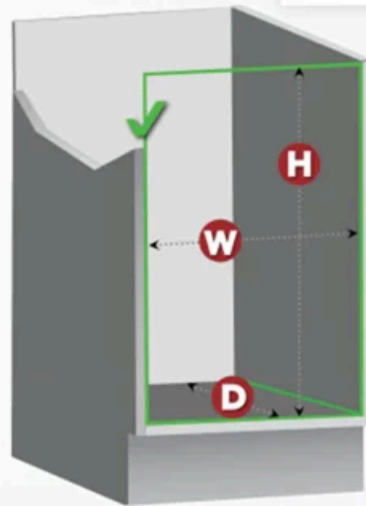

# MINIMUM CABINET OPENING (MCO)

FRAMED VS. FRAMELESS

COMMON  
FACE FRAME  
WIDTHS:

- 1-1/2"
- 1-5/8"
- 1-3/4"

 MEASURE

**PLEASE NOTE!** When measuring, check for obstructions such as door hinges or plumbing

- W** WIDTH
- D** DEPTH
- H** HEIGHT

 **FRAMED**  
Traditional style  
common in the USA

 **FRAMELESS**  
(Full-Access)  
European inspired design

## HOW TO MEASURE