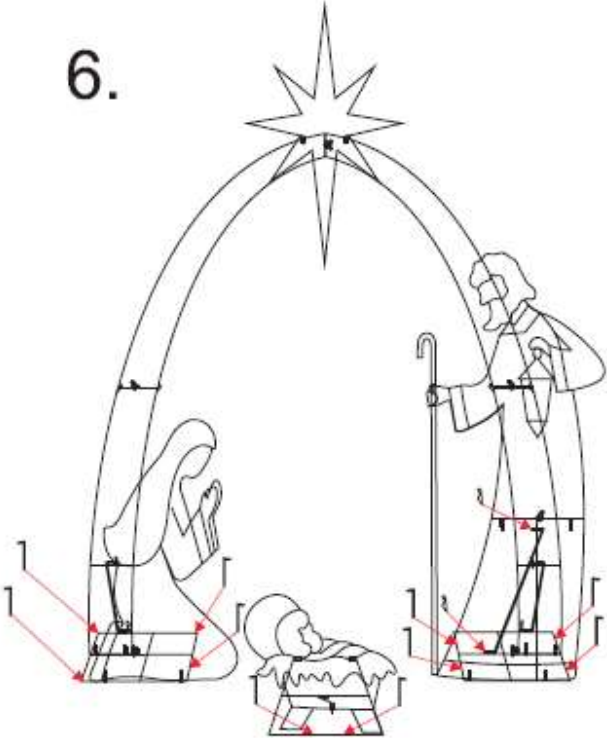

Product Name:	Lighted Nativity Christmas Outdoor Holiday Decoration
SKU #:	WHHD2076