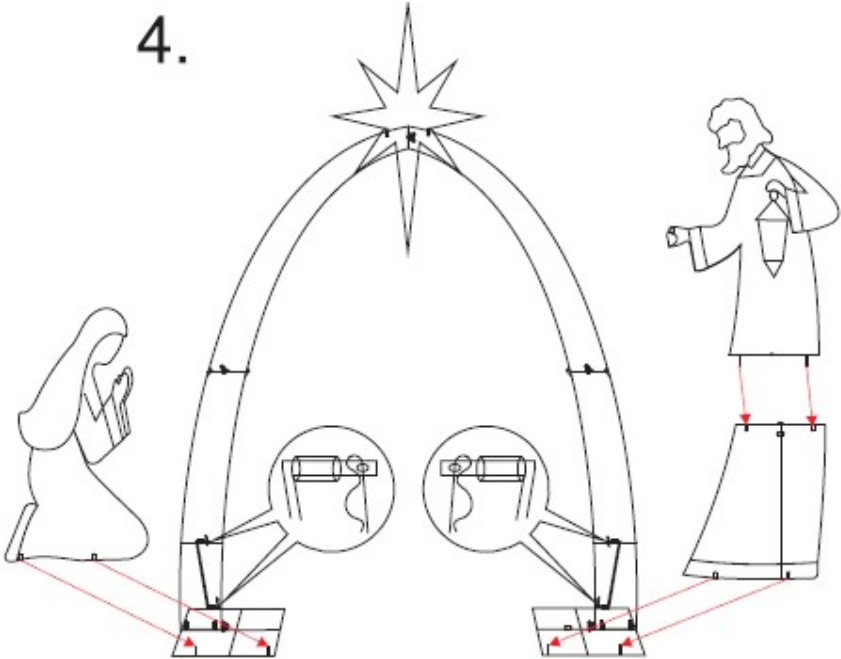

Product Name:	Lighted Nativity Christmas Outdoor Holiday Decoration
SKU #:	WHHD2076