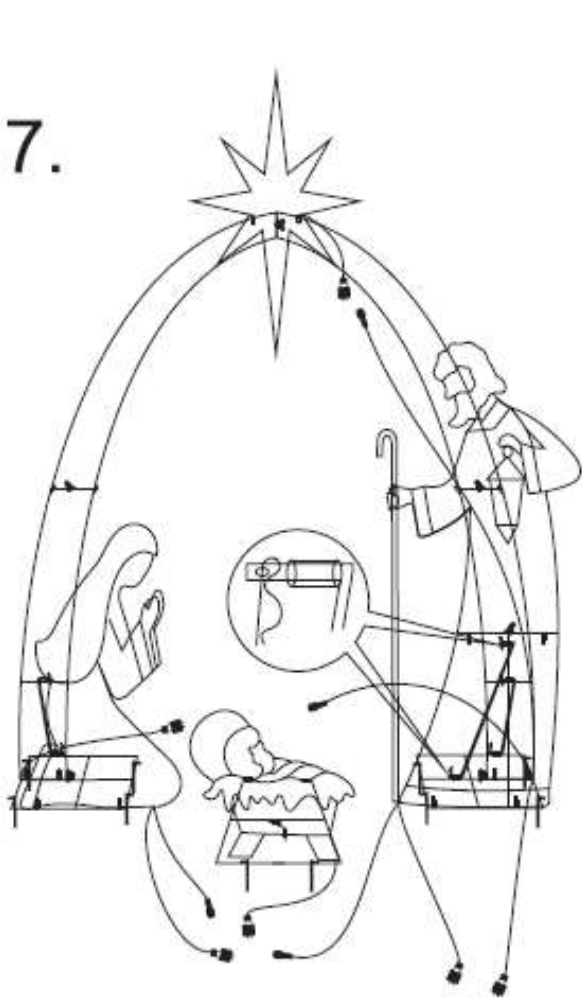

Product Name:	Lighted Nativity Christmas Outdoor Holiday Decoration
SKU #:	WHHD2076