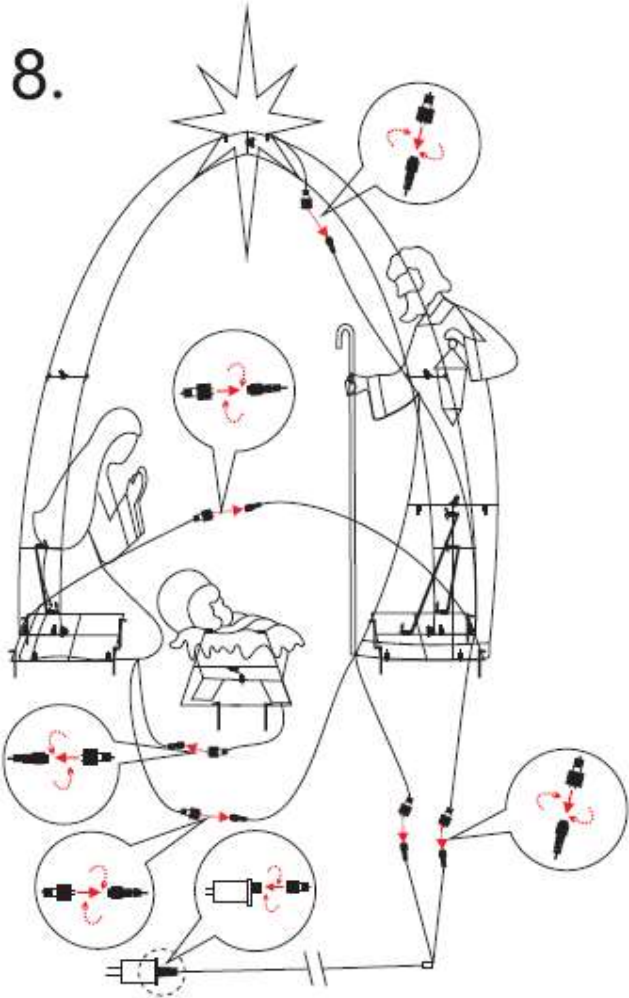

Product Name:	Lighted Nativity Christmas Outdoor Holiday Decoration
SKU #:	WHHD2076