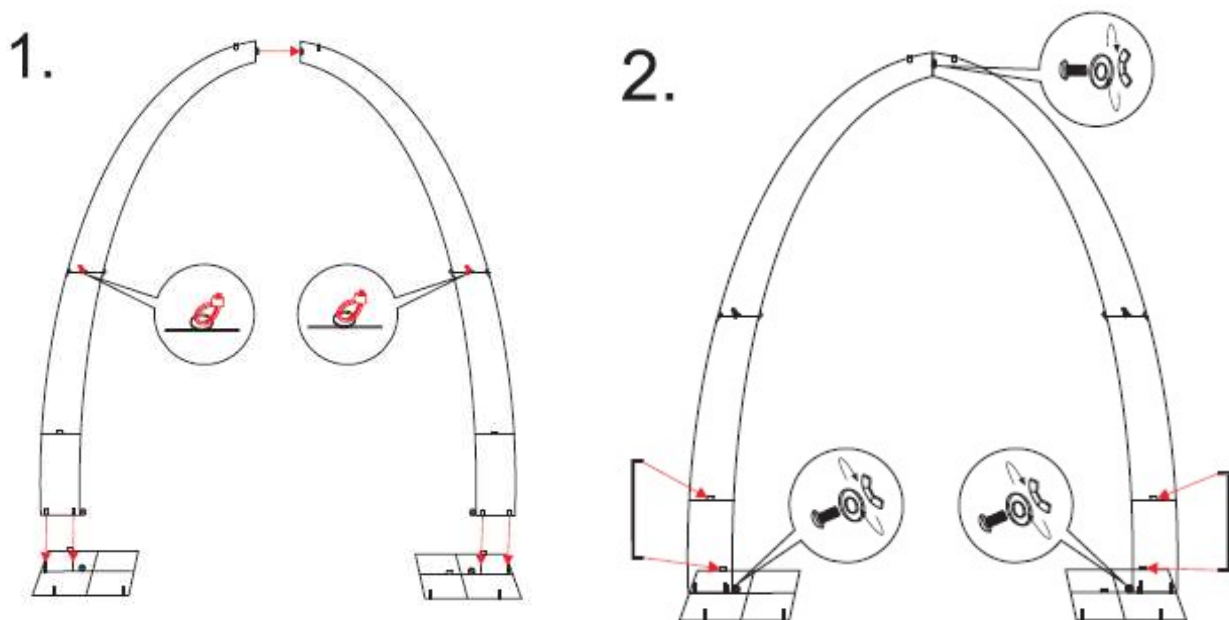

Product Name:	Lighted Nativity Christmas Outdoor Holiday Decoration
SKU #:	WHHD2076

Zip Tie	20	

Before You Start

1. Decide on an appropriate location for your product, please read assembly and Instruction procedure carefully.
2. Retain the instructions for future use and save the carton for storing your tree decoration.

Assembly and Instruction Procedure:

Remove all packaging (i.e., cardboard or plastic) before beginning. We suggest unpacking the decoration on a large cloth.