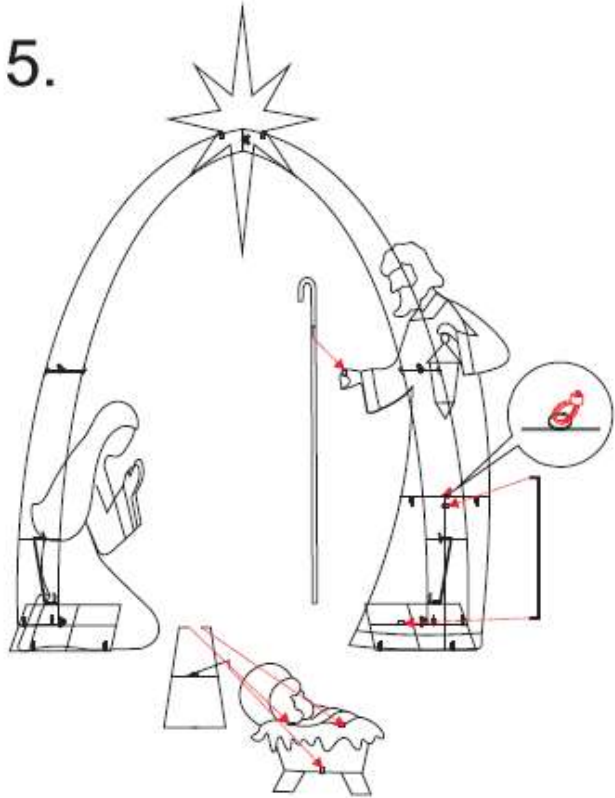

Product Name:	Lighted Nativity Christmas Outdoor Holiday Decoration
SKU #:	WHHD2076