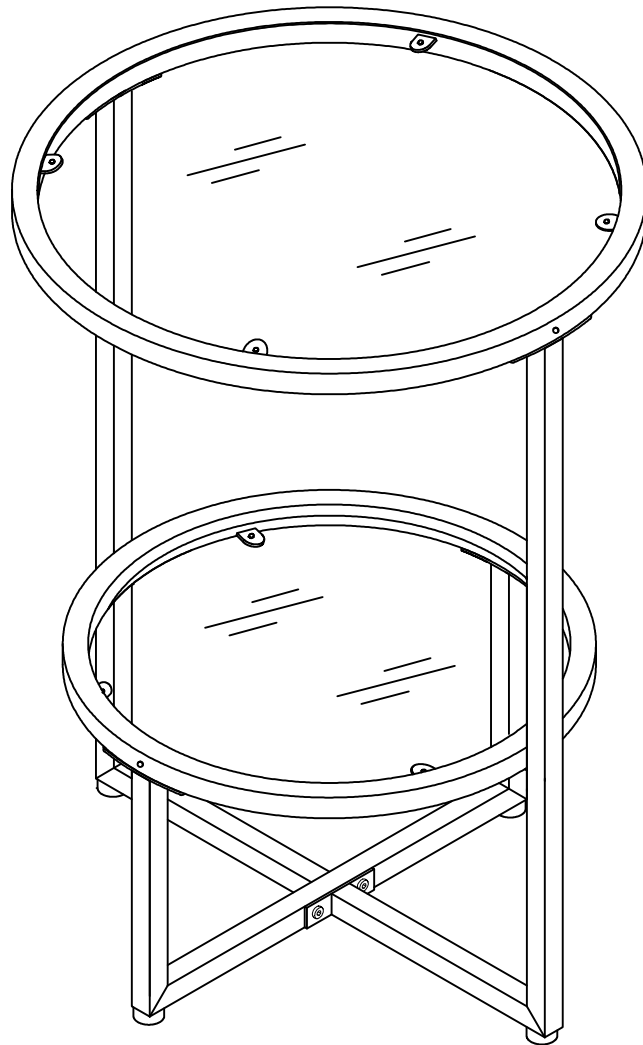

The Minimalist
Modern Glass Console Table
Installation Manual