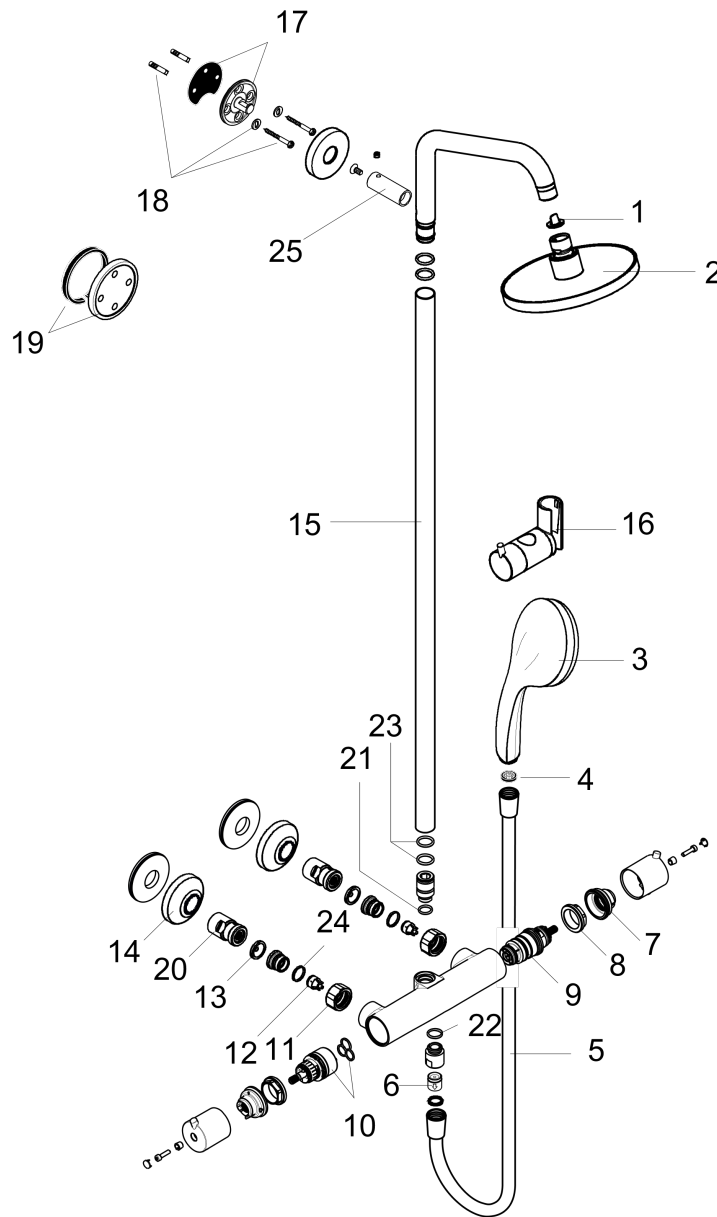

Croma
Showerpipe 150 1-Jet, 2.0 GPM
 Finishes : **brushed nickel** Part no. : **27169821**

Exploded drawing

Year of production: >07/12

Croma

Showerpipe 150 1-Jet, 2.0 GPM

Finishes : **brushed nickel** Part no. : **27169821**

Spare parts list

Year of production: >07/12

Pos.	Description	Part no.	Price	PU
1	filter packing	88649000	-	1
2	head shower	04342820	-	1
3	handshower	04083820	-	1
4	filter packing	94246000	-	1
5	shower hose 1,60 m	28276823	-	1
6	non return valve	97980000	-	1
7	safety set for temperature control	98916000	-	1
8	nut	98913000	-	1
9	thermostat cartridge	98282001	-	1
10	shut off unit with selector	98283000	-	1
11	set of nuts	96157820	-	1
12	non return valve	96737000	-	1
13	filter packing	96922000	-	1
14	escutcheon	98340820	-	1
15	pipe 1200 mm	95665820	-	1
16	support, assy	97651820	-	1
17	wall flange	95688000	-	1
18	mounting set	96179000	-	1
19	tile-matching-disk 7 mm	95239820	-	1
20	isolation valve	98341000	-	1
21	O-ring 12x2	98214000	-	1
22	O-ring 14x2	98129000	-	1
23	O-ring 15x2,5	98131000	-	1
24	O-ring 17x1,5	98137000	-	1
25	sleeve	92166820	-	1
a	base body	16181181	-	1
b	noise reduction	96429000	-	1