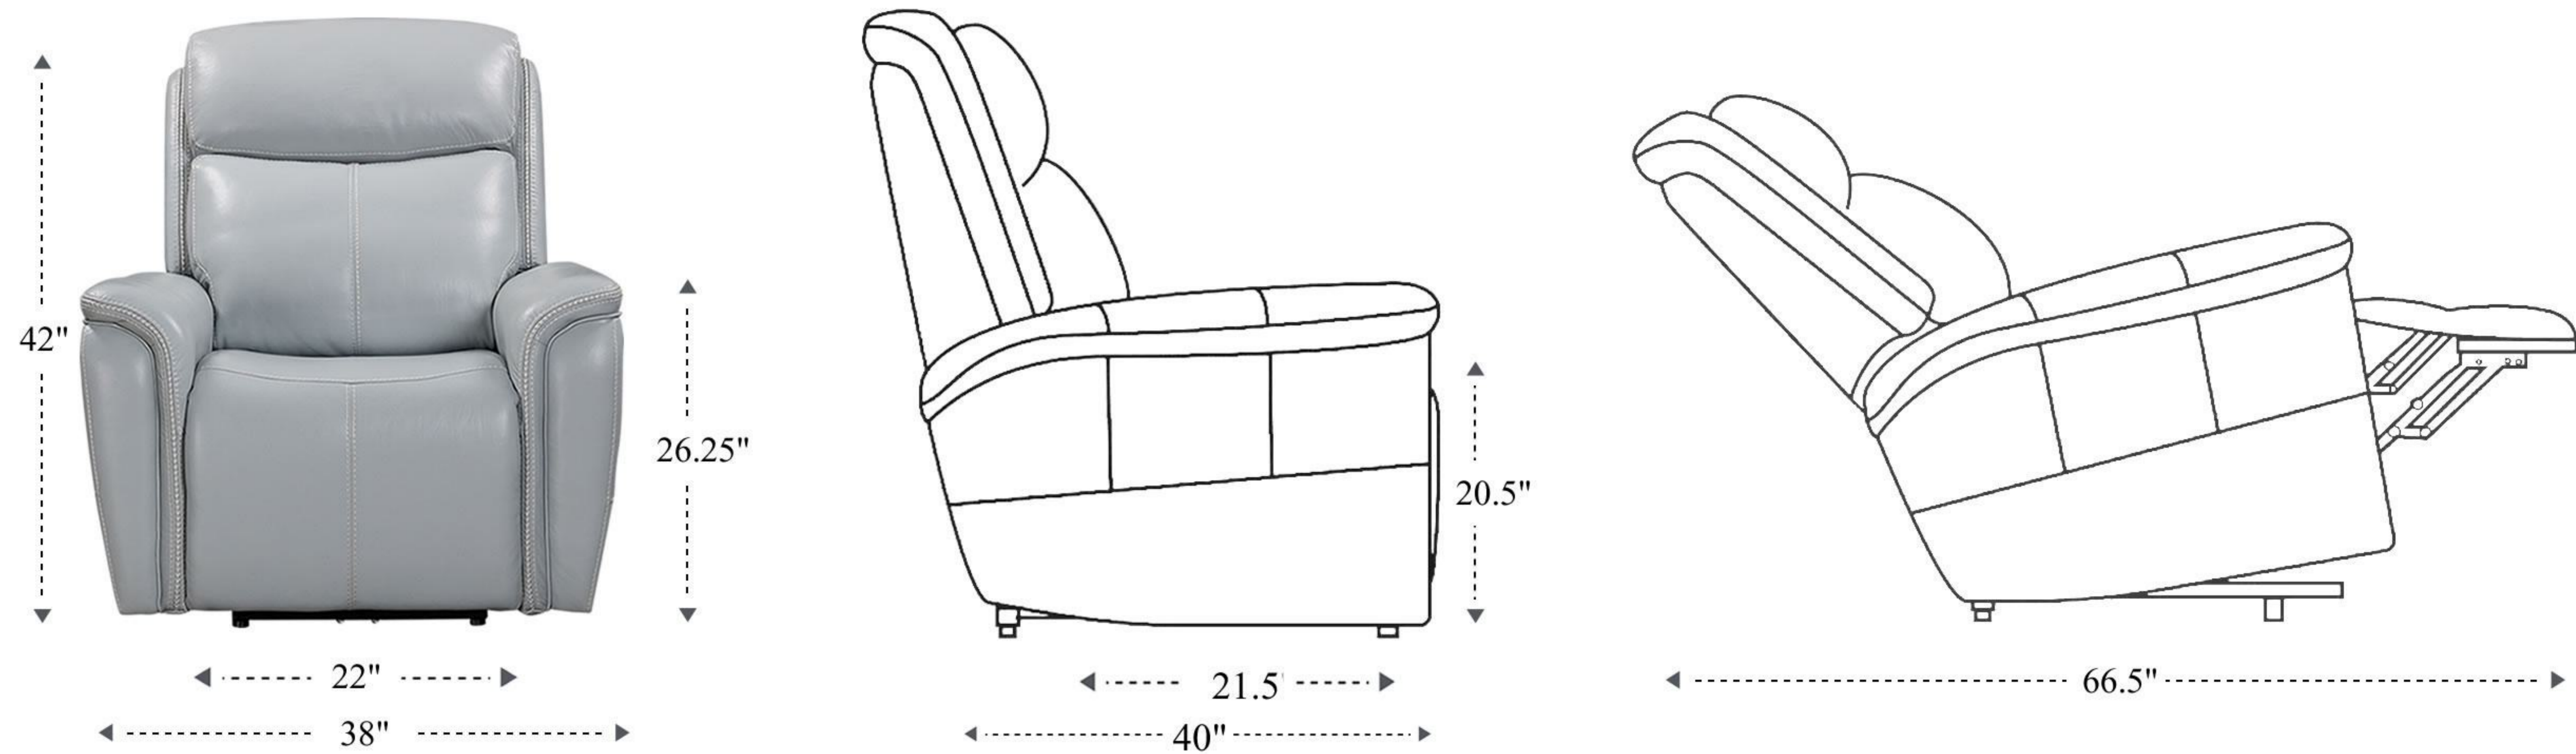

Glider Recliner

Overall Dimensions	38" x 40" x 42"
Overall Width	38"
Overall Depth	40"
Overall Height	42"
Overall Weight	116.6 lbs.
Fully Reclined	66.5"
Distance from Wall	5"
Back of Seat to end of Chaise	39"
Leg Height <small>(Distance from Foot Rest to Floor in Full Recline)</small>	21"
Head Height <small>(Distance from Headrest to Floor in Full Recline)</small>	33"

Seat Width	22"
Seat Depth	21.5"
Seat Height	20.5"
Arm Width	9"
Arm Depth	23"
Arm Height	26.25"
Back Width	26"
Back Height	25.5"
Headrest Extended from Back	6.5"