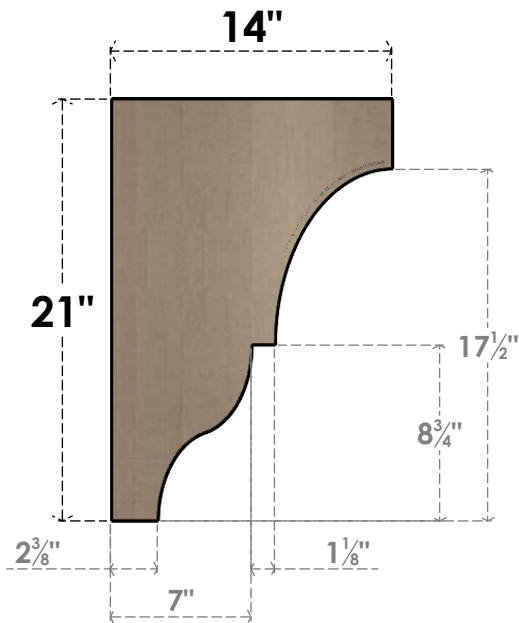

ITEM NUMBER: CORU07X14X21ASHRCPR

7"W X 14"D X 21"H SERIES 2 CLASSIC ASHEBORO ROUGH CEDAR
TIMBERTHANE FAUX WOOD CORBEL, PRIMED

SIDE PROFILE

FRONT PROFILE

ISOMETRIC

EKENA MILLWORK
2300 WEST MAIN ST.
CLARKSVILLE, TX 75426
TOLL FREE: 866-607-0453
WWW.EKENAMILLWORK.COM

NOTES

1. INSTALLATION TO BE COMPLETED IN ACCORDANCE WITH MANUFACTURER'S SPECIFICATIONS.
2. DRAWING MAY NOT BE TO SCALE
3. THIS DRAWING IS INTENDED FOR DESIGN AND PLANNING PURPOSES ONLY.
4. ALL INFORMATION CONTAINED HEREIN WAS CURRENT AT THE TIME OF DEVELOPMENT BUT MUST BE REVIEWED AND APPROVED BY THE PRODUCT MANUFACTURER TO BE CONSIDERED ACCURATE.
5. TIMBERTHANE ARCHITECTURAL PRODUCTS ARE MADE FROM HIGH DENSITY URETHANE AND COME FACTORY PRIMED