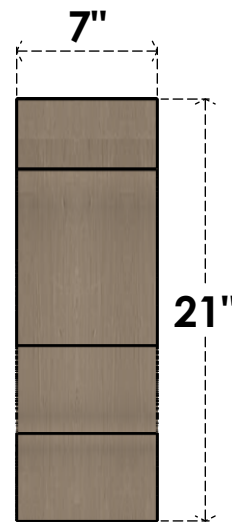

ITEM NUMBER: CORU07X14X21ASHRCPR

7"W X 14"D X 21"H SERIES 2 CLASSIC ASHEBORO ROUGH CEDAR
TIMBERTHANE FAUX WOOD CORBEL, PRIMED

SIDE PROFILE

FRONT PROFILE

ISOMETRIC

EKENA MILLWORK
2300 WEST MAIN ST.
CLARKSVILLE, TX 75426
TOLL FREE: 866-607-0453
WWW.EKENAMILLWORK.COM

NOTES

1. INSTALLATION TO BE COMPLETED IN ACCORDANCE WITH MANUFACTURER'S SPECIFICATIONS.
2. DRAWING MAY NOT BE TO SCALE
3. THIS DRAWING IS INTENDED FOR DESIGN AND PLANNING PURPOSES ONLY.
4. ALL INFORMATION CONTAINED HEREIN WAS CURRENT AT THE TIME OF DEVELOPMENT BUT MUST BE REVIEWED AND APPROVED BY THE PRODUCT MANUFACTURER TO BE CONSIDERED ACCURATE.
5. TIMBERTHANE ARCHITECTURAL PRODUCTS ARE MADE FROM HIGH DENSITY URETHANE AND COME FACTORY PRIMED