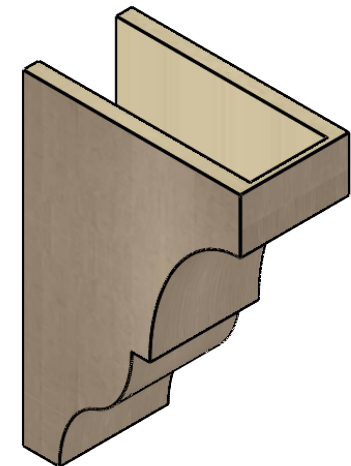

ITEM NUMBER: CORU07X14X21ASHRCPR

7"W X 14"D X 21"H SERIES 2 CLASSIC ASHEBORO ROUGH CEDAR
TIMBERTHANE FAUX WOOD CORBEL, PRIMED

SIDE PROFILE

FRONT PROFILE

ISOMETRIC

EKENA MILLWORK
2300 WEST MAIN ST.
CLARKSVILLE, TX 75426
TOLL FREE: 866-607-0453
WWW.EKENAMILLWORK.COM

NOTES

1. INSTALLATION TO BE COMPLETED IN ACCORDANCE WITH MANUFACTURER'S SPECIFICATIONS.
2. DRAWING MAY NOT BE TO SCALE
3. THIS DRAWING IS INTENDED FOR DESIGN AND PLANNING PURPOSES ONLY.
4. ALL INFORMATION CONTAINED HEREIN WAS CURRENT AT THE TIME OF DEVELOPMENT BUT MUST BE REVIEWED AND APPROVED BY THE PRODUCT MANUFACTURER TO BE CONSIDERED ACCURATE.
5. TIMBERTHANE ARCHITECTURAL PRODUCTS ARE MADE FROM HIGH DENSITY URETHANE AND COME FACTORY PRIMED