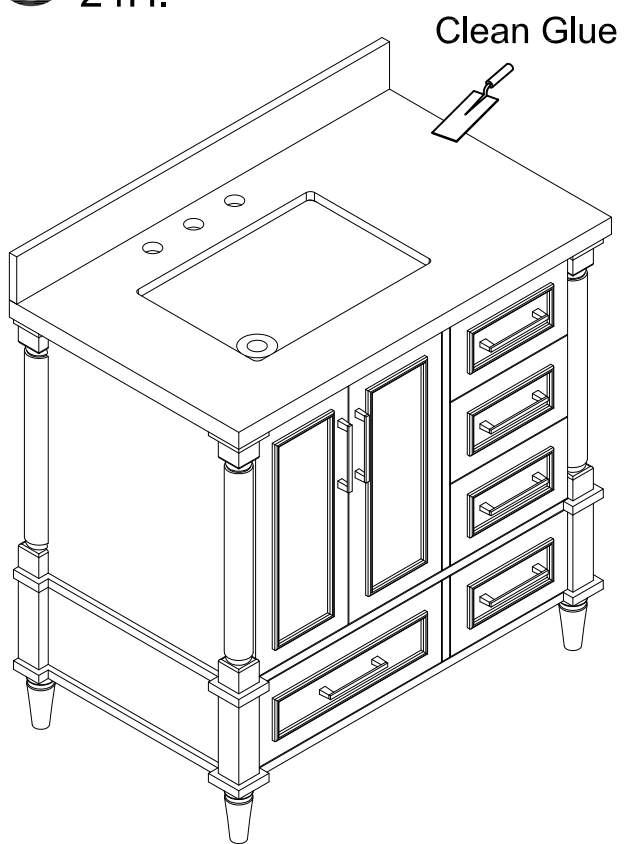

Install Handles

VGRAFF2036W

STEP 1

Please first use the rope on the screw to open the drawer, or push down the drawer from the back panel hole to open it.

STEP 2

Screw Driver

UNSCREW

STEP 3

Screw Driver

INSTALL HANDLES

STEP 4

Install Basin and Backsplash

VGRAFF2036W

STEP 1

STEP 2

STEP 3