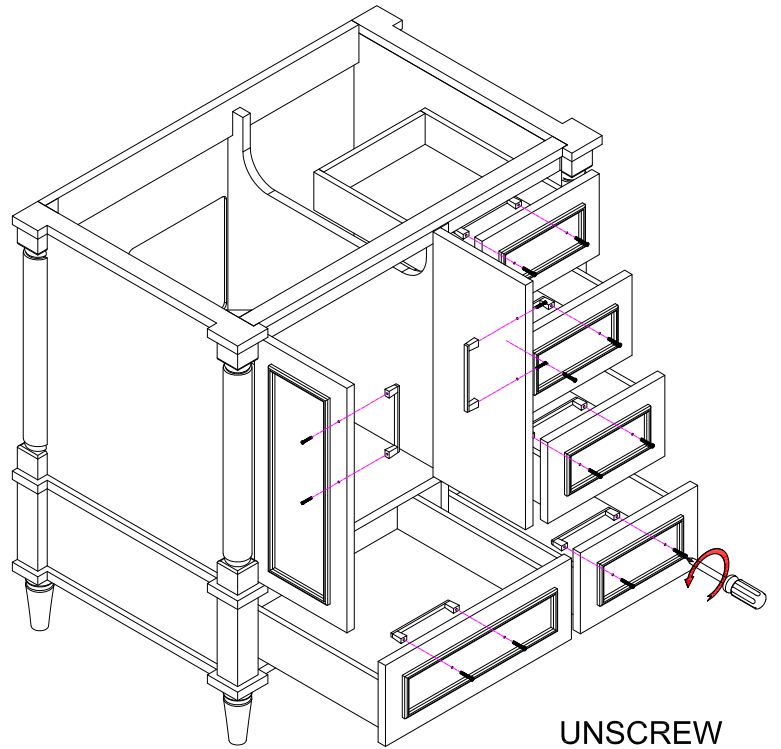

Install Handles

VGRAFF2036W

STEP 1

Please first use the rope on the screw to open the drawer, or push down the drawer from the back panel hole to open it.

STEP 2

Screw Driver

UNSCREW

STEP 3

Screw Driver

INSTALL HANDLES

STEP 4

Install Basin and Backsplash

VGRAFF2036W

STEP 1

STEP 2

STEP 3