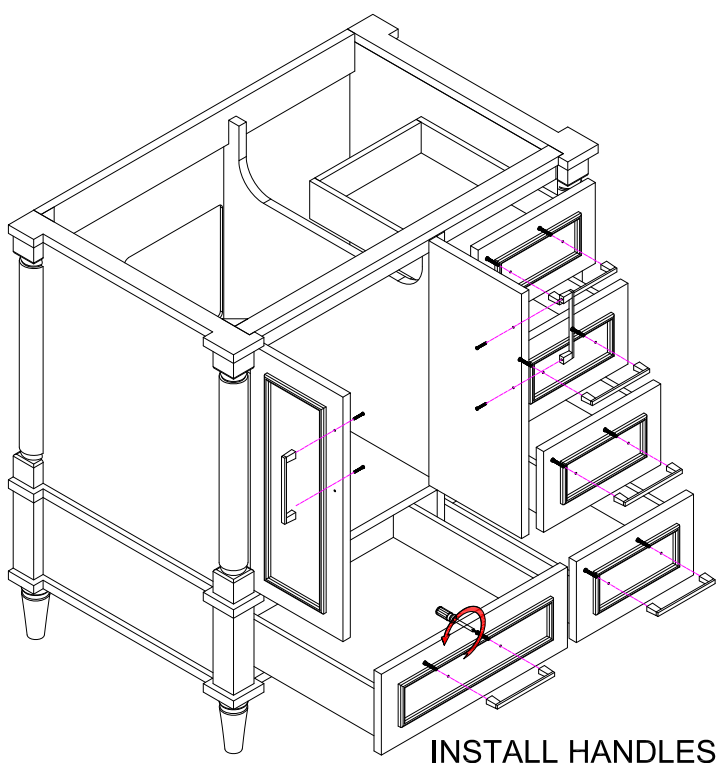

Install Handles

VGRAFF2036W

STEP 1

Please first use the rope on the screw to open the drawer, or push down the drawer from the back panel hole to open it.

STEP 2

Screw Driver

UNSCREW

STEP 3

Screw Driver

INSTALL HANDLES

STEP 4

Install Basin and Backsplash

VGRAFF2036W

STEP 1

STEP 2

STEP 3