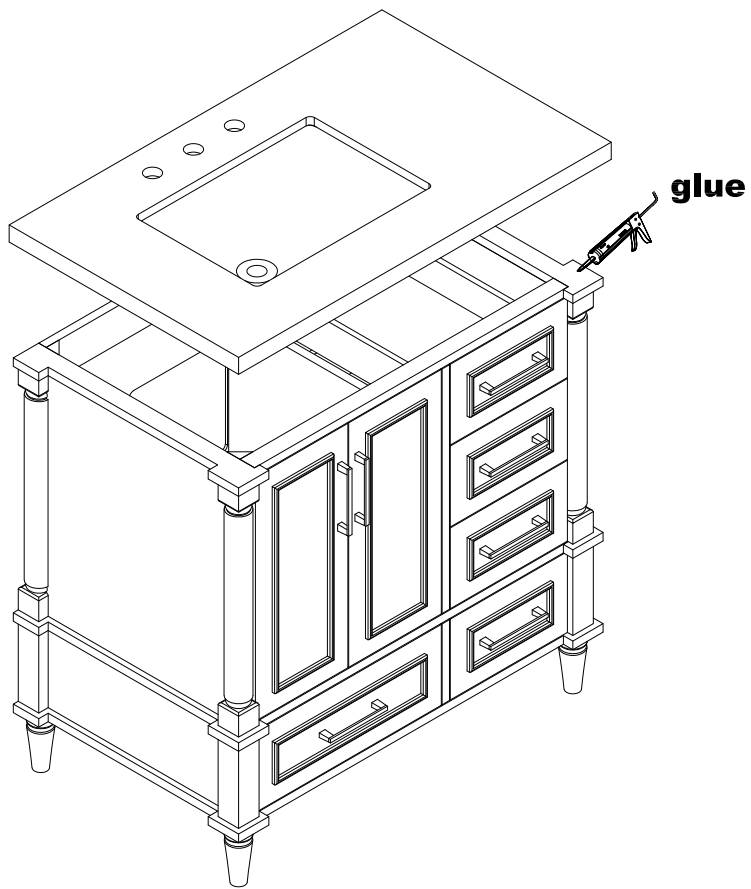

Install Handles

VGRAFF2036W

STEP 1

Please first use the rope on the screw to open the drawer, or push down the drawer from the back panel hole to open it.

STEP 2

Screw Driver

UNSCREW

STEP 3

Screw Driver

INSTALL HANDLES

STEP 4

Install Basin and Backsplash

VGRAFF2036W

STEP 1

STEP 2

STEP 3