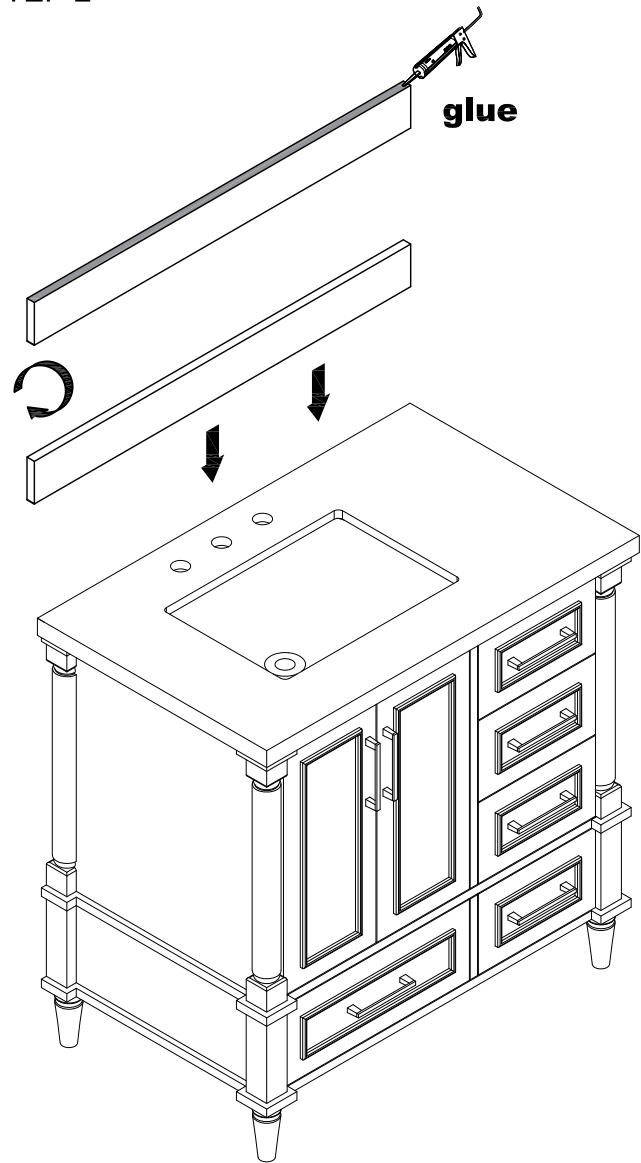

Install Handles

VGRAFF2036W

STEP 1

Please first use the rope on the screw to open the drawer, or push down the drawer from the back panel hole to open it.

STEP 2

Screw Driver

UNSCREW

STEP 3

Screw Driver

INSTALL HANDLES

STEP 4

Install Basin and Backsplash

VGRAFF2036W

STEP 1

STEP 2

STEP 3