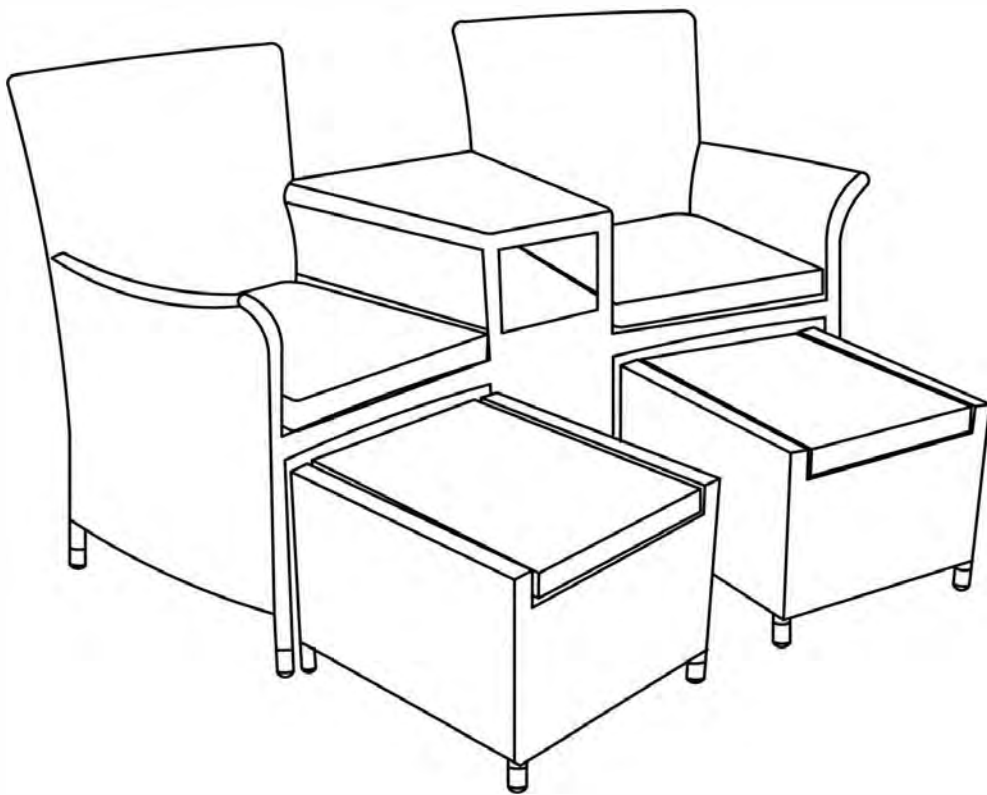

Product size:
Loveseat: W156*D75*H90cm
Footstool: W47*D51*H45cm

The intended use of this product is for domestic use only.

Important, please retain for future reference.

Read carefully.

Before you start

This product doesn't need any assembly work.

Member Parts (not actual size)

Member Parts List			
Part No.	Diagram	Name	Qty
A		Companion Bench (Loveseat)	1 PC
B		Footstool	2 PCS

Use Instructions

For Storage:

Take out the cushions from the foot stool and place it on the companion bench.
Place the footstools under the seating of the companion bench.