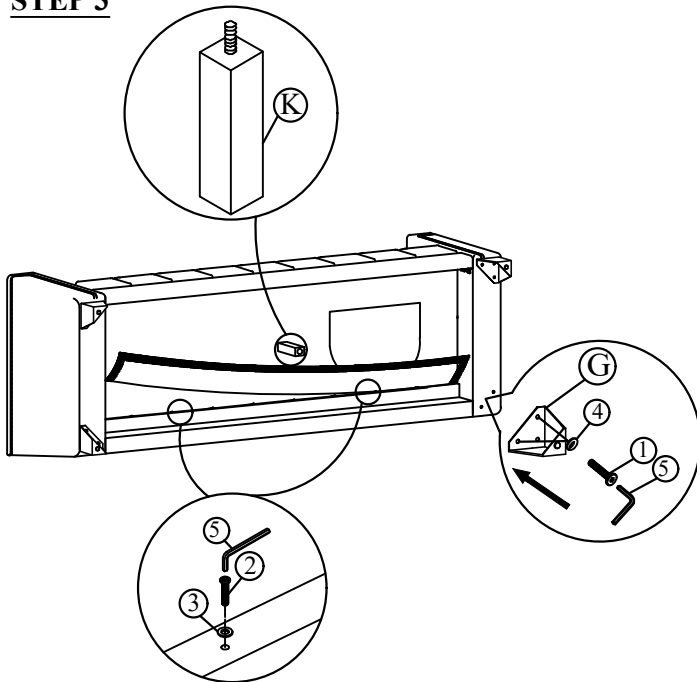

PART LISTS

No.	Desc.	Sketch	Qty
A	LEFT ARMREST		1
B	RIGHT ARMREST		1
C	SEAT		1
D	BACKREST		1
E	FRONT SEAT RAIL		1
F	BACK SEAT RAIL		1
G	LEGS		4
H	PILLOW		2
K	LEVELER		1

HARDWARE LISTS

No.	Desc.	Sketch	Size	Qty
1	Allen Bolt		φ 1/4" x 25mm	8
2	Allen Bolt		φ 5/16" x 45mm	2
3	Flat Washer		φ 5/16" x 22mm	2
4	Flat Washer		φ 1/4" x 19mm	8
5	Allen Key		M4mm	1

ASSEMBLY INSTRUCTIONS

SOFA

STEP 1

STEP 2

STEP 3

STEP 4

ASSEMBLE COMPLETE