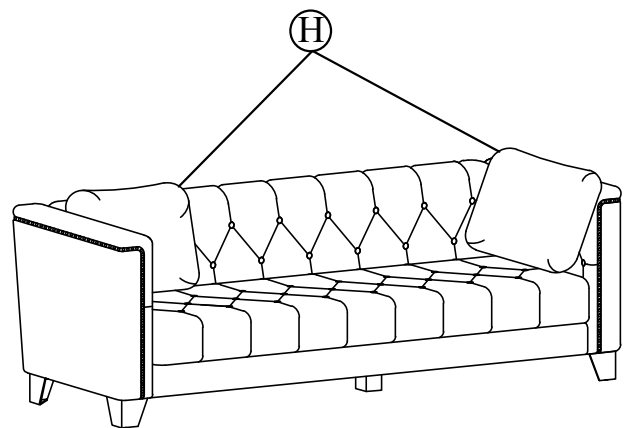

PART LISTS

No.	Desc.	Sketch	Qty
A	LEFT ARMREST		1
B	RIGHT ARMREST		1
C	SEAT		1
D	BACKREST		1
E	FRONT SEAT RAIL		1
F	BACK SEAT RAIL		1
G	LEGS		4
H	PILLOW		2
K	LEVELER		1

HARDWARE LISTS

No.	Desc.	Sketch	Size	Qty
1	Allen Bolt		φ 1/4" x 25mm	8
2	Allen Bolt		φ 5/16" x 45mm	2
3	Flat Washer		φ 5/16" x 22mm	2
4	Flat Washer		φ 1/4" x 19mm	8
5	Allen Key		M4mm	1

ASSEMBLY INSTRUCTIONS

SOFA

STEP 1

STEP 2

STEP 3

STEP 4

ASSEMBLE COMPLETE