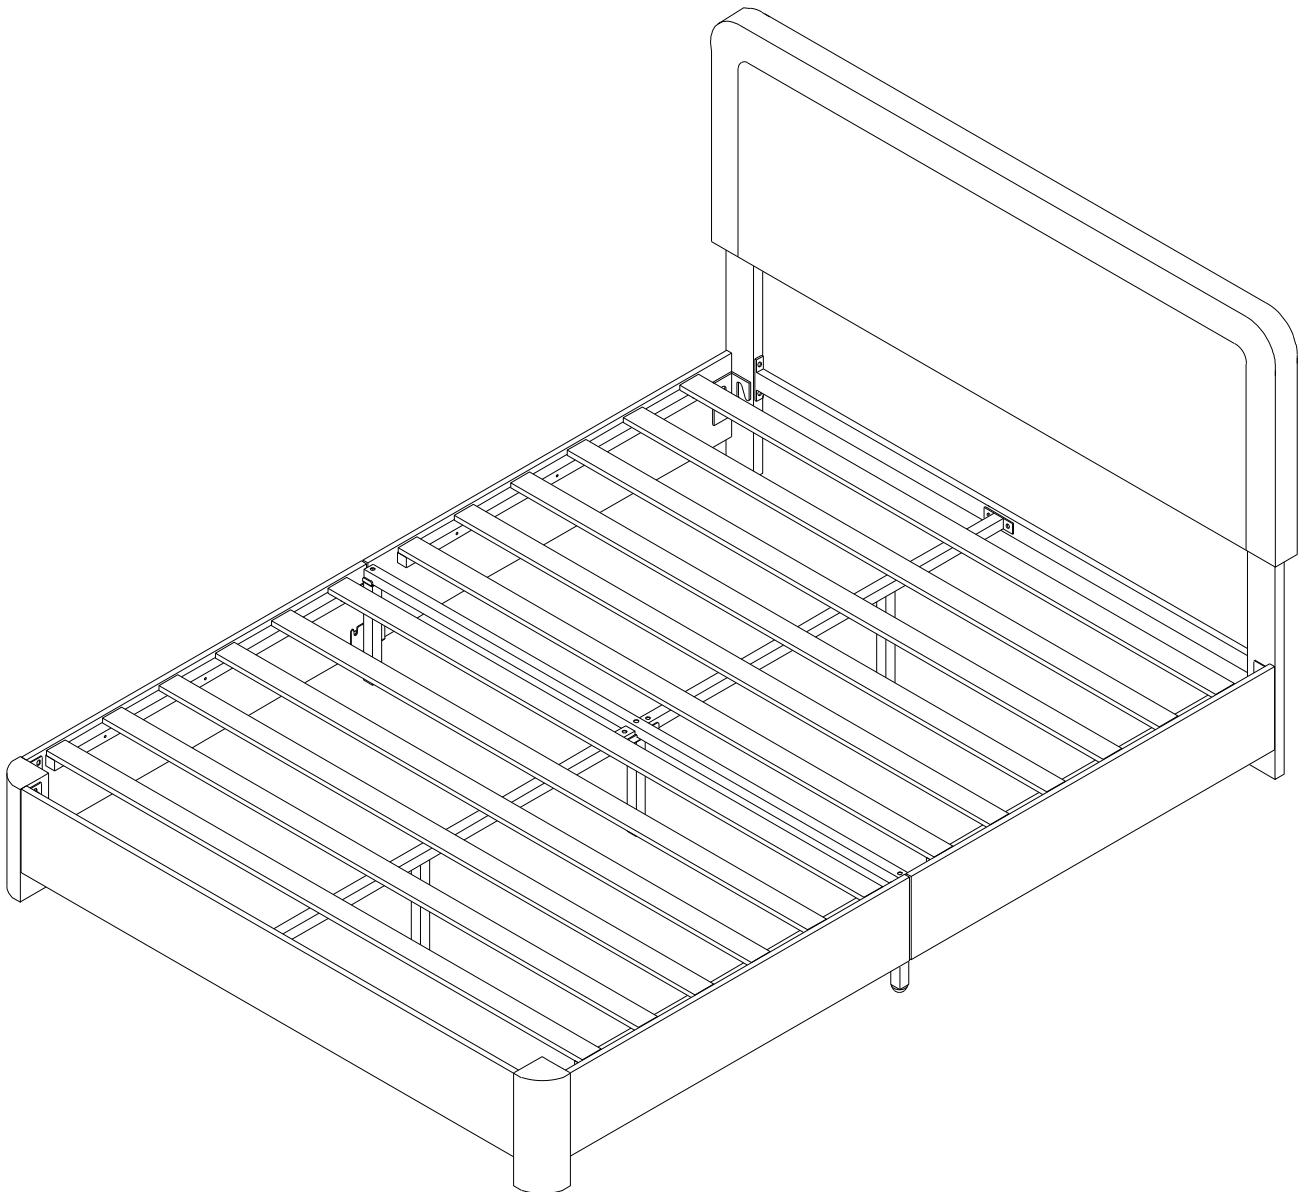

Upholstered Platform Bed

IMPORTANT

Please follow the instruction manuals and use a pad to protect the product during your assembly.

Note:

1. Should be assembled on flat ground to keep balance.
2. Before completing the installation, do not tighten the screws.

For easier and better assembly, 2 or more adults are required.

Part list

A 1PC 	B 1PC 	C 2PCS 
D 2PCS 	E 2PCS 	F (L) 1PCS 
F (R) 1PCS 	G 2PCS 	H 1PC 
I 1PC 	J 2PCS 	K 2PCS 
L 1PC 	M (L) 3PCS 	M (R) 3PCS 
N 2PCS 		

Hardware list

O	P	Q
4PCS	21PCS	26PCS
 M8*55mm	 M8*35mm	 M8*20mm
R	S	T
53PCS	2PCS	1PCS
 Ø19*Ø8.5	 M8	 M8
U		
1PC		
 M8		

1

the holes can not be visible, if the headboard needs to be lowered in height, just use a sharp object to pierce this area for bolts assembling.

Back side

Headboard height is adjustable

NOTE:Please do not completely tighten all the hardware until the entire assembly is complete!

O	 M8*55mm	4PCS
R	 Ø19*Ø8.5	4PCS

2

Back side

Q	 M8*20mm	4PCS
R	 Ø19*Ø8.5	4PCS