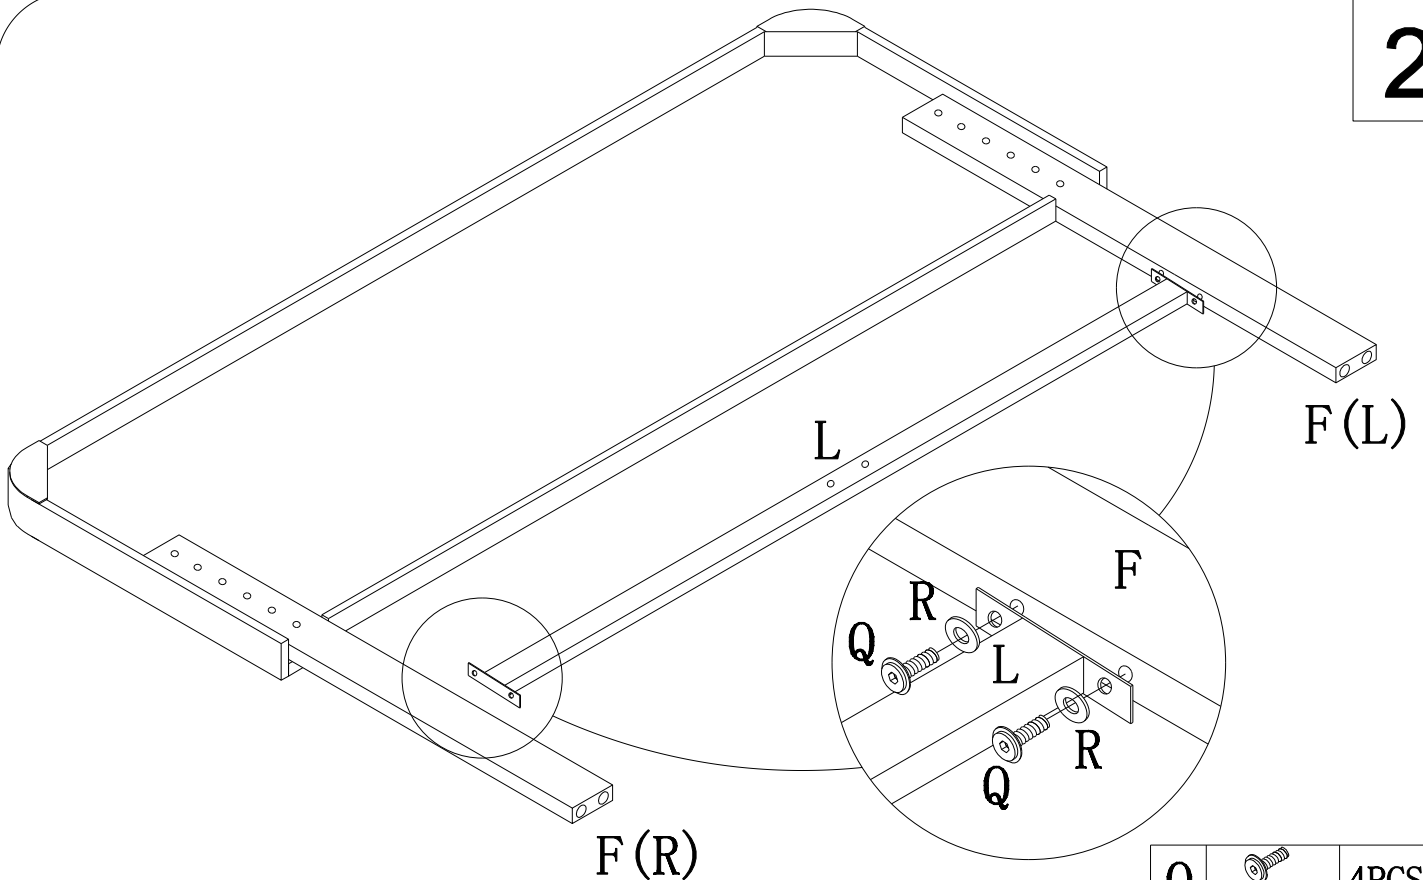

Hardware list

O	P	Q
4PCS	21PCS	26PCS
 M8*55mm	 M8*35mm	 M8*20mm
R	S	T
53PCS	2PCS	1PCS
 Ø19*Ø8.5	 M8	 M8
U		
1PC		
 M8		

1

the holes can not be visible, if the headboard needs to be lowered in height, just use a sharp object to pierce this area for bolts assembling.

Back side

Headboard height is adjustable

NOTE:Please do not completely tighten all the hardware until the entire assembly is complete!

O	 M8*55mm	4PCS
R	 Ø19*Ø8.5	4PCS

2

Back side

Q	 M8*20mm	4PCS
R	 Ø19*Ø8.5	4PCS

3

Q	 M8*20mm	4PCS
R	 Ø19*Ø8.5	4PCS

4

Q	 M8*20mm	8PCS
R	 Ø19*Ø8.5	8PCS

5

Q	 M8*20mm	8PCS
R	 Ø19*Ø8.5	8PCS

6

P	 M8*35mm	4PCS
R	 Ø19*Ø8.5	4PCS

7

P	 M8*35mm	4PCS
R	 Ø19*Ø8.5	4PCS

8

P	 M8*35mm	4PCS
R	 Ø19*Ø8.5	4PCS

9

P	 M8*35mm	3PCS
R	 Ø19*Ø8.5	3PCS

10

P	 M8*35mm	4PC
R	 Ø19*Ø8.5	4PCS