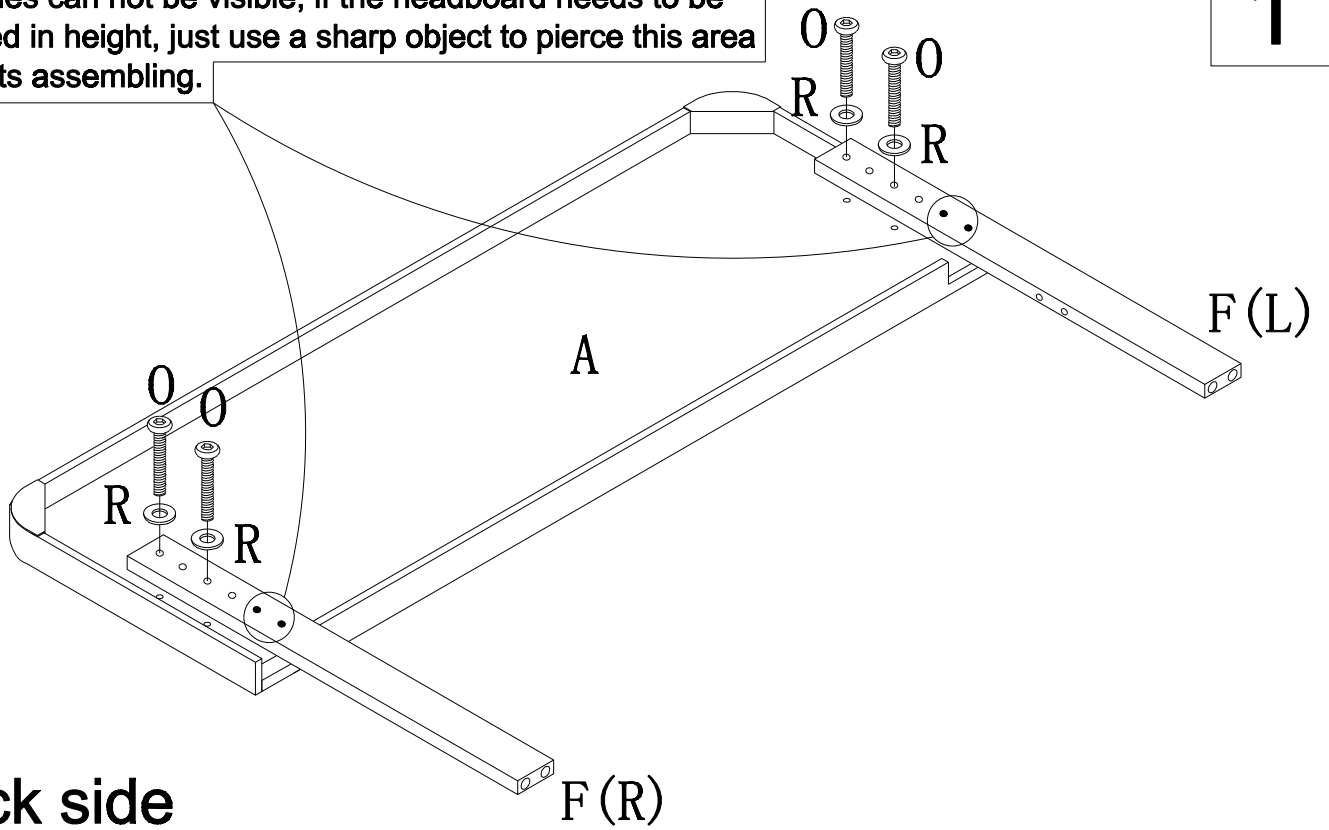

For easier and better assembly, 2 or more adults are required.

Part list

A 1PC 	B 1PC 	C 2PCS 
D 2PCS 	E 2PCS 	F (L) 1PCS 
F (R) 1PCS 	G 2PCS 	H 1PC 
I 1PC 	J 2PCS 	K 2PCS 
L 1PC 	M (L) 3PCS 	M (R) 3PCS 
N 2PCS 		

Hardware list

O	P	Q
4PCS	21PCS	26PCS
 M8*55mm	 M8*35mm	 M8*20mm
R	S	T
53PCS	2PCS	1PCS
 Ø19*Ø8.5	 M8	 M8
U		
1PC		
 M8		

1

the holes can not be visible, if the headboard needs to be lowered in height, just use a sharp object to pierce this area for bolts assembling.

Back side

Headboard height is adjustable

NOTE:Please do not completely tighten all the hardware until the entire assembly is complete!

O	 M8*55mm	4PCS
R	 Ø19*Ø8.5	4PCS

2

Back side

Q	 M8*20mm	4PCS
R	 Ø19*Ø8.5	4PCS

P	 M8*35mm	2PC
Q	 M8*20mm	2PC
S		2PCS
R	 Ø19*Ø8.5	6PCS