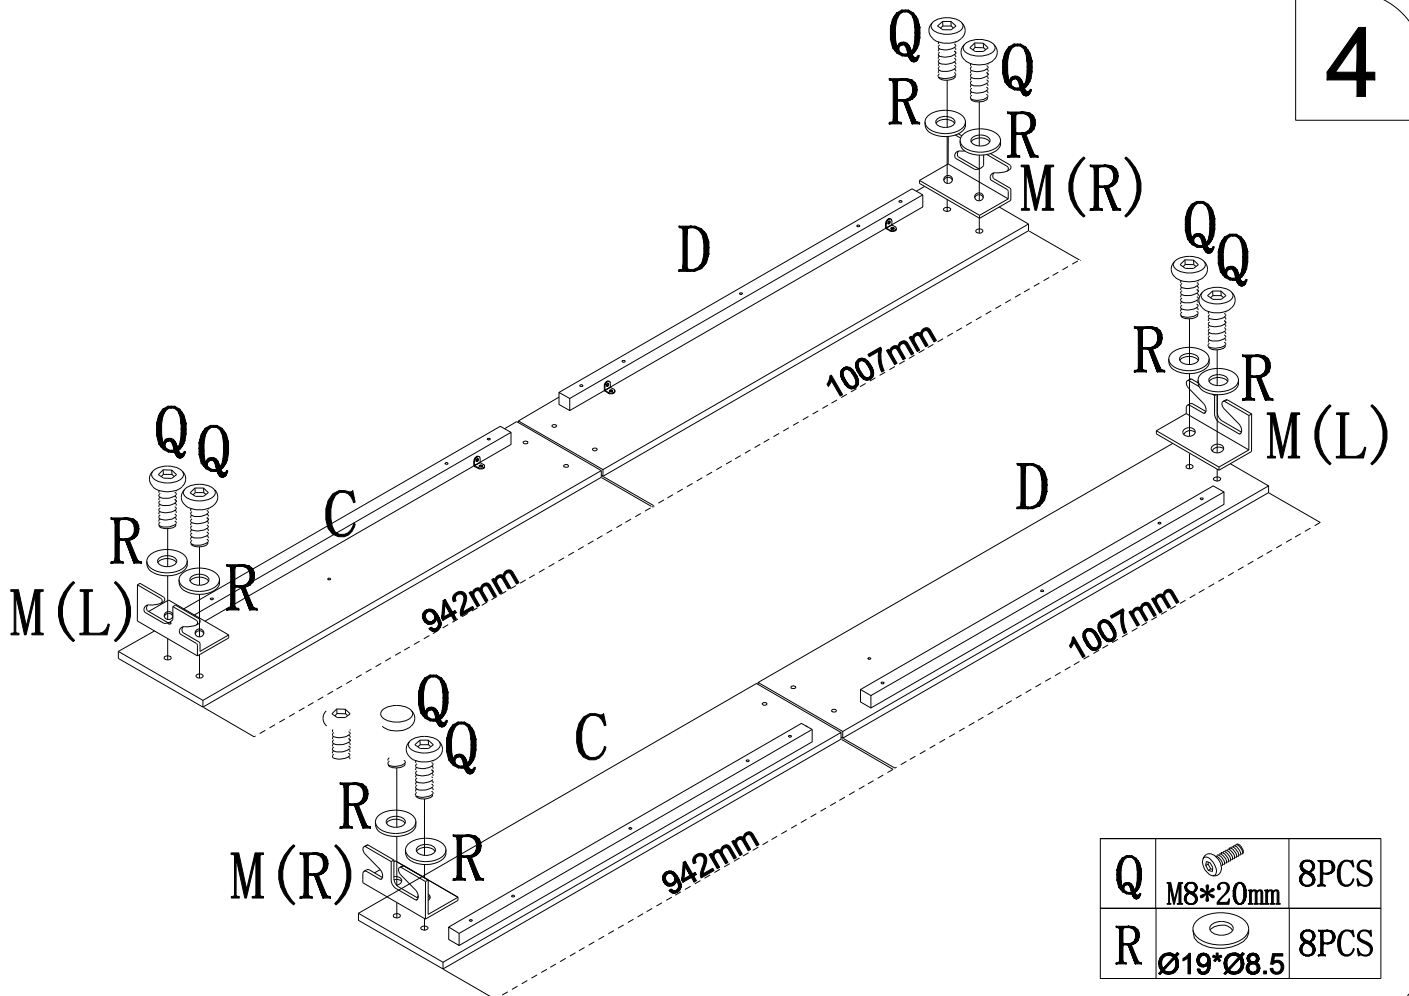

Back side

Headboard height is adjustable

NOTE:Please do not completely tighten all the hardware until the entire assembly is complete!

O	 M8*55mm	4PCS
R	 Ø19*Ø8.5	4PCS

2

Back side

Q	 M8*20mm	4PCS
R	 Ø19*Ø8.5	4PCS

3

Q	 M8*20mm	4PCS
R	 Ø19*Ø8.5	4PCS

4

Q	 M8*20mm	8PCS
R	 Ø19*Ø8.5	8PCS

5

Q	 M8*20mm	8PCS
R	 Ø19*Ø8.5	8PCS

6

P	 M8*35mm	4PCS
R	 Ø19*Ø8.5	4PCS

7

P	 M8*35mm	4PCS
R	 Ø19*Ø8.5	4PCS

8

P	 M8*35mm	4PCS
R	 Ø19*Ø8.5	4PCS

9

P	 M8*35mm	3PCS
R	 Ø19*Ø8.5	3PCS

10

P	 M8*35mm	4PC
R	 Ø19*Ø8.5	4PCS

P	 M8*35mm	2PC
Q	 M8*20mm	2PC
S		2PCS
R	 Ø19*Ø8.5	6PCS