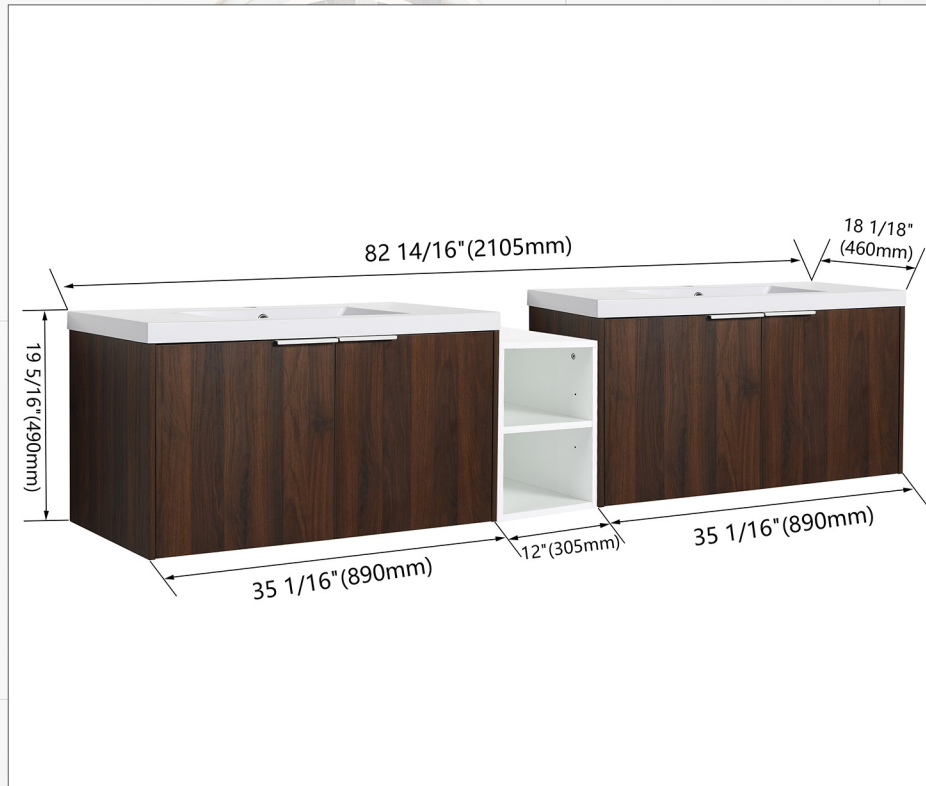

PRODUCT INFORMATION

Overall Width	<u>82.90 in.</u>	Base Material	<u>Plywood</u>
Overall Depth	<u>18.10 in.</u>	Top Material	<u>Resin</u>
Overall Height	<u>19.30 in.</u>	Overflow Hole	<u>yes</u>
		Drain Assembly	<u>no</u>