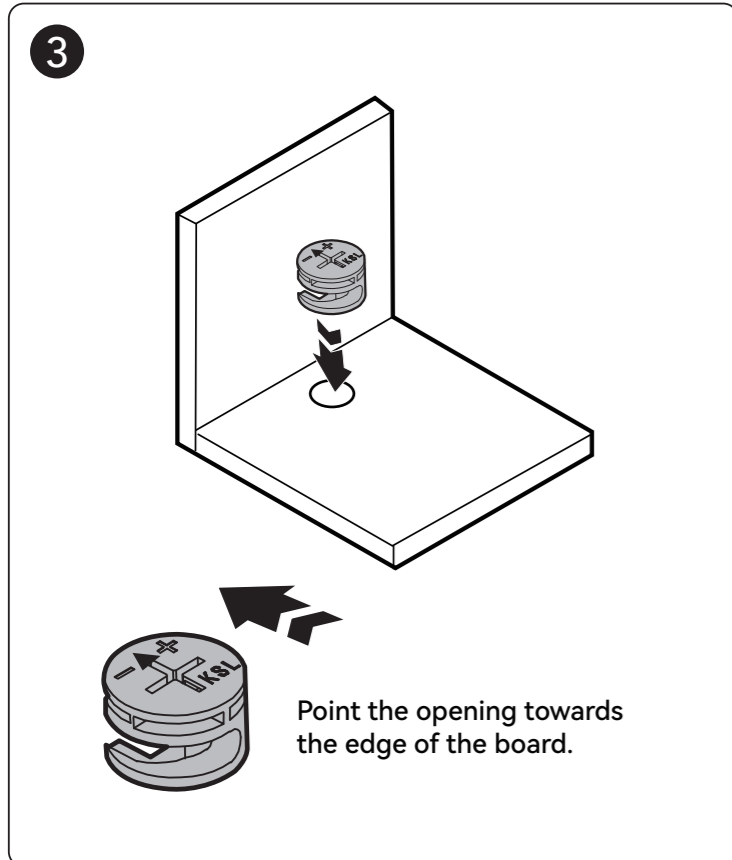

CAM LOCK FASTEN SYSTEM

ASSEMBLY

Insert the cam bolt into the hole, then insert the cam lock and tighten.