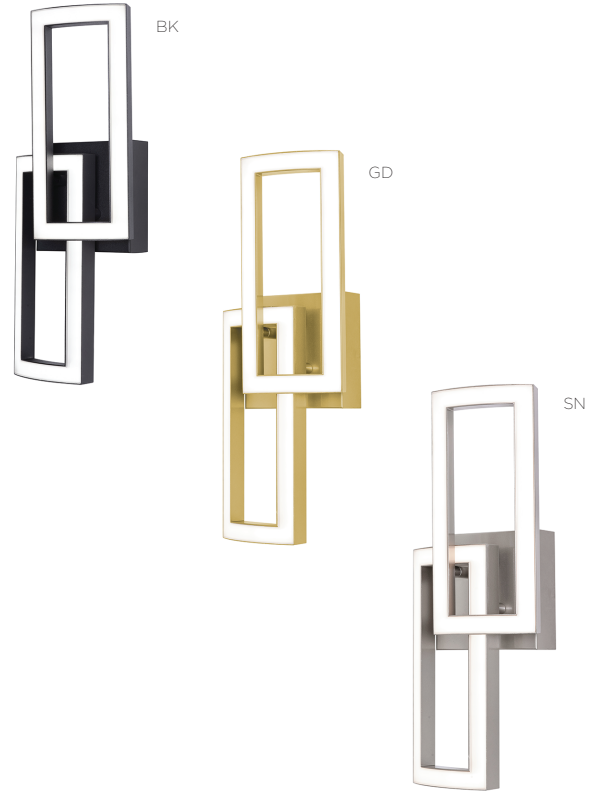

### Features

Modern sconce with two rectangular diffusers. Horizontal or vertical mounting. Provides lighting in residential, commercial and hospitality applications. Fixture mounts to standard junction box (not included).

### Finish

Black, Gold or Satin Nickel.

## Ordering Information:

Black	Gold	Satin Nickel	LED 25W	Delivered Lumens 1250	Adjustable CCT 2700K/3000K/3500K/4000K/5000K	H 16-3/4"	W 6-3/4"	D 4"
-------	------	--------------	------------	--------------------------	---	--------------	-------------	---------