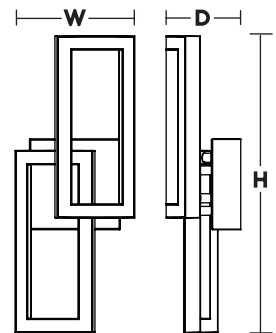

## Ordering Information:

Black	Gold	Satin Nickel	LED 25W	Delivered Lumens 1250	Adjustable CCT 2700K/3000K/3500K/4000K/5000K	H 16-3/4"	W 6-3/4"	D 4"
-------	------	--------------	------------	--------------------------	---	--------------	-------------	---------