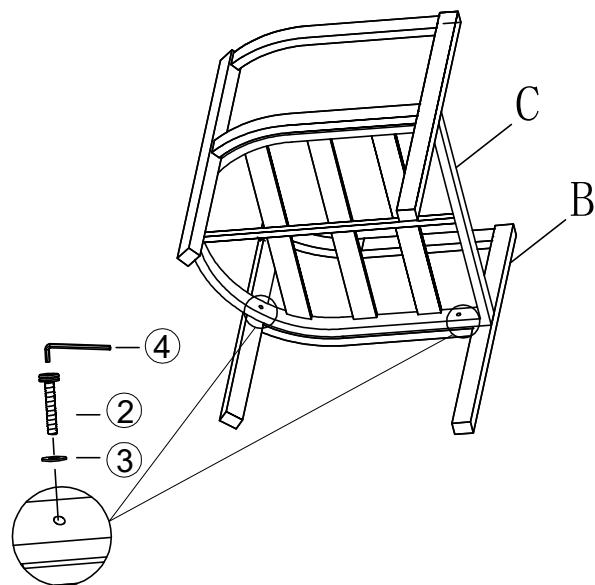

## Component List

LABEL		DESCRIPTION	QTY
A		Left Armrest/Leg	1
B		Right Armrest/Leg	1
C		Seat Frame	1
D		Back Frame	1
E		Back Cushion	1
F		Seat Cushion	1

## Hardware List

LABEL		DESCRIPTION	QTY
①	 M6*15	Bolts	4
②	 M6*35	Bolts	4
③	 M6	Washers	8
④	 M6	Allen Wrench	1

1

2

3

**Fully tighten all bolts on this step!**

4