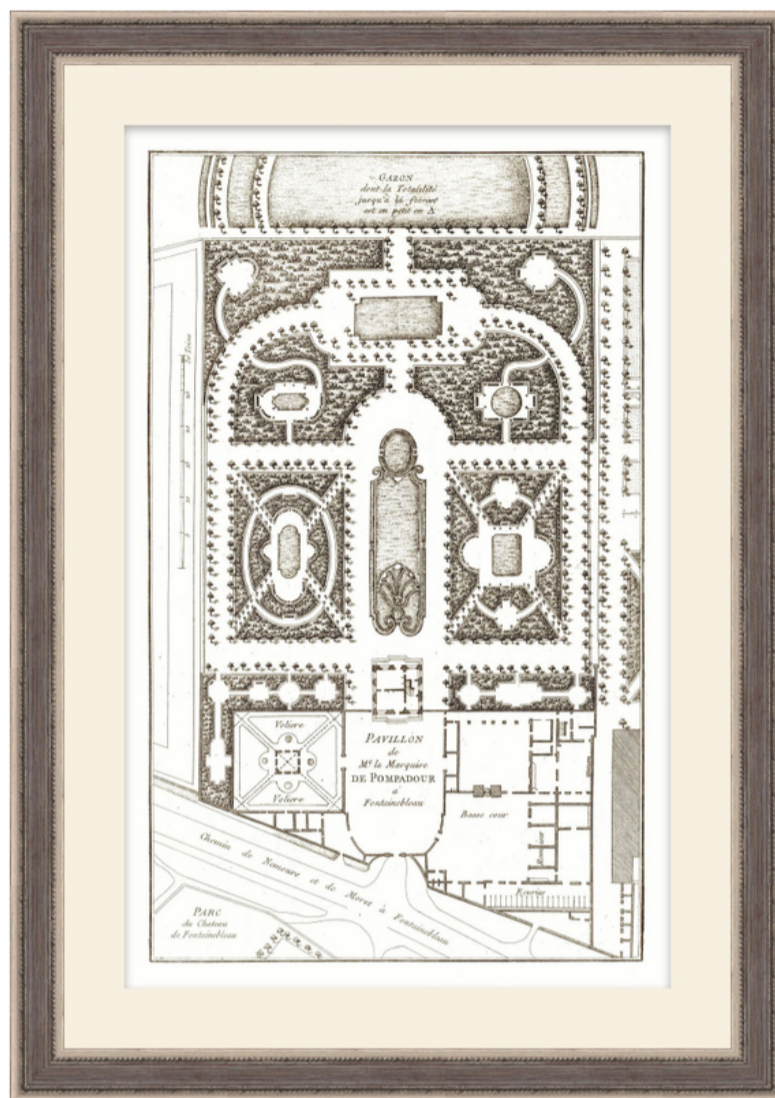

THEODORE ALEXANDER

A Garden Design 8

D3085S61683-5160

Wood Frame

Textured Paper - Single Matboard

M5 - White Smooth + White Core Width: 1.5"

F344 - Silver Leaf Cap Frame - Width: 1.125

W 28¼ x D 1¼ x H 41¼ inches

Material(s):

Collection: Art by TA

Style: Modern / Formal Modern

Type: Décor / Wall Art