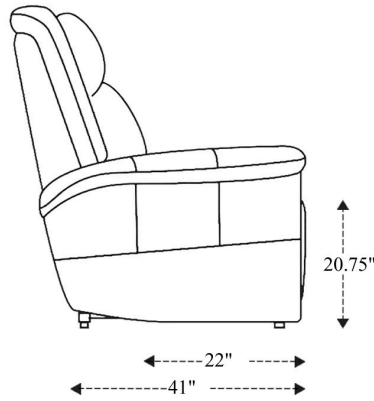

# MSWI#812PH Power Recliner

Overall Dimensions	41" x 41" x 41"
Overall Width	41"
Overall Depth	41"
Overall Height	41"
Overall Weight	135.7 lbs.
Fully Reclined	70"
Distance from Wall	7.5"
Back of Seat to end of Chaise	40.75"
Leg Height <small>(Distance from Foot Rest to Floor in Full Recline)</small>	21"
Head Height <small>(Distance from Headrest to Floor in Full Recline)</small>	32"

Seat Width	22.5"
Seat Depth	22"
Seat Height	20.75"
Arm Width	8.5"
Arm Depth	21.5"
Arm Height	24"
Back Width	33.5"
Back Height	24.5"
Headrest Extended from Back	6.5"