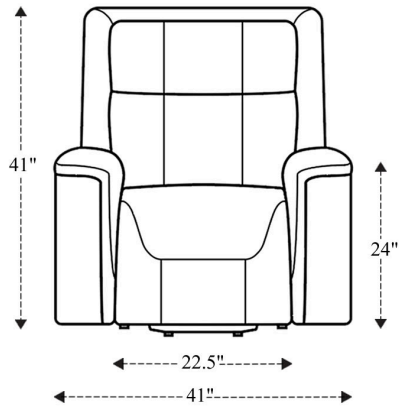

# MSWI#812PH Power Recliner

Overall Dimensions	41" x 41" x 41"
Overall Width	41"
Overall Depth	41"
Overall Height	41"
Overall Weight	135.7 lbs.
Fully Reclined	70"
Distance from Wall	7.5"
Back of Seat to end of Chaise	40.75"
Leg Height <small>(Distance from Foot Rest to Floor in Full Recline)</small>	21"
Head Height <small>(Distance from Headrest to Floor in Full Recline)</small>	32"

Seat Width	22.5"
Seat Depth	22"
Seat Height	20.75"
Arm Width	8.5"
Arm Depth	21.5"
Arm Height	24"
Back Width	33.5"
Back Height	24.5"
Headrest Extended from Back	6.5"