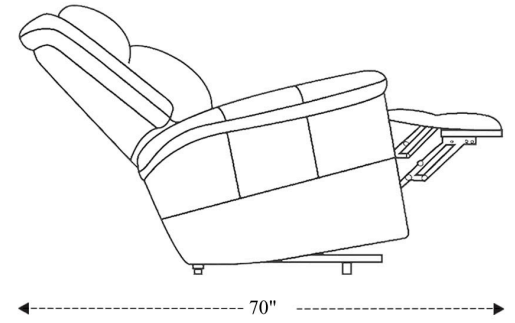

# MSWI#812PH Power Recliner

Overall Dimensions	41" x 41" x 41"
Overall Width	41"
Overall Depth	41"
Overall Height	41"
Overall Weight	135.7 lbs.
Fully Reclined	70"
Distance from Wall	7.5"
Back of Seat to end of Chaise	40.75"
Leg Height <small>(Distance from Foot Rest to Floor in Full Recline)</small>	21"
Head Height <small>(Distance from Headrest to Floor in Full Recline)</small>	32"

Seat Width	22.5"
Seat Depth	22"
Seat Height	20.75"
Arm Width	8.5"
Arm Depth	21.5"
Arm Height	24"
Back Width	33.5"
Back Height	24.5"
Headrest Extended from Back	6.5"