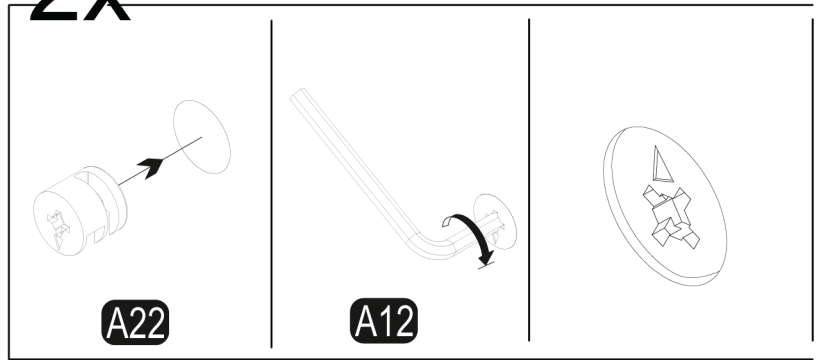

11

NCC5637LO
Niche Storage Console Cabinet 37"H x 56"W

2x

12