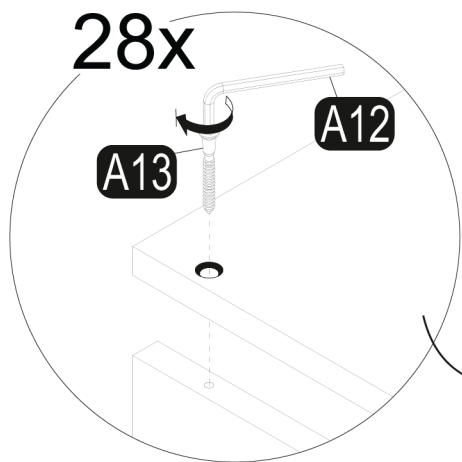

Missing Parts? Assembly Questions? Call us at 1-866-816-3822 or email help@regencyof.com for immediate assistance.

15

NCC5637LO
Niche Storage Console Cabinet 37"H x 56"W

16

28x

Missing Parts? Assembly Questions? Call us at 1-866-816-3822 or email help@regencyof.com for immediate assistance.