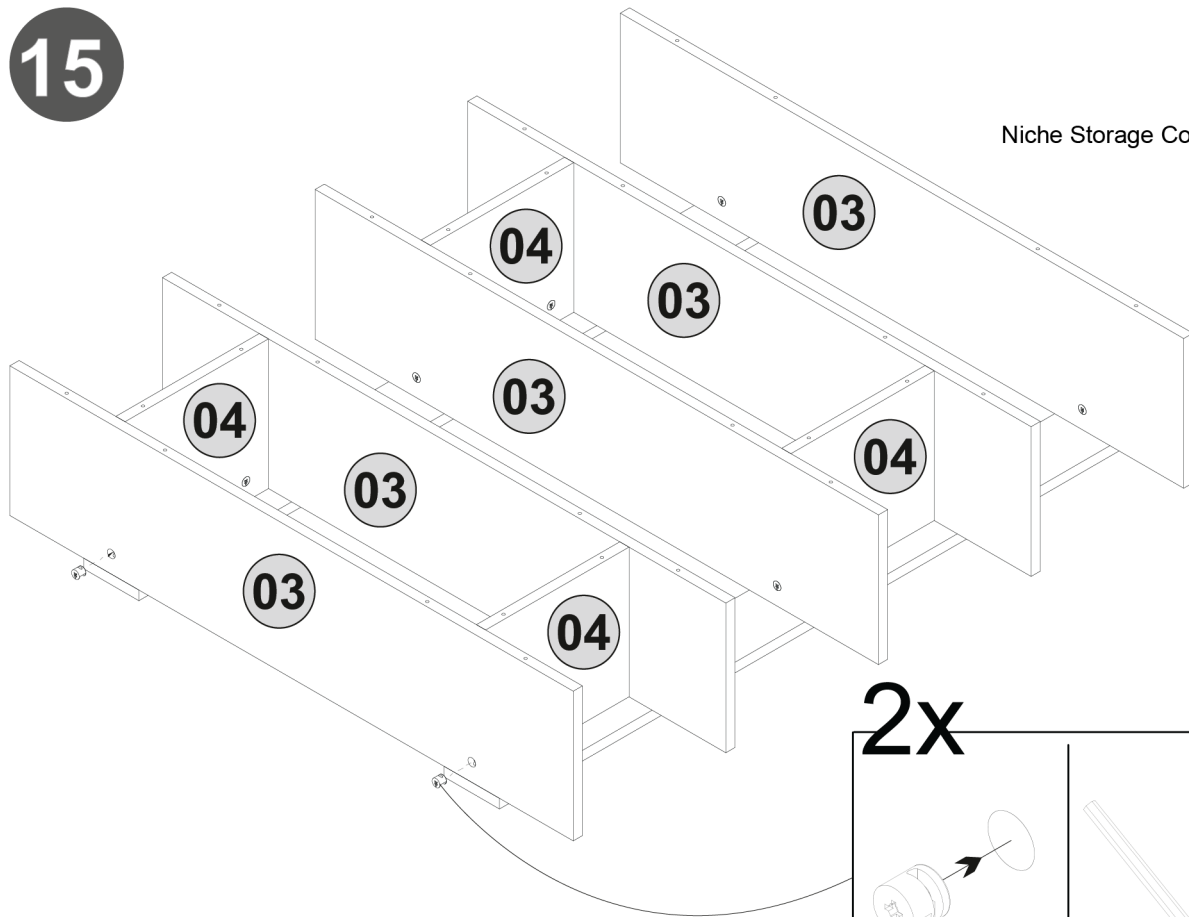

15

NCC5637LO
Niche Storage Console Cabinet 37"H x 56"W