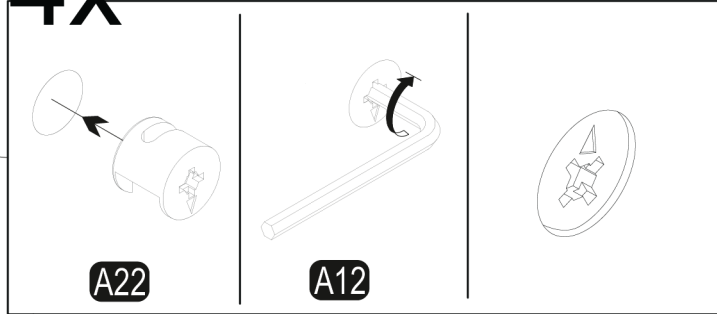

11

NCC5637LO
Niche Storage Console Cabinet 37"H x 56"W

2x

12

13

NCC5637LO
Niche Storage Console Cabinet 37"H x 56"W

4x

14