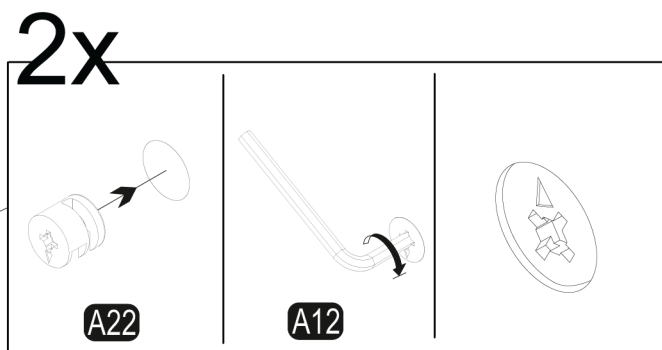

15

NCC5637LO
Niche Storage Console Cabinet 37"H x 56"W