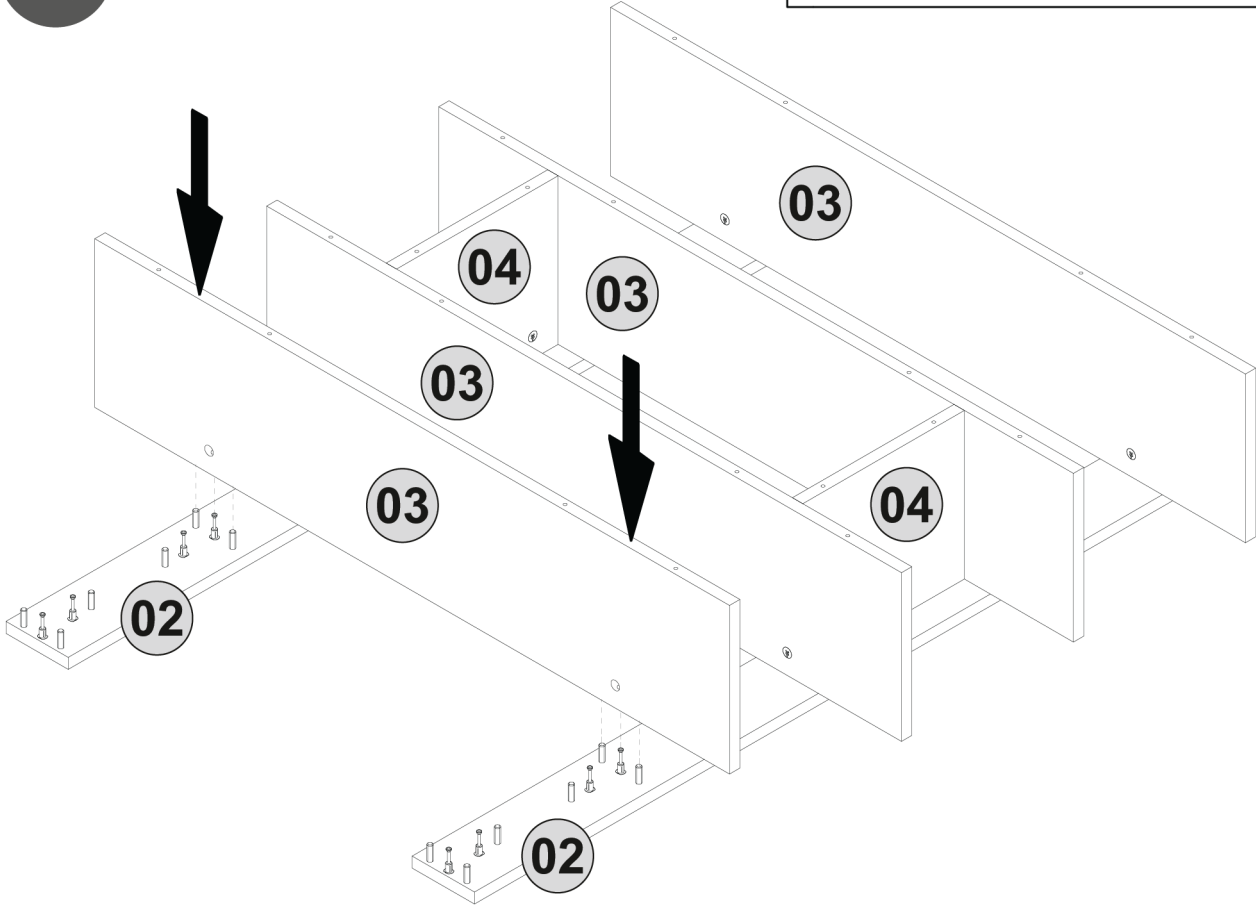

7

NCC5637LO
Niche Storage Console Cabinet 37"H x 56"W

8

9

NCC5637LO
Niche Storage Console Cabinet 37"H x 56"W

10

Missing Parts? Assembly Questions? Call us at 1-866-816-3822 or email help@regencyof.com for immediate assistance.