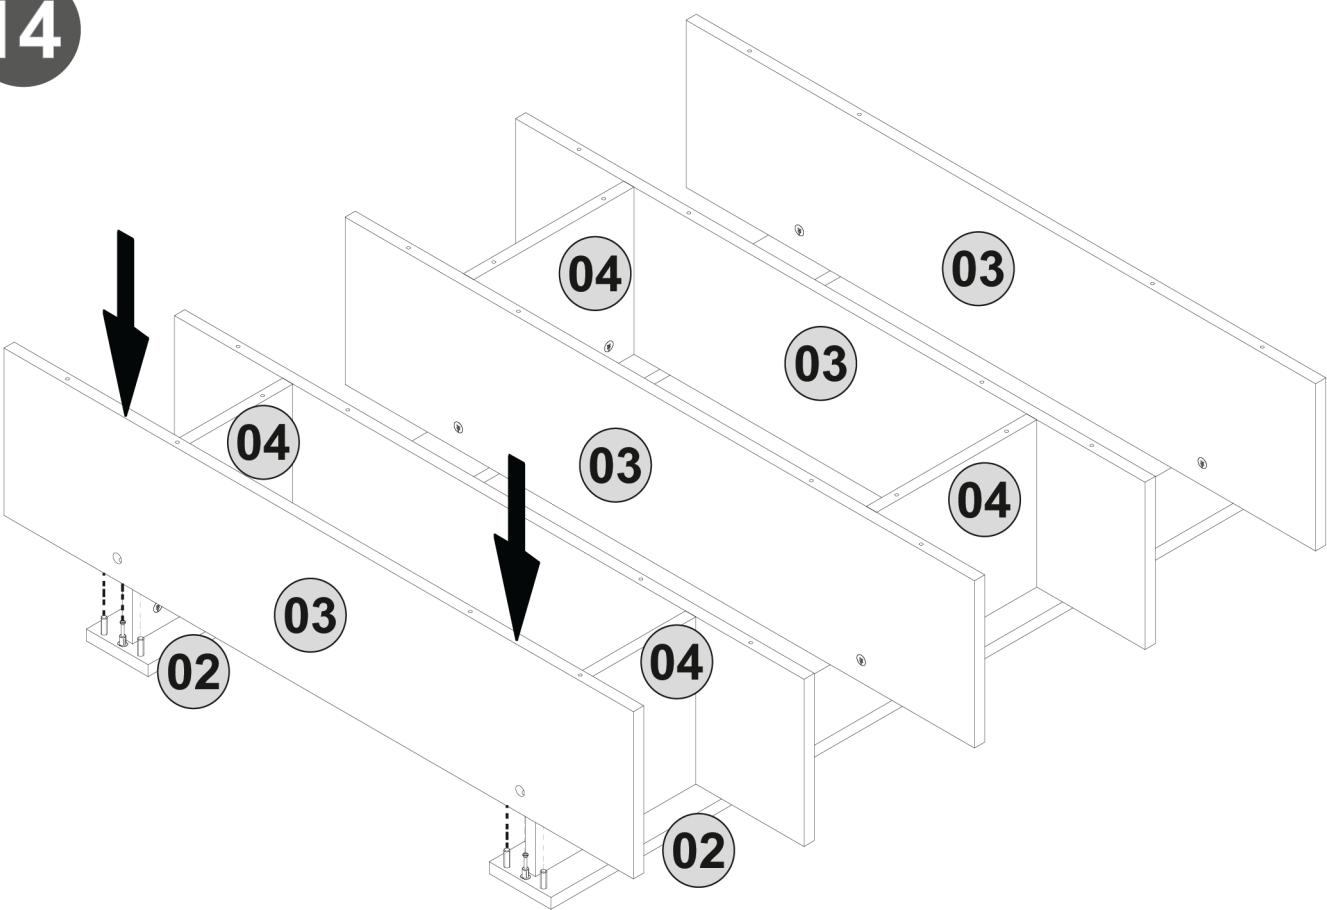

11

NCC5637LO
Niche Storage Console Cabinet 37"H x 56"W

2x

12

13

NCC5637LO
Niche Storage Console Cabinet 37"H x 56"W

4x

14