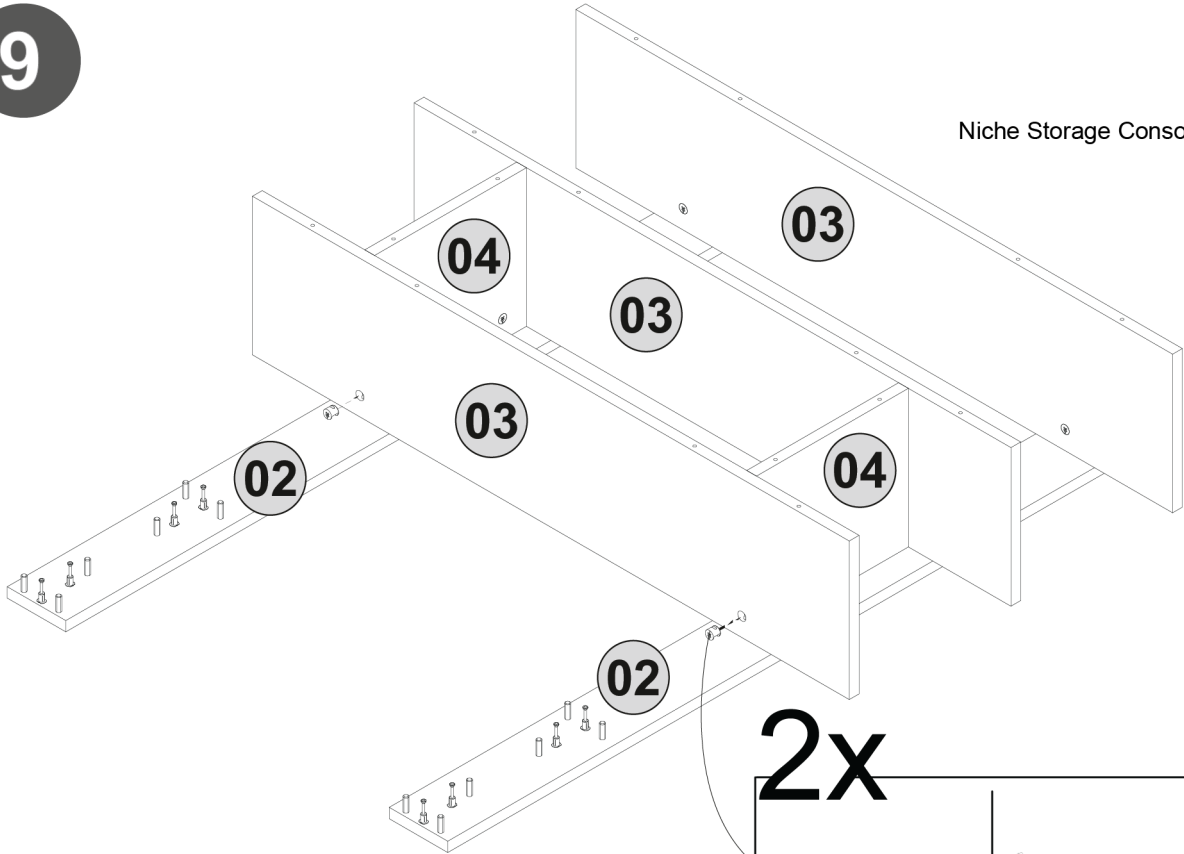

9

NCC5637LO
Niche Storage Console Cabinet 37"H x 56"W