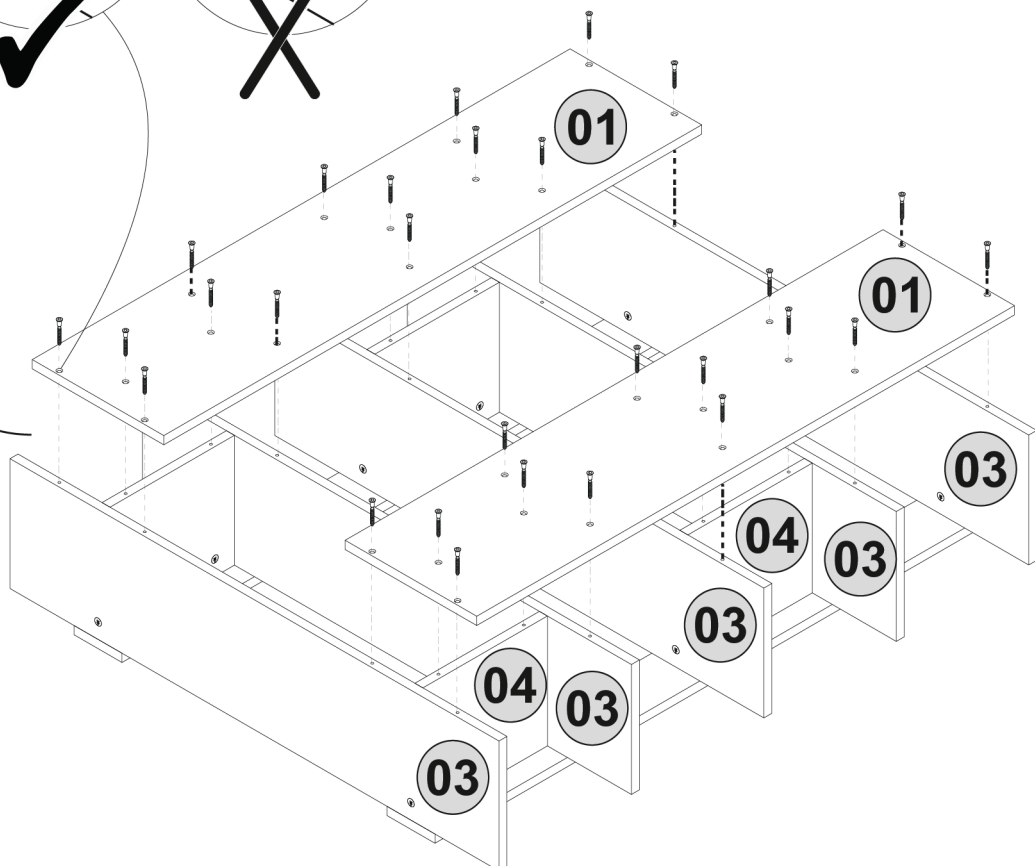

Missing Parts? Assembly Questions? Call us at 1-866-816-3822 or email help@regencyof.com for immediate assistance.

15

NCC5637LO
Niche Storage Console Cabinet 37"H x 56"W

16

28x

Missing Parts? Assembly Questions? Call us at 1-866-816-3822 or email help@regencyof.com for immediate assistance.