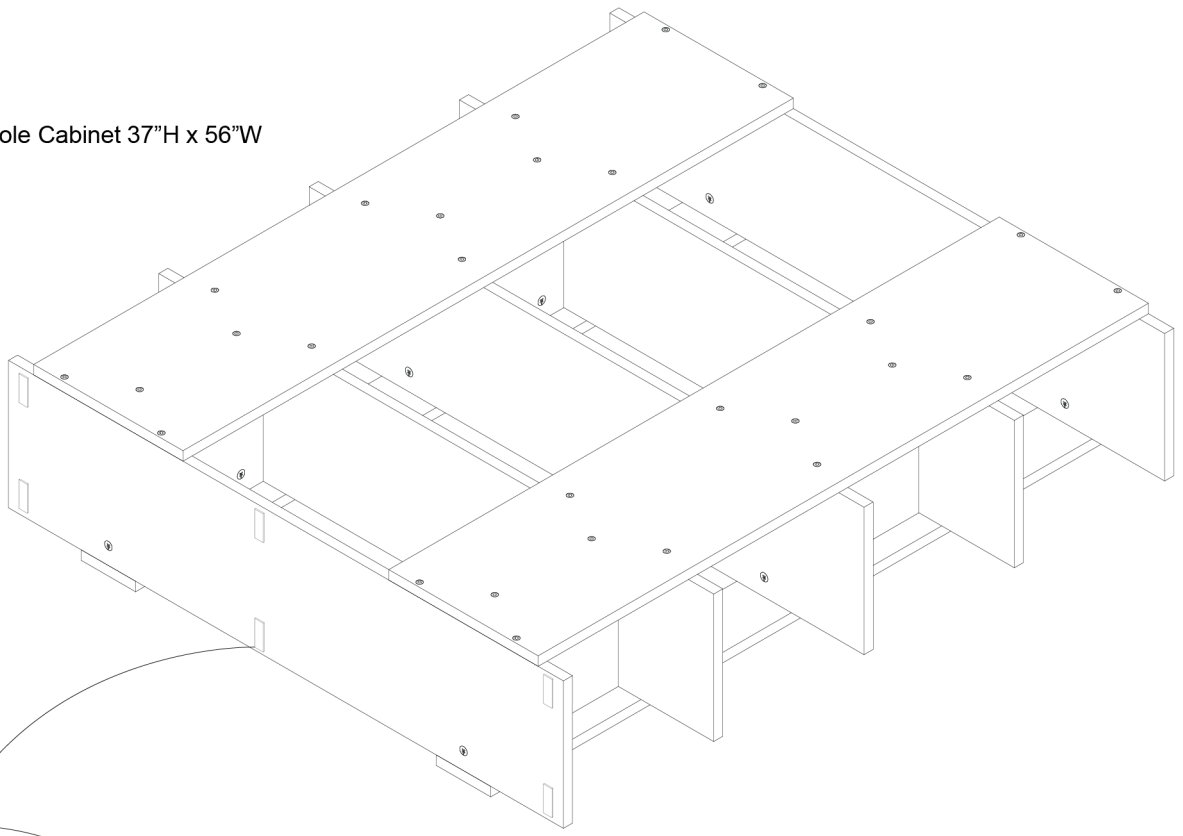

17

NCC5637LO

Niche Storage Console Cabinet 37"H x 56"W

Missing Parts? Assembly Questions? Call us at 1-866-816-3822 or email help@regencyof.com for immediate assistance.