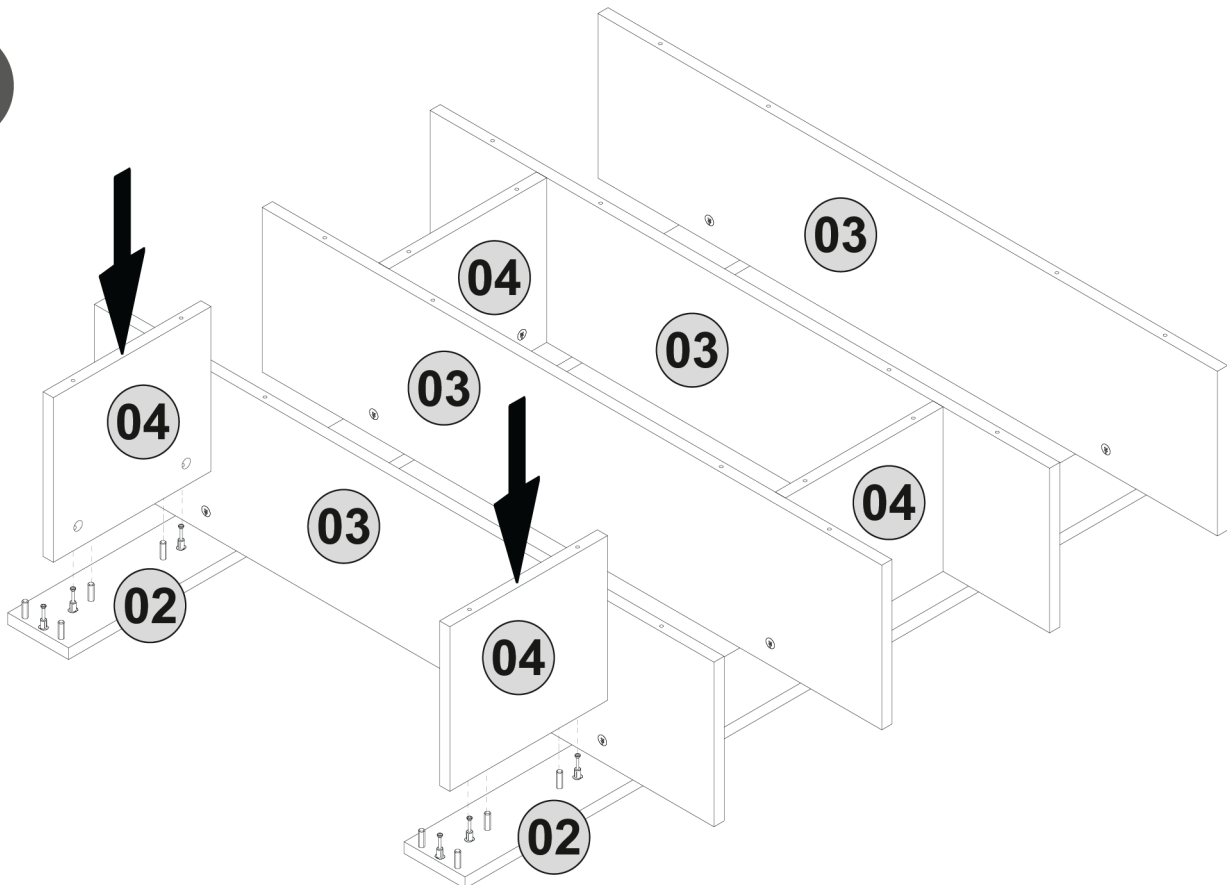

11

NCC5637LO
Niche Storage Console Cabinet 37"H x 56"W

2x

12

13

NCC5637LO
Niche Storage Console Cabinet 37"H x 56"W

4x

14