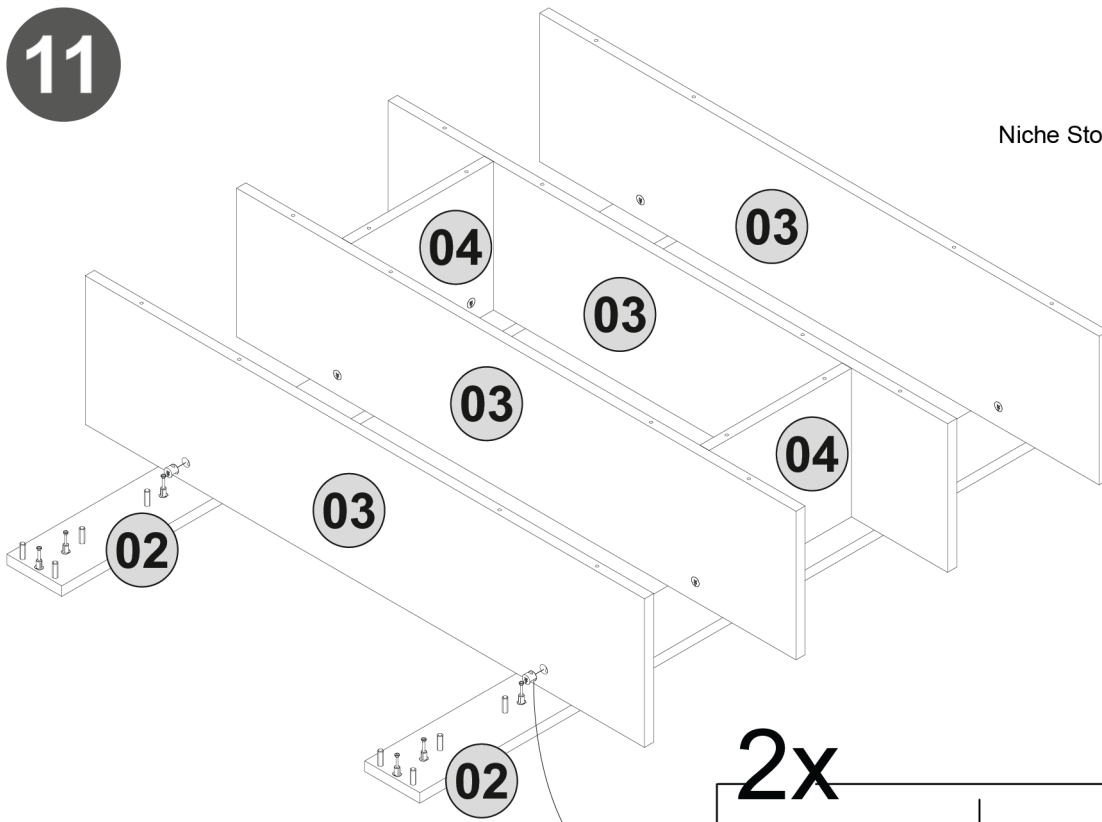

11

NCC5637LO
Niche Storage Console Cabinet 37"H x 56"W