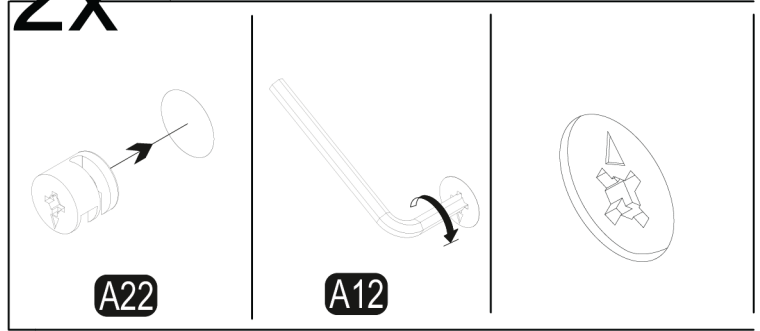

4

Missing Parts? Assembly Questions? Call us at 1-866-816-3822 or email help@regencyof.com for immediate assistance.

5

NCC5637LO
Niche Storage Console Cabinet 37"H x 56"W

2x

6

Missing Parts? Assembly Questions? Call us at 1-866-816-3822 or email help@regencyof.com for immediate assistance.