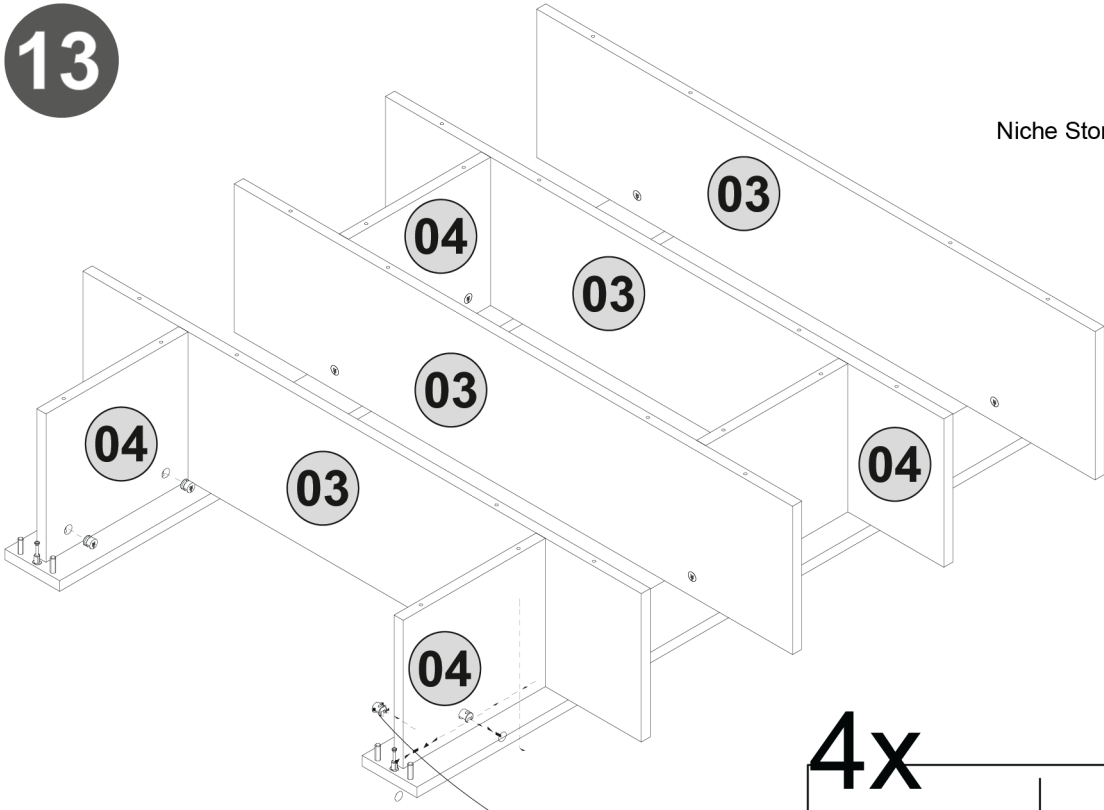

11

NCC5637LO
Niche Storage Console Cabinet 37"H x 56"W

2x

12

13

NCC5637LO
Niche Storage Console Cabinet 37"H x 56"W

4x

14