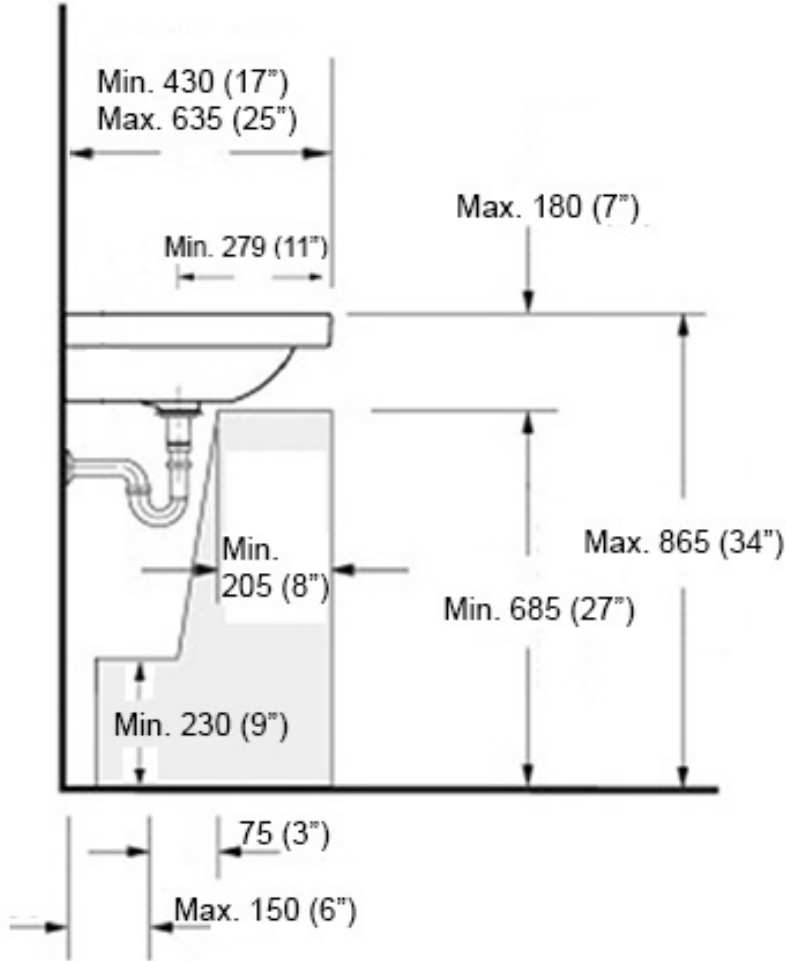

Codes & Standards:

- ADA Compliant

* WS Bath Collections reserves the right to revise dimensions or information on this sheet without notice

Collection |
Nova

Model |
Nova 60

Dimensions Metric

1 inch = 2.54 cm

Matte Black
WSBC 53991.22

MOUNTING HARDWARE

Wall-mount installation

Vessel/ countertop installation

Bolts

Silicone (optional)

Collection
Nova

Model |
Nova 60

Dimensions Metric
1 inch = 2.54 cm
1 inch = 25.4 mm

WS[®]
BATH
COLLECTIONS

1051 Lea Drive - Collegeville, PA 19426
Tel. 215 513 9400 - Fax 610 831 0215
www.ws bathcollections.com - info@ws bathcollections.com

Recommended ADA Installation

Note: ADA Compliant when installed in accordance with ADA guidelines

| | | | |
|-----------------------------------|-----------------------------------|--|--|
| <p>Collection Nova</p> | <p>Model Nova 60</p> | <p>Dimensions Metric 1 inch = 2.54 cm 1 inch = 25.4 mm</p> | <p>WS[®] BATH COLLECTIONS 1051 Lea Drive - Collegeville, PA 19426 Tel. 215 513 9400 - Fax 610 831 0215 www.ws bathcollections.com - info@ws bathcollections.com</p> |
|-----------------------------------|-----------------------------------|--|--|