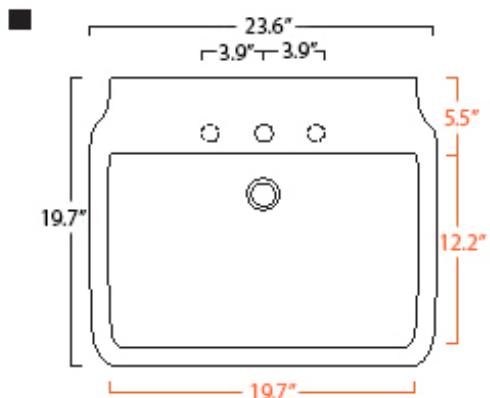

Codes & Standards:

- ADA Compliant

* WS Bath Collections reserves the right to revise dimensions or information on this sheet without notice

Collection |
Nova

Model |
Nova 60

Dimensions Metric

1 inch = 2.54 cm

1 inch = 25.4 mm

WS®
BATH
COLLECTIONS

1051 Lea Drive - Collegeville, PA 19426
Tel. 215 513 9400 - Fax 610 831 0215

www.ws bathcollections.com - info@ws bathcollections.com

- = smaltato perimetralmente all glazed sides
- = non smaltato dietro unglazed behind

- U= sottopiano undercounter
- I = incasso inset
- A = appoggio freestanding
- W= sospeso wall hung

Collection
Nova

Model |
Nova 60

Dimensions Metric
1 inch = 2.54 cm
1 inch = 25.4 mm

WS[®]
BATH
COLLECTIONS

Dimensions Metric
1 inch = 2.54 cm
1 inch = 25.4 mm

WS[®]
BATH
COLLECTIONS

1051 Lea Drive - Collegeville, PA 19426
Tel. 215 513 9400 - Fax 610 831 0215
www.ws bathcollections.com - info@ws bathcollections.com