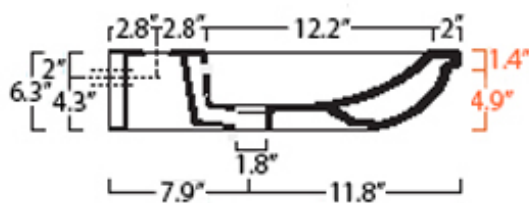

Codes & Standards:

- ADA Compliant

* WS Bath Collections reserves the right to revise dimensions or information on this sheet without notice

Collection |
Nova

Model |
Nova 60

Dimensions Metric

1 inch = 2.54 cm

1 inch = 25.4 mm

WS®
BATH
COLLECTIONS

1051 Lea Drive - Collegeville, PA 19426
Tel. 215 513 9400 - Fax 610 831 0215

www.ws bathcollections.com - info@ws bathcollections.com

- = smaltato perimetralmente all glazed sides
- = non smaltato dietro unglazed behind

- U= sottopiano undercounter
- I = incasso inset
- A = appoggio freestanding
- W= sospeso wall hung

Collection
Nova

Model |
Nova 60

Dimensions Metric
1 inch = 2.54 cm
1 inch = 25.4 mm

WS[®]
BATH
COLLECTIONS