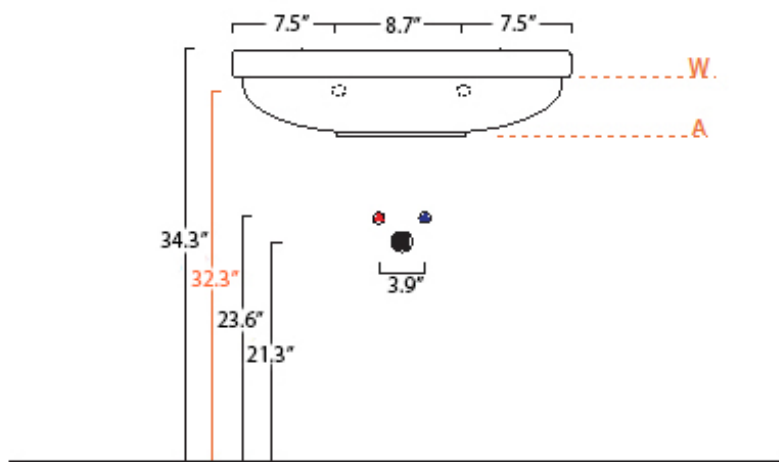

Codes & Standards:

- ADA Compliant

* WS Bath Collections reserves the right to revise dimensions or information on this sheet without notice

Collection |
Nova

Model |
Nova 60

Dimensions Metric

1 inch = 2.54 cm

1 inch = 25.4 mm

WS®
BATH
COLLECTIONS

1051 Lea Drive - Collegeville, PA 19426
Tel. 215 513 9400 - Fax 610 831 0215

www.ws bathcollections.com - info@ws bathcollections.com

- = smaltato perimetralmente all glazed sides
- = non smaltato dietro unglazed behind

- U= sottopiano undercounter
- I = incasso inset
- A = appoggio freestanding
- W= sospeso wall hung

Collection
Nova

Model |
Nova 60

Dimensions Metric
1 inch = 2.54 cm
1 inch = 25.4 mm

WS[®]
BATH
COLLECTIONS