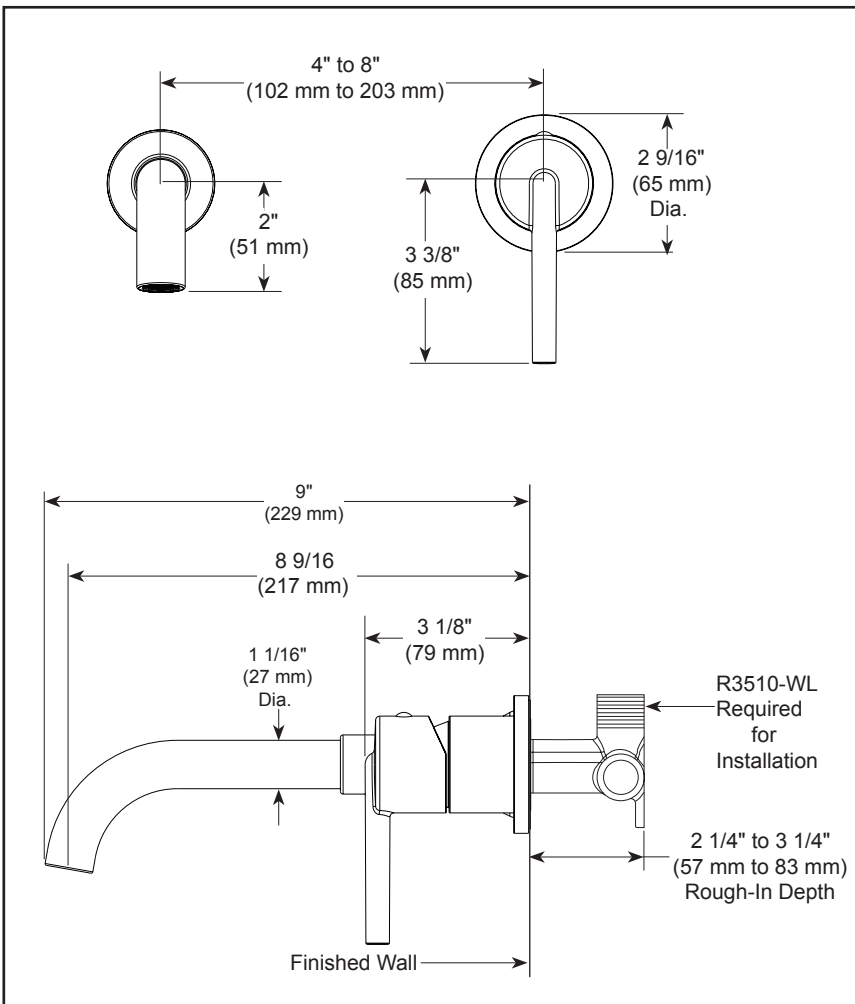

see what Delta can doSM

BATHROOM FAUCETS

- Trinsic™ Bath Collection
- Two Hole On Wall

STANDARD SPECIFICATIONS:

- Max 1.2 gpm @ 60 psi, 4.5 L/min @ 414 kPa
- Single handle bathroom faucet for wall mount installation
- Cast brass body
- Control mechanism is the ceramic disc cartridge
- Rough-in R3510-WL required for installation

COMPLIES WITH:

- ASME A112.18.1/CSA B125.1
- ICC / ANSI A117.1
- EPA WaterSense®

T3559LF-▲WL

▲ Designate proper finish suffix

Delta Faucet Company reserves the right (1) to make changes in specifications and materials, and (2) to change or discontinue models, both without notice or obligation. Dimensions are for reference only. See current full-line price book or www.deltafaucet.com for finish options and product availability.