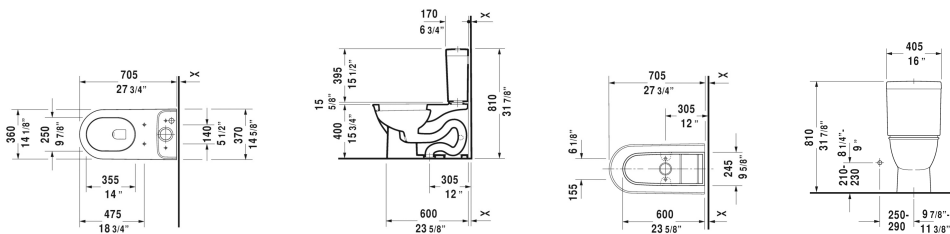

Darling New Toilet kit # D2101800

|< 16" Inch >|

Toilet kit	Dimension	Weight	Order number
Toilet bowl & Tank			
Colors			
00 White			
Variant			
	16" x 27 1/2" Inch	108.1 lb	D2101800
Suitable products			
Two-Piece toilet (without tank), suitable for SensoWash Starck, syphonic, 12" rough-in, vertical outlet, cUPC® listed*, 1.28 gpf, 14 5/8" x 27 1/2" Inch	14 5/8" x 27 1/2" Inch		212601
Tank with single flush piston valve, top flush, bottom left supply, cUPC® listed*, 1.28 gpf, 16" x 6 7/8" Inch	16" x 6 7/8" Inch		093120

All drawings contain the necessary measurements which are subject to standard tolerances. They are stated in inch & mm and are non-binding. Exact measurements, in particular for customized installation scenarios, can only be taken from the finished ceramic piece.