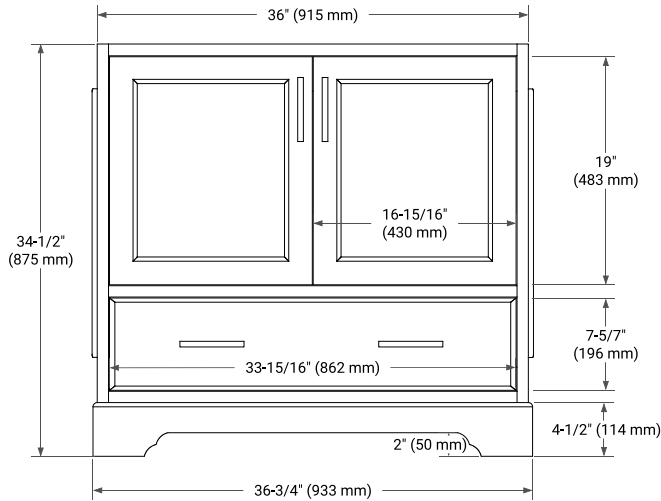

36" SINGLE SINK BASE CABINET

BASE CABINET DIMENSIONS

36" W x 21.5" D x 34.5" H

FEATURES

- Solid wood frame & plywood panels
- Dovetail drawers and joints
- Soft closing doors & drawers

HARDWARE FINISHES*

Brushed Nickel   Satin Brass   Matte Black   Polished Chrome

*Hardware comes preinstalled with the illustrated option. Other finishes are available on our online store if you prefer a different one.

AVAILABLE COLORS

White   Grey   Midnight Blue

FRONT VIEW

SIDE VIEW

PLAN VIEW