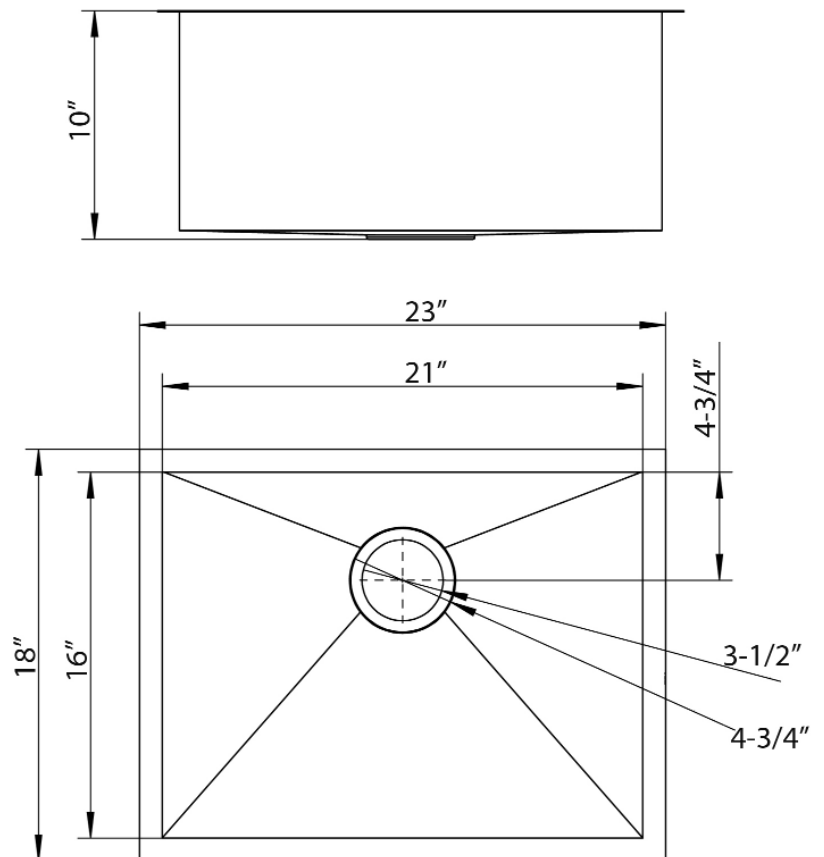

23" SABRINA RECTANGULAR STAINLESS STEEL PREP SINK

Cat. No
PSSSB2066-SS

W: 23"
D: 18"
H: 10"

***Please do NOT cut hole without
template or actual product.**

Interior Dimensions:

Basin Interior: 21" W x 16" D
Basin Depth: 9-1/2"

Features:

- ▶ Solid 16 gauge, 304 grade metal construction
- ▶ Single square bowl
- ▶ Matte finish
- ▶ Zero radius corners for easy cleaning
- ▶ Coated for sound insulation
- ▶ Mounting clips and template included
- ▶ Lip is 1-1/16" wide
- ▶ Drain is 3-1/2"
- ▶ Drain sold separately
- ▶ Wire grid available to purchase separately,
PSSSB2066-Wire

Dimensions of fixture are nominal and may vary within the range of tolerances established by ANSI Standard A112.19.2. Dimensions and specifications subject to change without notice.