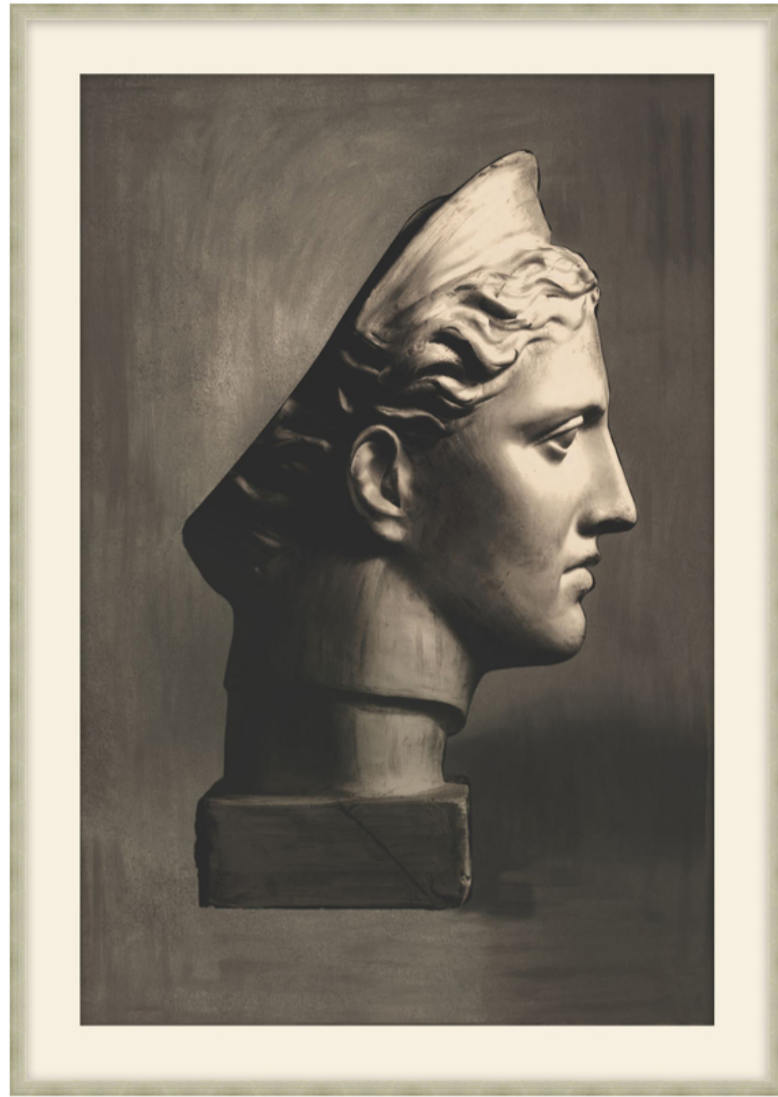

THEODORE ALEXANDER

Roman Profile 6

D3128S62542-5116

Wood Frame

Textured Paper - Floated Deckled

M4 - Warm White Smooth + White Core Width:2.5"

W 15½ x D 1¼ x H 19½ inches

Material(s):

Collection: Art by TA

Style: Modern / Formal Modern

Type: Décor / Wall Art