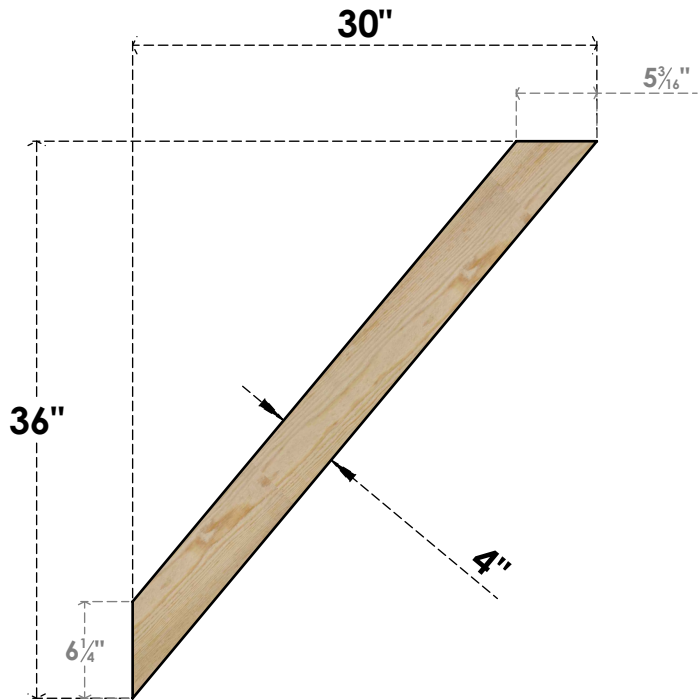

BRC04X30X36TRA00RDF

4"W X 30"D X 36"H TRADITIONAL ROUGH SAWN BRACE, DOUGLAS FIR

SIDE

FRONT

EKENA MILLWORK
2300 WEST MAIN ST.
CLARKSVILLE, TX 75426
TOLL FREE: 866-607-0453
WWW.EKENAMILLWORK.COM

NOTES

1. INSTALLATION TO BE COMPLETED IN ACCORDANCE WITH MANUFACTURER'S SPECIFICATIONS.
2. DRAWING MAY NOT BE TO SCALE
3. THIS DRAWING IS INTENDED FOR DESIGN AND PLANNING PURPOSES ONLY.
4. ALL INFORMATION CONTAINED HEREIN WAS CURRENT AT THE TIME OF DEVELOPMENT BUT MUST BE REVIEWED AND APPROVED BY THE PRODUCT MANUFACTURER TO BE CONSIDERED ACCURATE.
5. PRODUCTS ARE NOT KILN DRIED. THIS ITEM IS UNIQUE AND WILL CONTAIN THE NATURAL VARIATIONS THAT THE WOOD SPECIES OFFERS. THIS MAY RESULT IN VARIATIONS UP TO 1/4"