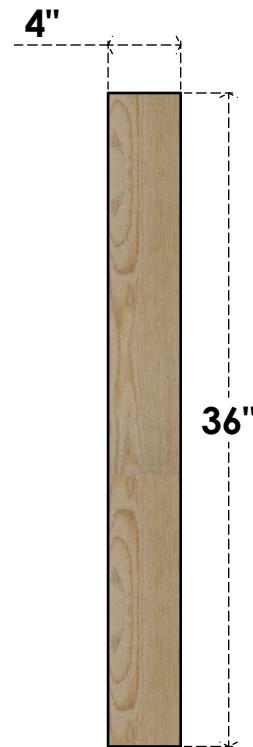

BRC04X30X36TRA00RDF

4"W X 30"D X 36"H TRADITIONAL ROUGH SAWN BRACE, DOUGLAS FIR

SIDE

FRONT

EKENA MILLWORK
2300 WEST MAIN ST.
CLARKSVILLE, TX 75426
TOLL FREE: 866-607-0453
WWW.EKENAMILLWORK.COM

NOTES

1. INSTALLATION TO BE COMPLETED IN ACCORDANCE WITH MANUFACTURER'S SPECIFICATIONS.
2. DRAWING MAY NOT BE TO SCALE
3. THIS DRAWING IS INTENDED FOR DESIGN AND PLANNING PURPOSES ONLY.
4. ALL INFORMATION CONTAINED HEREIN WAS CURRENT AT THE TIME OF DEVELOPMENT BUT MUST BE REVIEWED AND APPROVED BY THE PRODUCT MANUFACTURER TO BE CONSIDERED ACCURATE.
5. PRODUCTS ARE NOT KILN DRIED. THIS ITEM IS UNIQUE AND WILL CONTAIN THE NATURAL VARIATIONS THAT THE WOOD SPECIES OFFERS. THIS MAY RESULT IN VARIATIONS UP TO 1/4"