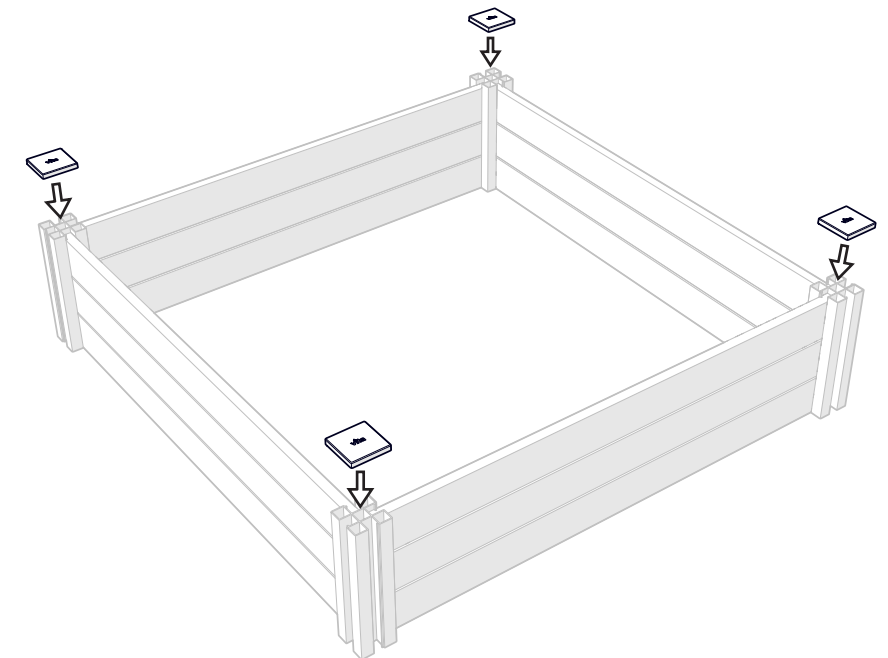

REQUIRED TOOLS AND MATERIALS
(NOT INCLUDED)

OUTILS ET MATÉRIAUX REQUIS
(NON INCLUS)

HERRAMIENTAS Y MATERIALES REQUERIDOS
(NO INCLUIDOS)

354 L (Liters)
or
12.5 Ft³ (Cubic Feet)