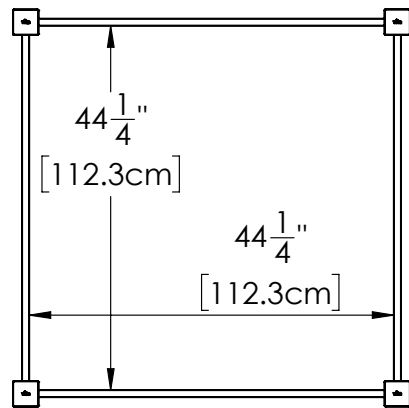

# 4X4X11 GARDEN BED

4 X 4 X 11 JARDIN  
 4 X 4 X 11 JARDÍN

Item No.	Description	Dimensions	QTY.
1	Wallboard	44" x 11" (111.7 cm x 27.9 cm)	4
2	Post	11.5" (29.2 cm)	4
3	Post Cap	3 1/8" X 3 1/8" (7.9 cm X 7.9 cm)	4