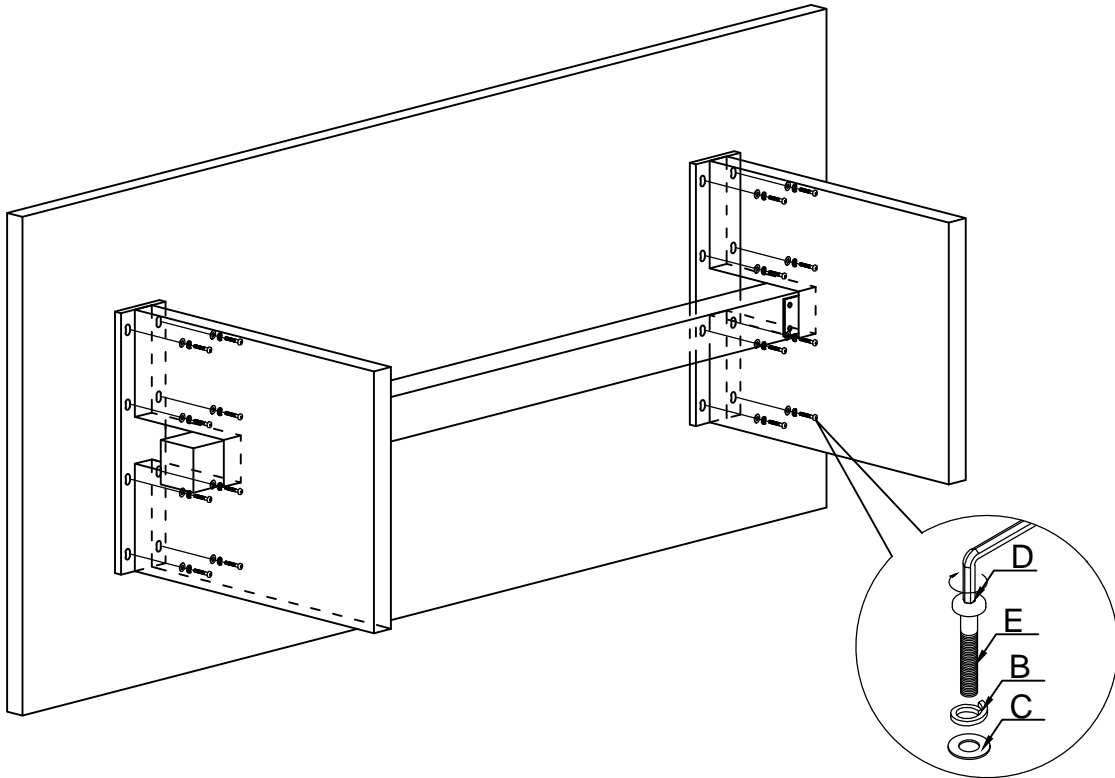

ASSEMBLY INSTRUCTION

3