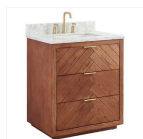

Marilyn
Woodgrain 30"...