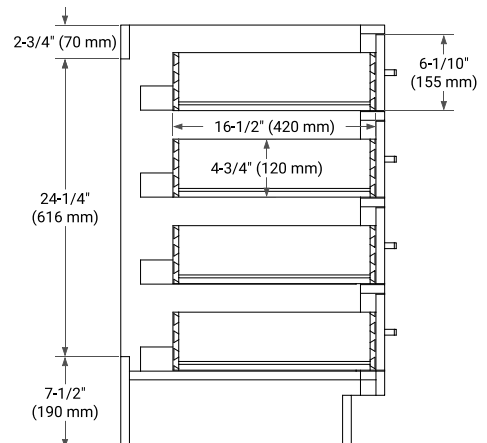

36" RIGHT OFFSET CABINET

BASE CABINET DIMENSIONS

36" W x 21.5" D x 34.5" H

FEATURES

- Solid wood frame & plywood panels
- Dovetail drawers and joints
- Soft closing doors & drawers

HARDWARE FINISHES*

Brushed Nickel Satin Brass Matte Black Polished Chrome

37" RIGHT RECTANGLE SINK COUNTERTOP WITH 1.5 IN. THICKNESS

OVERALL DIMENSIONS

37" W x 22" D x 1.5" H

COUNTERTOP OPTIONS

Carrara Marble

White Quartz

FEATURES

- Solid countertop with mitered edges & seams
- Undermount white rectangular sink
- Pre-drilled for 8" widespread faucet

INCLUDED

- Countertop
- Matching Backsplash
- Rectangle Sink

COUNTERTOP PLAN VIEW

EDGE SIDE VIEW

THREE DIMENSIONAL COUNTERTOP VIEW