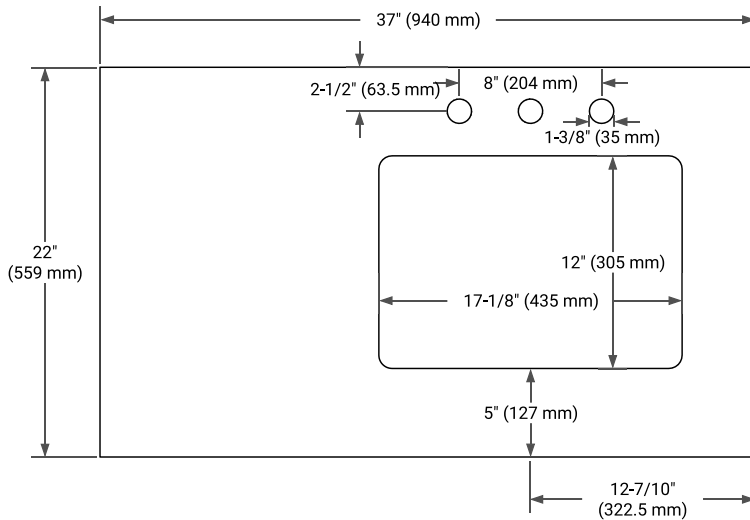

36" RIGHT OFFSET CABINET

BASE CABINET DIMENSIONS

36" W x 21.5" D x 34.5" H

FEATURES

- Solid wood frame & plywood panels
- Dovetail drawers and joints
- Soft closing doors & drawers

HARDWARE FINISHES*

Brushed Nickel Satin Brass Matte Black Polished Chrome

37" RIGHT RECTANGLE SINK COUNTERTOP WITH 1.5 IN. THICKNESS

OVERALL DIMENSIONS

37" W x 22" D x 1.5" H

COUNTERTOP OPTIONS

Carrara Marble

White Quartz

FEATURES

- Solid countertop with mitered edges & seams
- Undermount white rectangular sink
- Pre-drilled for 8" widespread faucet

INCLUDED

- Countertop
- Matching Backsplash
- Rectangle Sink

COUNTERTOP PLAN VIEW

EDGE SIDE VIEW

THREE DIMENSIONAL COUNTERTOP VIEW