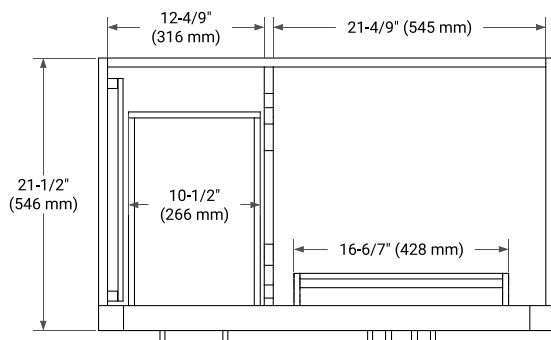

36" RIGHT OFFSET CABINET

BASE CABINET DIMENSIONS

36" W x 21.5" D x 34.5" H

FEATURES

- Solid wood frame & plywood panels
- Dovetail drawers and joints
- Soft closing doors & drawers

HARDWARE FINISHES*

Brushed Nickel Satin Brass Matte Black Polished Chrome

37" RIGHT RECTANGLE SINK COUNTERTOP WITH 1.5 IN. THICKNESS

OVERALL DIMENSIONS

37" W x 22" D x 1.5" H

COUNTERTOP OPTIONS

Carrara Marble

White Quartz

FEATURES

- Solid countertop with mitered edges & seams
- Undermount white rectangular sink
- Pre-drilled for 8" widespread faucet

INCLUDED

- Countertop
- Matching Backsplash
- Rectangle Sink

COUNTERTOP PLAN VIEW

EDGE SIDE VIEW

THREE DIMENSIONAL COUNTERTOP VIEW