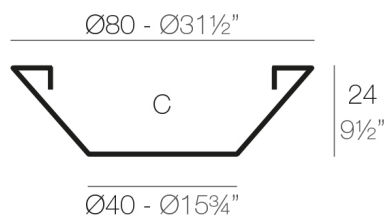

# CENTRE POT Ø80x24

By MACETEROS

View online: <https://www.vondom.com/products/40880>

### Weight

3.2 Kg

CENTRO Ø80  
CENTRE Ø31 1/2"

C = 70 L  
C = 18 1/2 gal