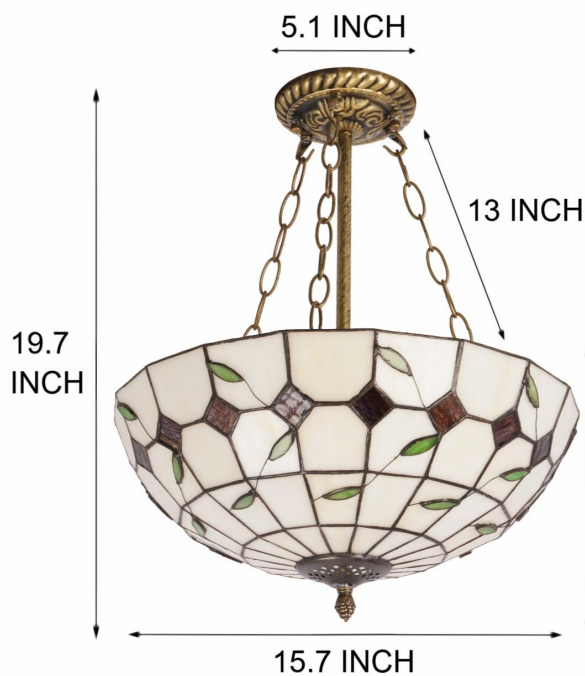

PRODUCT DIMENSION

E26 BaseX3

(Including warm light source)