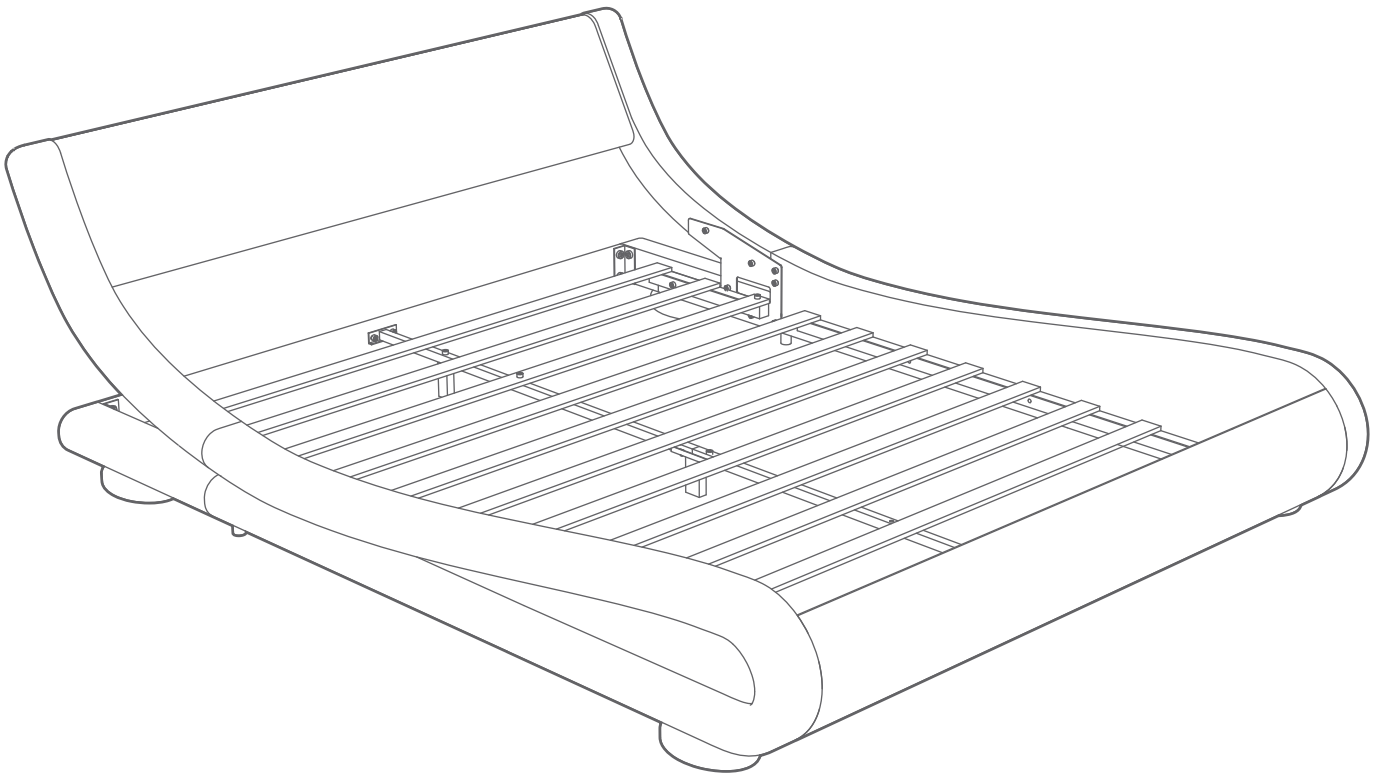

PLATFORM BED

ORIGINAL INSTRUCTION MANUAL

DEAR CUSTOMER,

Thank you for choosing our product. Please read this manual carefully before assembling or using the product, to avoid damage caused by improper use. If the product is passed on to third parties, this manual has to be passed on along with the product. For any question don't hesitate to contact us.

PARTS LIST

A3  1x	A4  1x
B1  1x	B2  1x
C1  1x	C2  1x
D1  1x	D2  1x
E3  2x	E2  2x

<p>F 4×</p> 	<p>G 1×</p> 		
<p>H 2×</p> 	<p>I2 1×</p> 		
<p>J 4×</p> 	<p>K2 2×</p> 		
<p>L 2×</p> 	<p>M 1×</p> 	<p>N 1×</p> 	
<p>O3 1×</p> 		<p>O4 1×</p> 	
<p>Q1 36×</p>  <p>M8×18mm</p>	<p>Q2 23×</p>  <p>M8×40mm</p>	<p>Q3 4×</p>  <p>M8×50mm</p>	<p>Q5 1×</p>  <p>M5 SPANNER</p>

HIDDEN PARTS

Open the velcro behind the headboard(N), and take out the accessories.

ASSEMBLY

Before your installation, please make sure that you have all the parts listed on the manual. If you find something missing, stop installing and contact your supplier immediately.