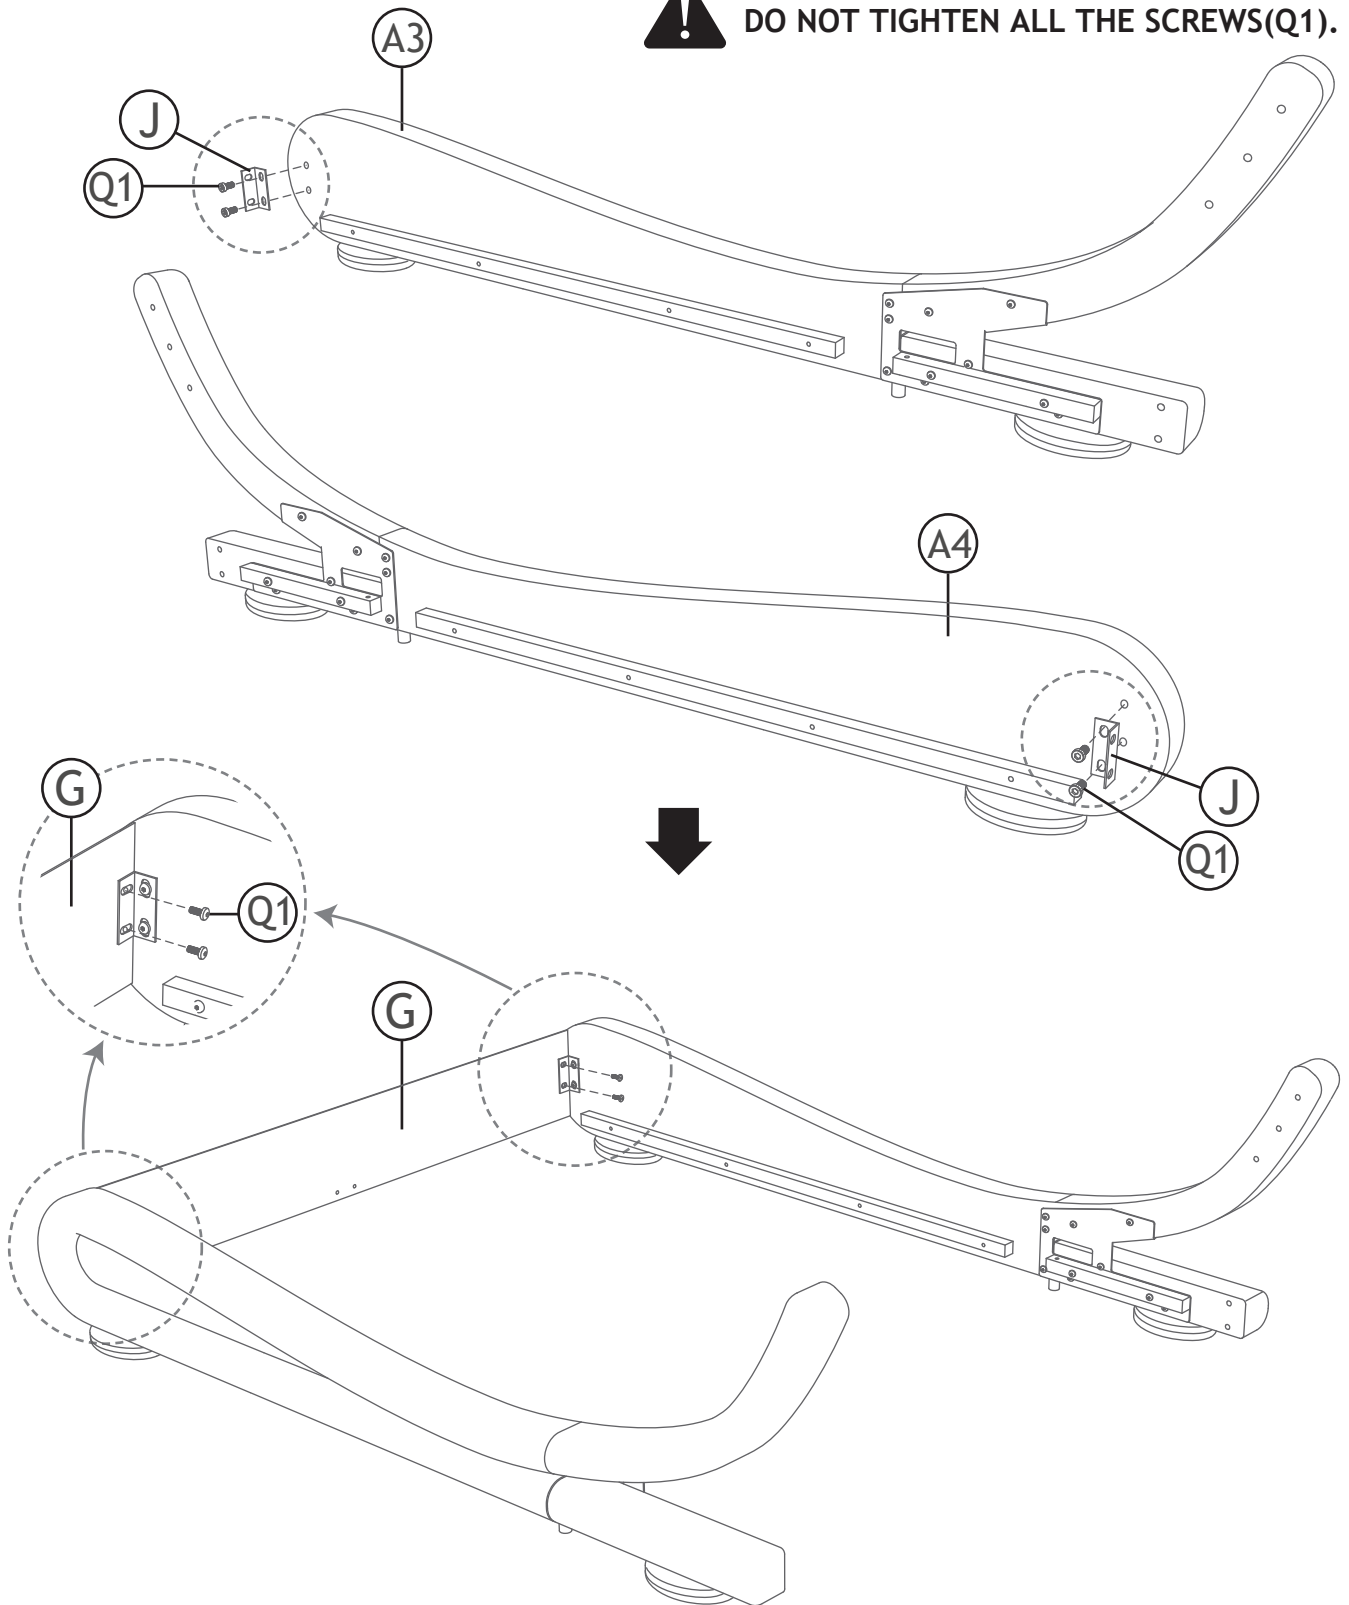

PARTS LIST

A3  1x	A4  1x
B1  1x	B2  1x
C1  1x	C2  1x
D1  1x	D2  1x
E3  2x	E2  2x

<p>F 4×</p> 	<p>G 1×</p> 		
<p>H 2×</p> 	<p>I2 1×</p> 		
<p>J 4×</p> 	<p>K2 2×</p> 		
<p>L 2×</p> 	<p>M 1×</p> 	<p>N 1×</p> 	
<p>O3 1×</p> 		<p>O4 1×</p> 	
<p>Q1 36×</p>  <p>M8×18mm</p>	<p>Q2 23×</p>  <p>M8×40mm</p>	<p>Q3 4×</p>  <p>M8×50mm</p>	<p>Q5 1×</p>  <p>M5 SPANNER</p>

HIDDEN PARTS

Open the velcro behind the headboard(N), and take out the accessories.

ASSEMBLY

Before your installation, please make sure that you have all the parts listed on the manual. If you find something missing, stop installing and contact your supplier immediately.

NOTE: Please do not completely tighten all the hardware until the entire assembly is completed!

1 Left

2

3

6

4 Right

5

8

6

! DO NOT TIGHTEN ALL THE SCREWS(Q1).

9

7

DO NOT TIGHTEN ALL THE SCREWS(Q1).

8

9

10