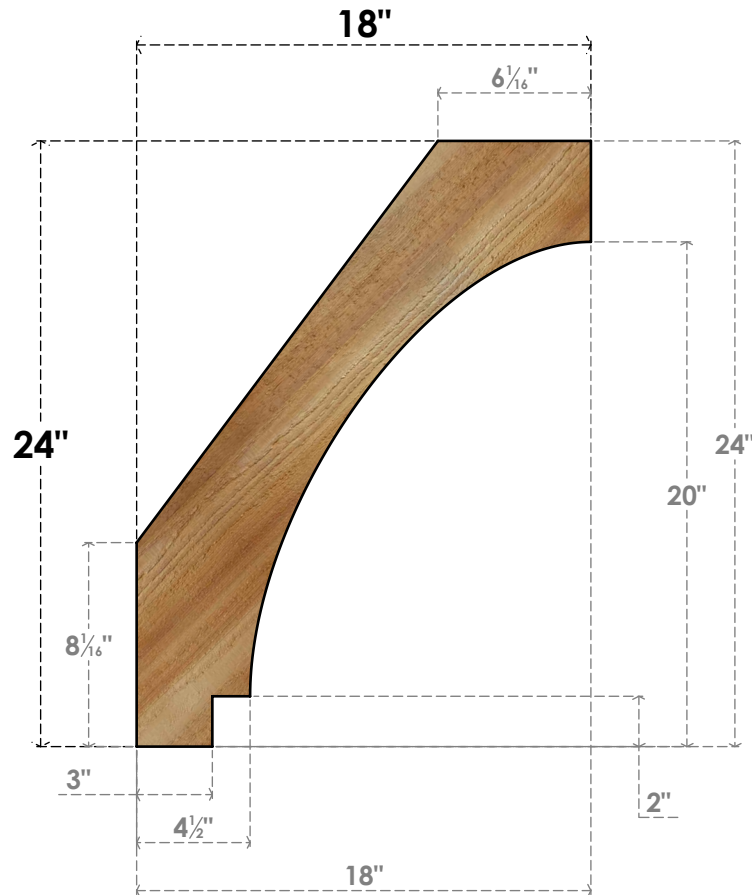

# BRC04X18X24IMP00RWR

4"W X 18"D X 24"H IMPERIAL ROUGH SAWN BRACE, WESTERN RED CEDAR

**SIDE**

**FRONT**

EKENA MILLWORK  
 2300 WEST MAIN ST.  
 CLARKSVILLE, TX 75426  
 TOLL FREE: 866-607-0453  
 WWW.EKENAMILLWORK.COM