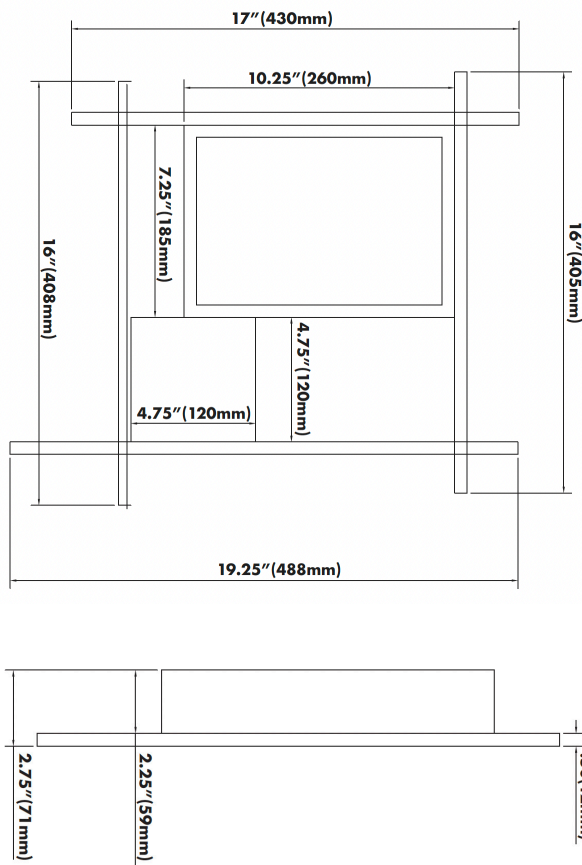

DIMENSIONS

FEATURES

- LUMENS: 659LM
- WATTS: 18W
- VOLTAGE: 120V AC
- CRI: 90
- CCT: 3000K
- IP RATED: DRY LOCATION
- MATERIAL: ALUMINUM / ACRYLIC
- FINISH: BLACK
- LIFETIME: 50,000 HOURS
- DIMMABLE: YES
- SHADE SHAPE: RECTANGULAR
- SHADE MATERIAL: ALUMINUM / ACRYLIC
- SHADE COLOR: BLACK
- WARRANTY: 5-YEAR LIMITED

Theoretical Lumens: XXX LM (subject to change)

Theoretical Wattage: XXX W (subject to change)

***Please note lumens and wattage are subject to change and will be determined post production of the first articles.