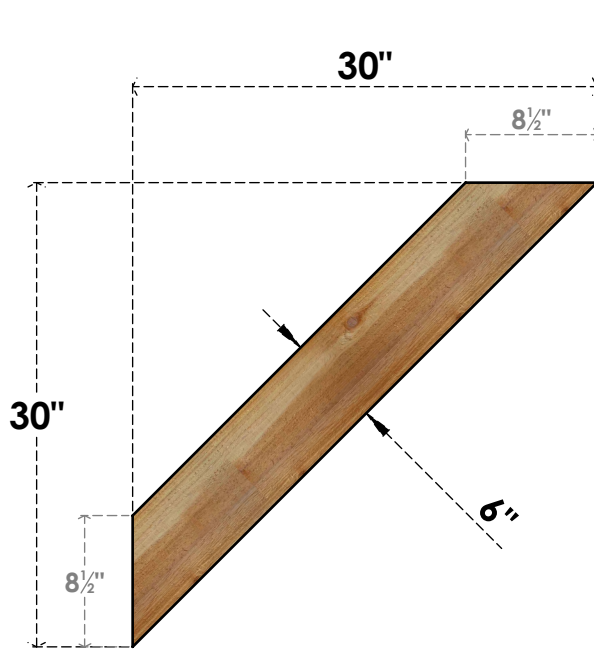

BRC06X30X30TRA00RWR

6"W X 30"D X 30"H TRADITIONAL ROUGH SAWN BRACE, WESTERN RED CEDAR

SIDE

FRONT

EKENA MILLWORK
2300 WEST MAIN ST.
CLARKSVILLE, TX 75426
TOLL FREE: 866-607-0453
WWW.EKENAMILLWORK.COM

NOTES

1. INSTALLATION TO BE COMPLETED IN ACCORDANCE WITH MANUFACTURER'S SPECIFICATIONS.
2. DRAWING MAY NOT BE TO SCALE
3. THIS DRAWING IS INTENDED FOR DESIGN AND PLANNING PURPOSES ONLY.
4. ALL INFORMATION CONTAINED HEREIN WAS CURRENT AT THE TIME OF DEVELOPMENT BUT MUST BE REVIEWED AND APPROVED BY THE PRODUCT MANUFACTURER TO BE CONSIDERED ACCURATE.
5. PRODUCTS ARE NOT KILN DRIED. THIS ITEM IS UNIQUE AND WILL CONTAIN THE NATURAL VARIATIONS THAT THE WOOD SPECIES OFFERS. THIS MAY RESULT IN VARIATIONS UP TO 1/4"