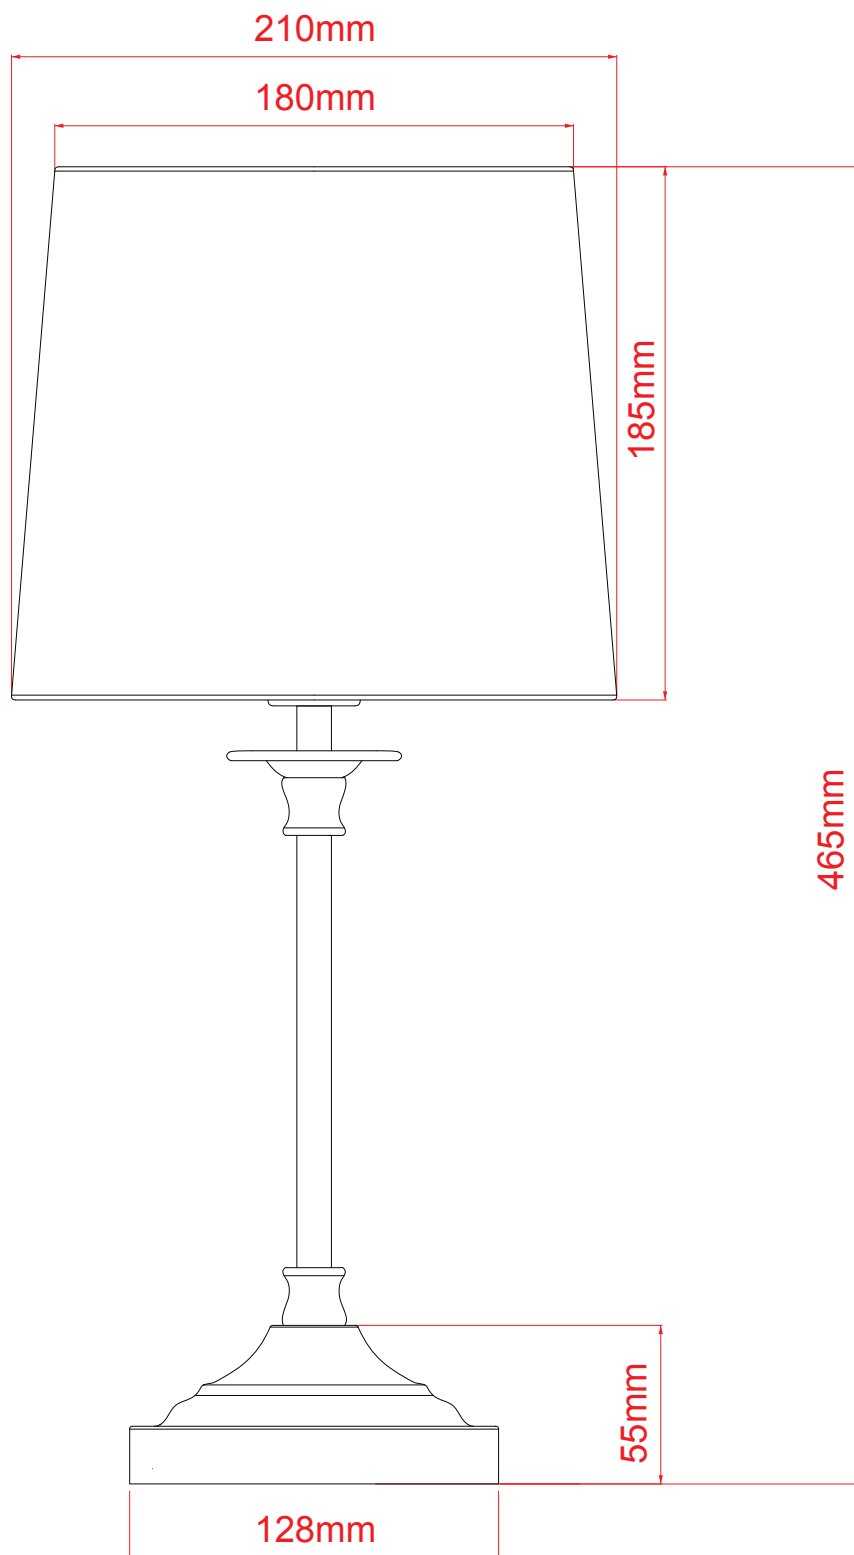

CERTIFICATION

CONTACT