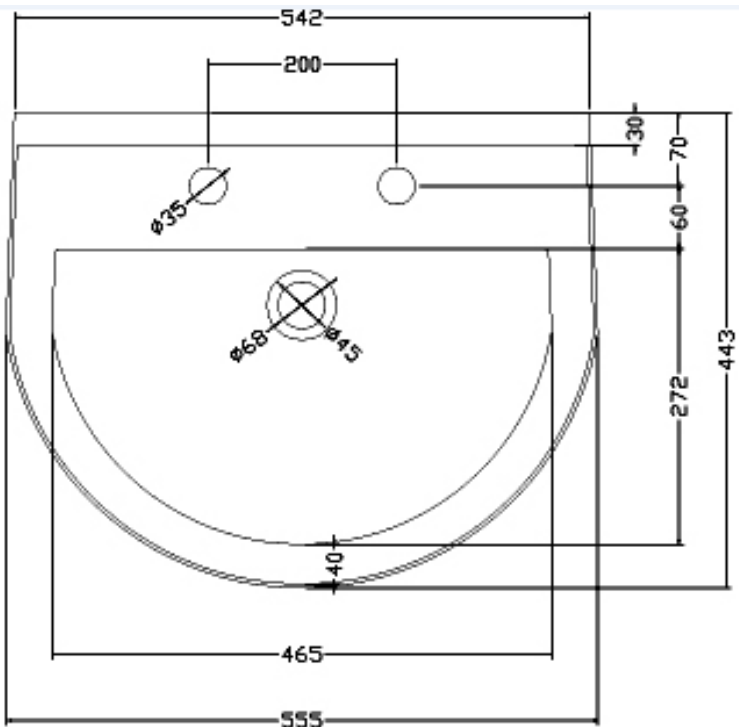

TECHNICAL DATASHEET

IVO 1TH BASIN & PEDESTAL

Barcode 5055369027484 / 5055369007080

Product Code NCS222 & NCS203

Finishes WHITE

Product Type CERAMIC

Guarantee & Aftercare

During installation extra care must be taken to avoid damaging the fittings. We provide a 5 year guarantee against faulty workmanship or materials (excluding serviceable parts), providing they have been installed, cared for and used in accordance with our instructions.

ADDITIONAL INFORMATION—The pedestal complies with the following standards. (Image shows basin & pedestal). Mono basin mixer not supplied.

- BS 3402: 1969: Specification for quality of vitreous china sanitary appliances
- BS EN 31 Pedestal wash basins
- BS 1188:1974: Ceramic wash basins and pedestals
- Water supply regulations 1999