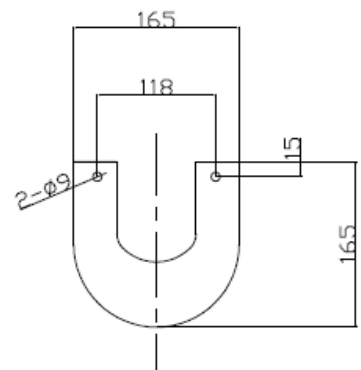

CUSTOMER CARE: For further information please call 01282 446789