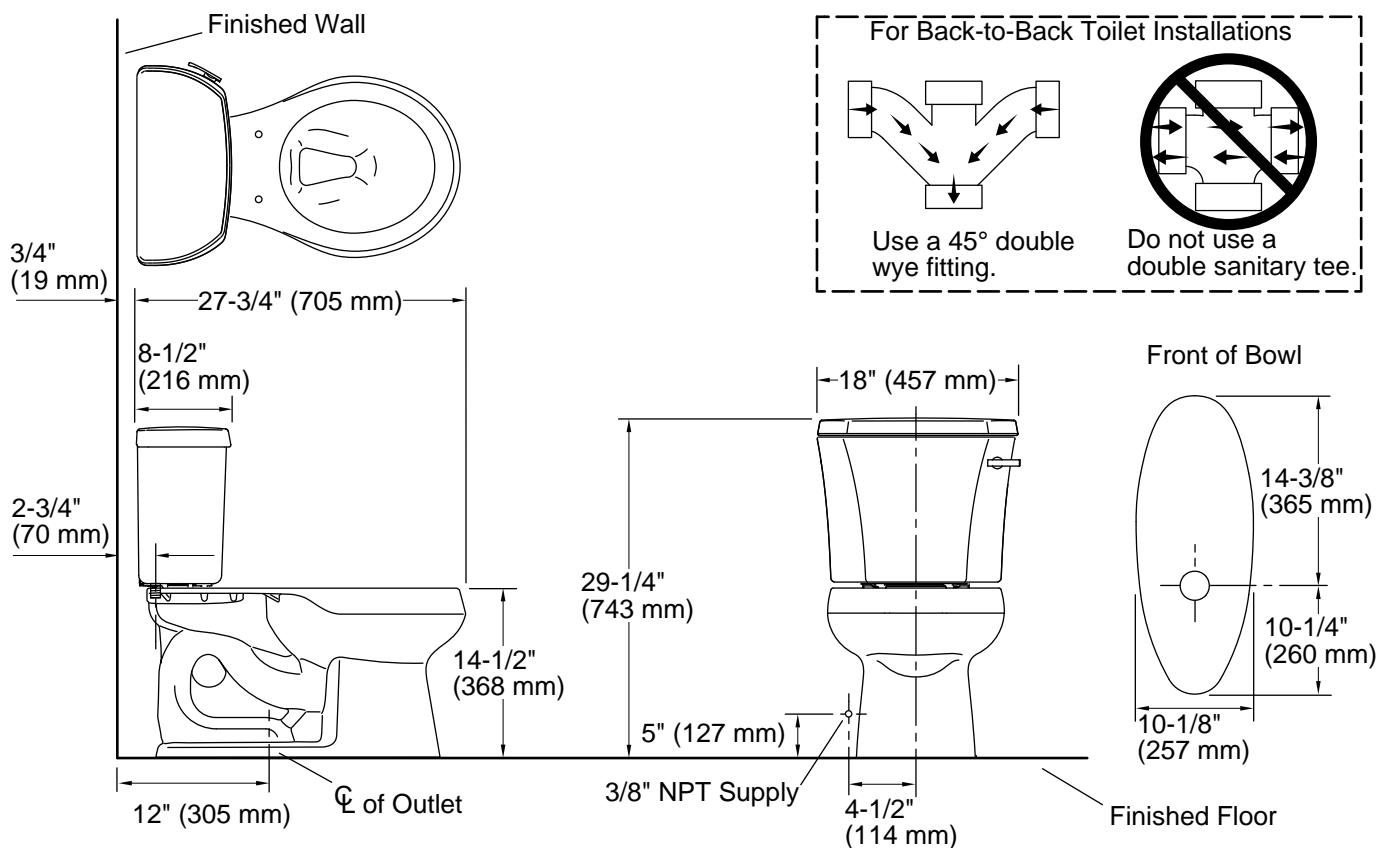

### Installation

- Standard 12" (305 mm) rough-in
- Three-bolt quick-connect installation
- Seat and supply line sold separately

## Technical Information

All product dimensions are nominal.

Toilet type:	Floor-mount
Waste Outlet:	Floor
Bowl shape:	Round-front
Flush type:	Class Five
Trap passageway:	2-1/8" (54 mm)
Water surface size:	10-1/2" x 7-3/4" (267 mm x 197 mm)
Rim to water surface:	5-1/4" (133 mm)
Rough-in:	12" (305 mm)
Seat-mounting holes:	5-1/2" (140 mm)

## Notes

Install this product according to the installation instructions.

For back-to-back toilet installations: Use only a 45° double wye fitting.