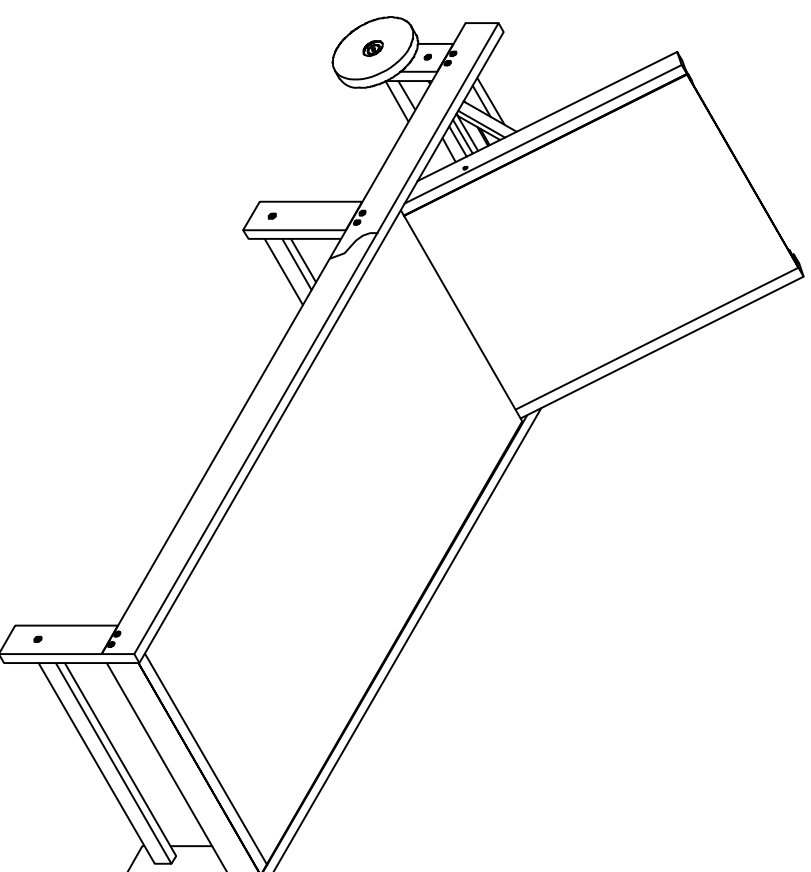

Part List and Hardware List

PIECE	DESCRIPTION	PICTURE	QUANTITY
1	Bed Frame		1x
2	Leg Without Wheels		4x
3	Tie Rod 1		3x
4	Tie Rod 2		1x
5	Leg With Wheels		2x
6	Wheel		2x
A	Screw 1	 M7x60 mm	6x
B	Screw 2	 M7x30 mm	2x
C	Screw 3	 M6x20 mm	12x
D	Washers	 M23x50x3 mm	2x
E	Allen Key	 M4	1x

JY

JONATHAN Y

MODEL#LNG1101-2SET

Product Dimension: 77"D x 23.6"W x 13"H

If there are any questions relating to defects, missing parts, assembly issues or replacements, please send a detailed email to cs@jonathany.com.

MODEL#LNG1101-2SET(TABLE)

Product Dimension: 16"D x 17"W x 24"H

Part List and Hardware List

PIECE	DESCRIPTION	PICTURE	QUANTITY
1	Table		1x
2	Tie Rod		1x
3	Leg		2x
A	Screw		6x
B	Allen Key		1x

If there are any questions relating to defects, missing parts, assembly issues or replacements, please send a detailed email to cs@jonathany.com.