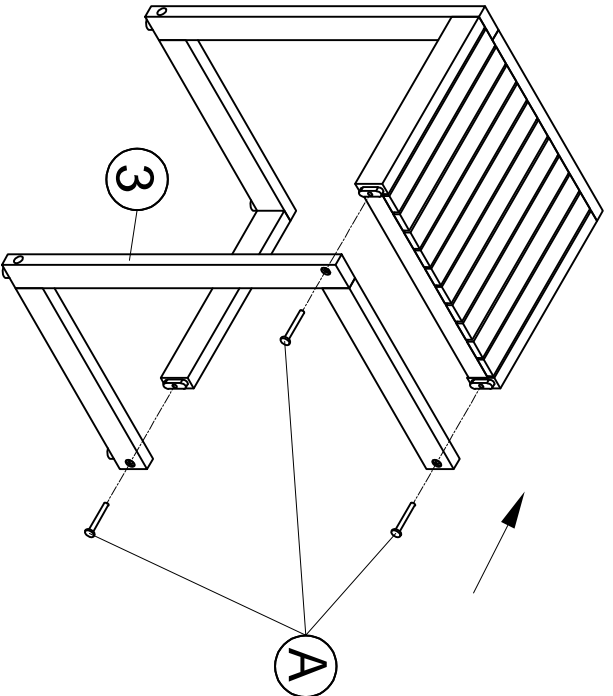

Part List and Hardware List

PIECE	DESCRIPTION	PICTURE	QUANTITY
1	Bed Frame		1x
2	Leg Without Wheels		4x
3	Tie Rod 1		3x
4	Tie Rod 2		1x
5	Leg With Wheels		2x
6	Wheel		2x
A	Screw 1	 M7x60 mm	6x
B	Screw 2	 M7x30 mm	2x
C	Screw 3	 M6x20 mm	12x
D	Washers	 M23x50x3 mm	2x
E	Allen Key	 M4	1x

MODEL#LNG1101-2SET(TABLE)

Product Dimension: 16"D x 17"W x 24"H

Part List and Hardware List

PIECE	DESCRIPTION	PICTURE	QUANTITY
1	Table		1x
2	Tie Rod		1x
3	Leg		2x
A	Screw		6x
B	Allen Key		1x

If there are any questions relating to defects, missing parts, assembly issues or replacements, please send a detailed email to cs@jonathany.com.

1

(A)	 M7x60 mm	1x
(B)	 M4	1x

2

(A)	 M7x60 mm	2x
(B)	 M4	1x

3

(A)	 M7x60 mm	3x
(B)	 M4	1x

4