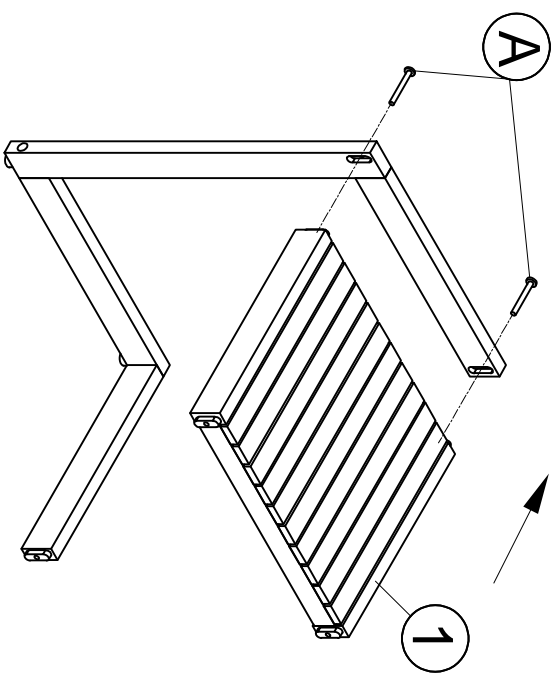

Part List and Hardware List

PIECE	DESCRIPTION	PICTURE	QUANTITY
1	Bed Frame		1x
2	Leg Without Wheels		4x
3	Tie Rod 1		3x
4	Tie Rod 2		1x
5	Leg With Wheels		2x
6	Wheel		2x
A	Screw 1	 M7x60 mm	6x
B	Screw 2	 M7x30 mm	2x
C	Screw 3	 M6x20 mm	12x
D	Washers	 M23x50x3 mm	2x
E	Allen Key	 M4	1x

(A)	 M7x60 mm	4X
(E)	 M4	1X

1

3

2

(A)	 M7x60 mm	2X
(B)	 M7x30 mm	2X
(D)		2X

4

(C)	 M6x20 mm	12X
-----	--	-----

JONATHAN Y

MODEL#LNG1101-2SET(TABLE)

Product Dimension: 16"D x 17"W x 24"H

Part List and Hardware List

PIECE	DESCRIPTION	PICTURE	QUANTITY
1	Table		1x
2	Tie Rod		1x
3	Leg		2x
A	Screw		6x
B	Allen Key		1x

If there are any questions relating to defects, missing parts, assembly issues or replacements, please send a detailed email to cs@jonathany.com.

1

(A)	 M7x60 mm	1x
(B)	 M4	1x

2

(A)	 M7x60 mm	2x
(B)	 M4	1x

3

(A)	 M7x60 mm	3x
(B)	 M4	1x

4