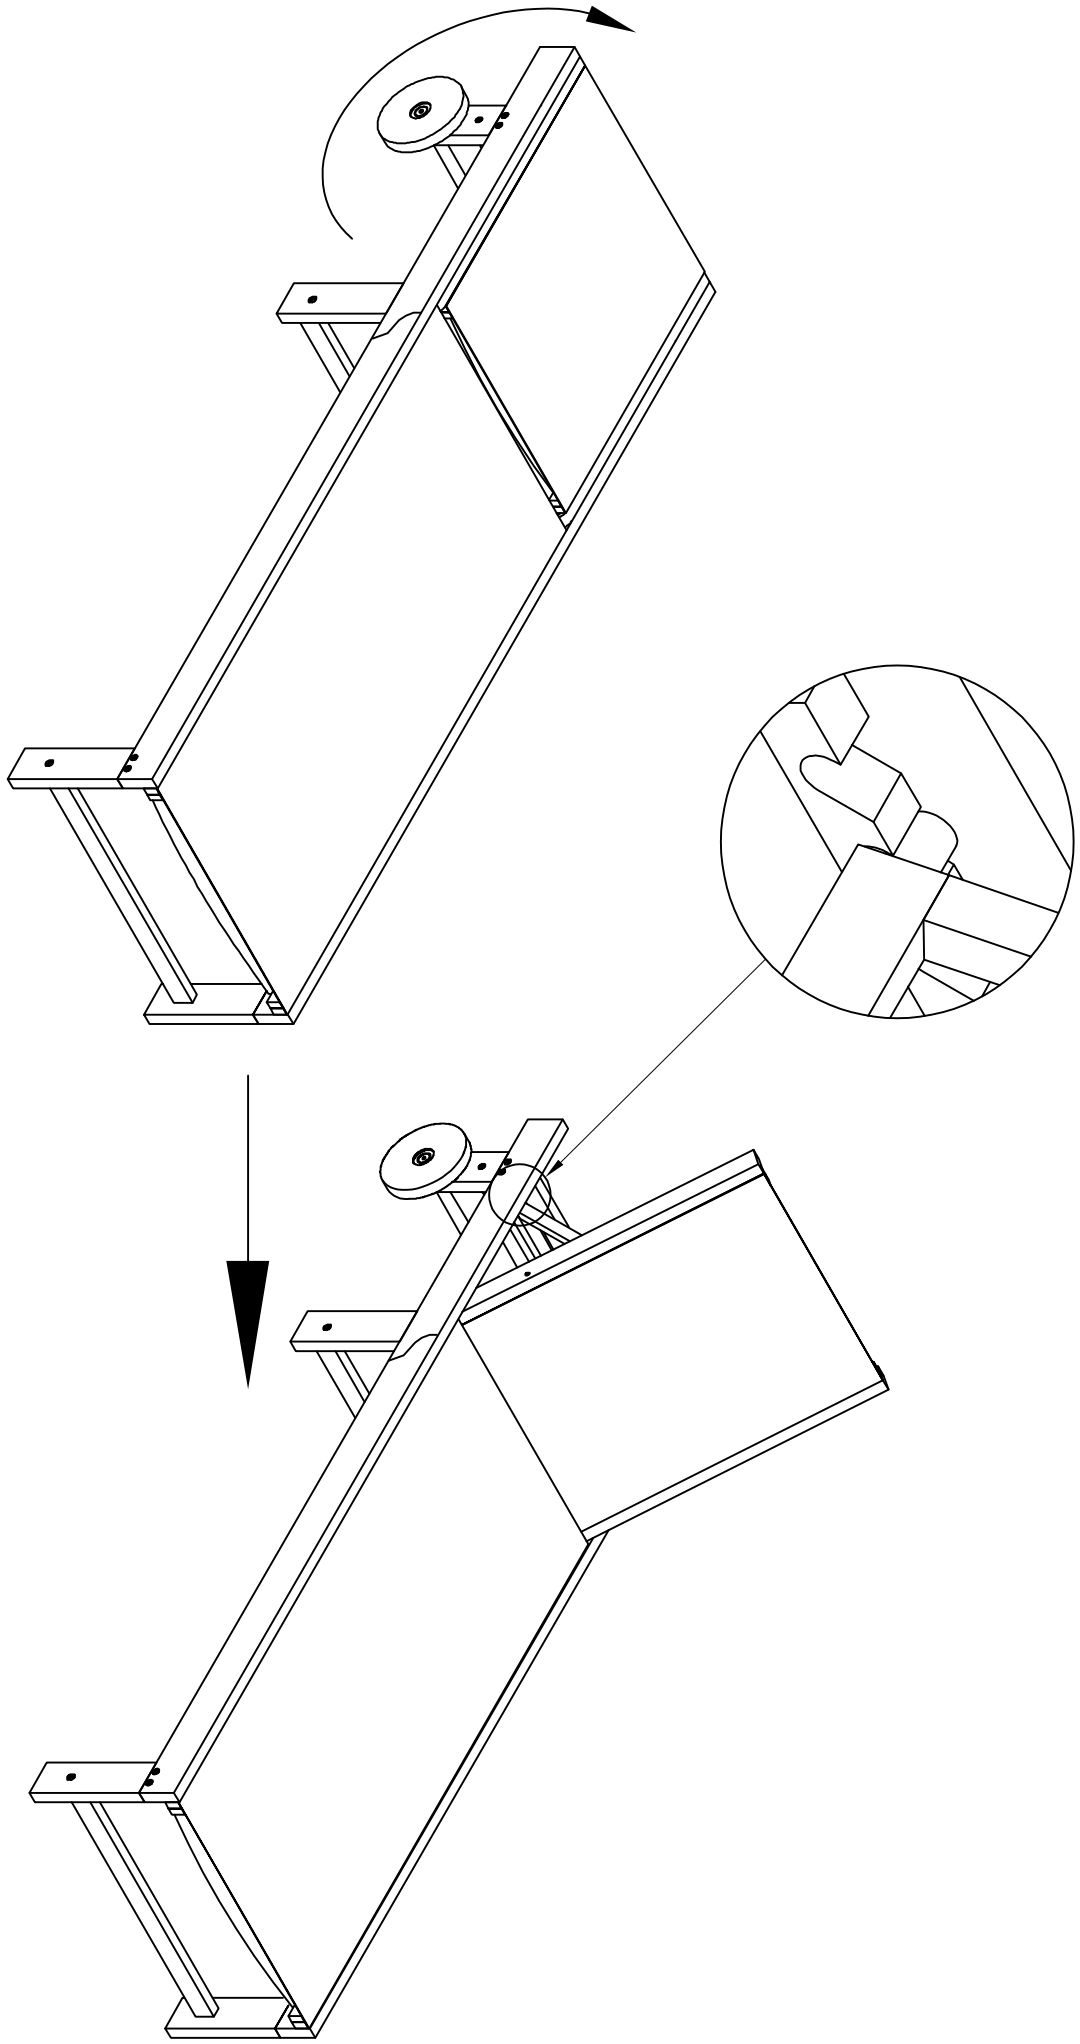

Part List and Hardware List

PIECE	DESCRIPTION	PICTURE	QUANTITY
1	Bed Frame		1x
2	Leg Without Wheels		4x
3	Tie Rod 1		3x
4	Tie Rod 2		1x
5	Leg With Wheels		2x
6	Wheel		2x
A	Screw 1	 M7x60 mm	6x
B	Screw 2	 M7x30 mm	2x
C	Screw 3	 M6x20 mm	12x
D	Washers	 M23x50x3 mm	2x
E	Allen Key	 M4	1x

JY

JONATHAN Y

MODEL#LNG1101-2SET

Product Dimension: 77"D x 23.6"W x 13"H

If there are any questions relating to defects, missing parts, assembly issues or replacements, please send a detailed email to cs@jonathany.com.

(A)	 M7x60 mm	4X
(E)	 M4	1X

1

3

2

(A)	 M7x60 mm	2X
(B)	 M7x30 mm	2X
(D)		2X

4

(C)	 M6x20 mm	12X
-----	--	-----

JONATHAN Y

MODEL#LNG1101-2SET(TABLE)

Product Dimension: 16"D x 17"W x 24"H

Part List and Hardware List

PIECE	DESCRIPTION	PICTURE	QUANTITY
1	Table		1x
2	Tie Rod		1x
3	Leg		2x
A	Screw		6x
B	Allen Key		1x

If there are any questions relating to defects, missing parts, assembly issues or replacements, please send a detailed email to cs@jonathany.com.