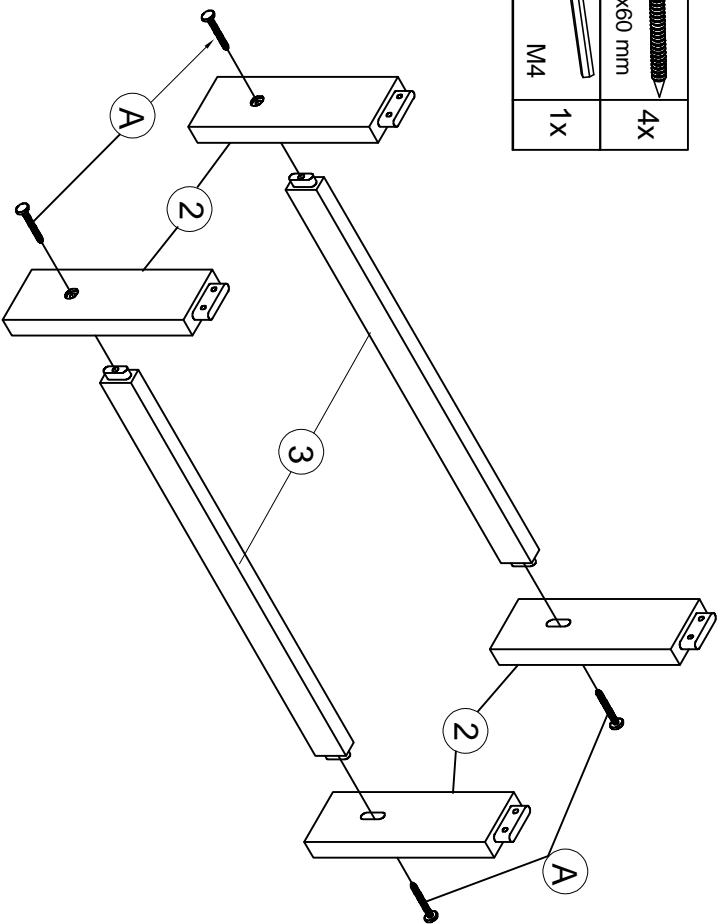

Part List and Hardware List

PIECE	DESCRIPTION	PICTURE	QUANTITY
1	Bed Frame		1x
2	Leg Without Wheels		4x
3	Tie Rod 1		3x
4	Tie Rod 2		1x
5	Leg With Wheels		2x
6	Wheel		2x
A	Screw 1	 M7x60 mm	6x
B	Screw 2	 M7x30 mm	2x
C	Screw 3	 M6x20 mm	12x
D	Washers	 M23x50x3 mm	2x
E	Allen Key	 M4	1x

JY

JONATHAN Y

MODEL#LNG1101-2SET

Product Dimension: 77"D x 23.6"W x 13"H

If there are any questions relating to defects, missing parts, assembly issues or replacements, please send a detailed email to cs@jonathany.com.

(A)	 M7x60 mm	4X
(E)	 M4	1X

1

3

2

(A)	 M7x60 mm	2X
(B)	 M7x30 mm	2X
(D)		2X

4

(C)	 M6x20 mm	12X
-----	--	-----

JONATHAN Y

MODEL#LNG1101-2SET(TABLE)

Product Dimension: 16"D x 17"W x 24"H

Part List and Hardware List

PIECE	DESCRIPTION	PICTURE	QUANTITY
1	Table		1x
2	Tie Rod		1x
3	Leg		2x
A	Screw		6x
B	Allen Key		1x

If there are any questions relating to defects, missing parts, assembly issues or replacements, please send a detailed email to cs@jonathany.com.