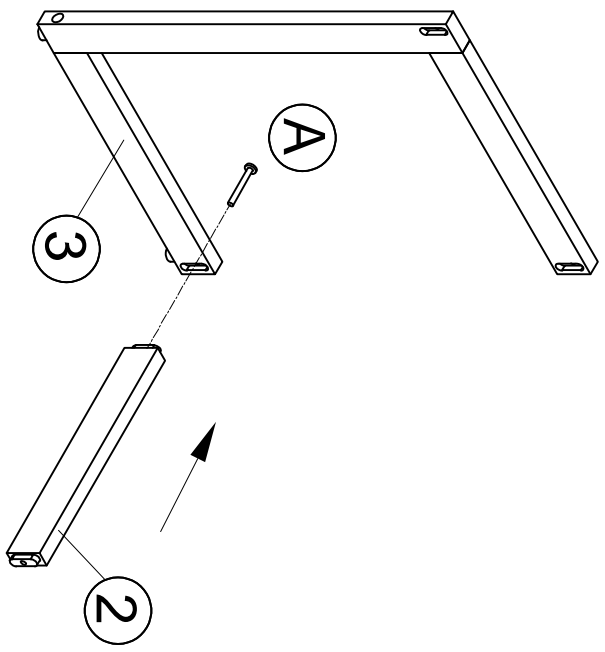

Part List and Hardware List

PIECE	DESCRIPTION	PICTURE	QUANTITY
1	Bed Frame		1x
2	Leg Without Wheels		4x
3	Tie Rod 1		3x
4	Tie Rod 2		1x
5	Leg With Wheels		2x
6	Wheel		2x
A	Screw 1	 M7x60 mm	6x
B	Screw 2	 M7x30 mm	2x
C	Screw 3	 M6x20 mm	12x
D	Washers	 M23x50x3 mm	2x
E	Allen Key	 M4	1x

(A)	 M7x60 mm	4X
(E)	 M4	1X

1

3

2

(A)	 M7x60 mm	2X
(B)	 M7x30 mm	2X
(D)		2X

4

(C)	 M6x20 mm	12X
-----	--	-----

JONATHAN Y

MODEL#LNG1101-2SET(TABLE)

Product Dimension: 16"D x 17"W x 24"H

Part List and Hardware List

PIECE	DESCRIPTION	PICTURE	QUANTITY
1	Table		1x
2	Tie Rod		1x
3	Leg		2x
A	Screw		6x
B	Allen Key		1x

If there are any questions relating to defects, missing parts, assembly issues or replacements, please send a detailed email to cs@jonathany.com.

1

(A)	 M7x60 mm	1x
(B)	 M4	1x

2

(A)	 M7x60 mm	2x
(B)	 M4	1x

3

(A)	 M7x60 mm	3x
(B)	 M4	1x

4