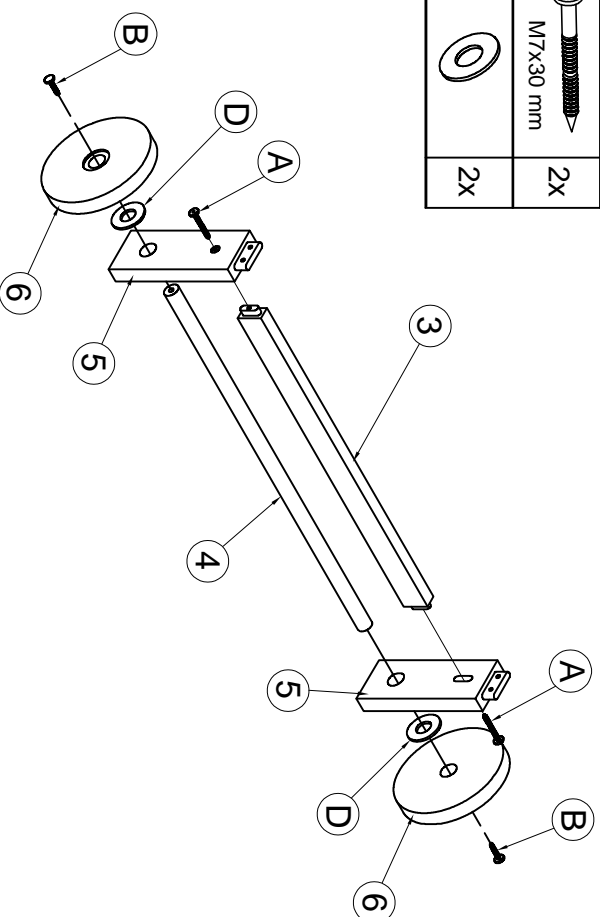

Part List and Hardware List

PIECE	DESCRIPTION	PICTURE	QUANTITY
1	Bed Frame		1x
2	Leg Without Wheels		4x
3	Tie Rod 1		3x
4	Tie Rod 2		1x
5	Leg With Wheels		2x
6	Wheel		2x
A	Screw 1	 M7x60 mm	6x
B	Screw 2	 M7x30 mm	2x
C	Screw 3	 M6x20 mm	12x
D	Washers	 M23x50x3 mm	2x
E	Allen Key	 M4	1x

(A)	 M7x60 mm	4X
(E)	 M4	1X

1

3

2

(A)	 M7x60 mm	2X
(B)	 M7x30 mm	2X
(D)		2X

4

(C)	 M6x20 mm	12X
-----	--	-----

JONATHAN Y

MODEL#LNG1101-2SET(TABLE)

Product Dimension: 16"D x 17"W x 24"H

Part List and Hardware List

PIECE	DESCRIPTION	PICTURE	QUANTITY
1	Table		1x
2	Tie Rod		1x
3	Leg		2x
A	Screw		6x
B	Allen Key		1x

If there are any questions relating to defects, missing parts, assembly issues or replacements, please send a detailed email to cs@jonathany.com.

1

(A)	 M7x60 mm	1x
(B)	 M4	1x

2

(A)	 M7x60 mm	2x
(B)	 M4	1x

3

(A)	 M7x60 mm	3x
(B)	 M4	1x

4