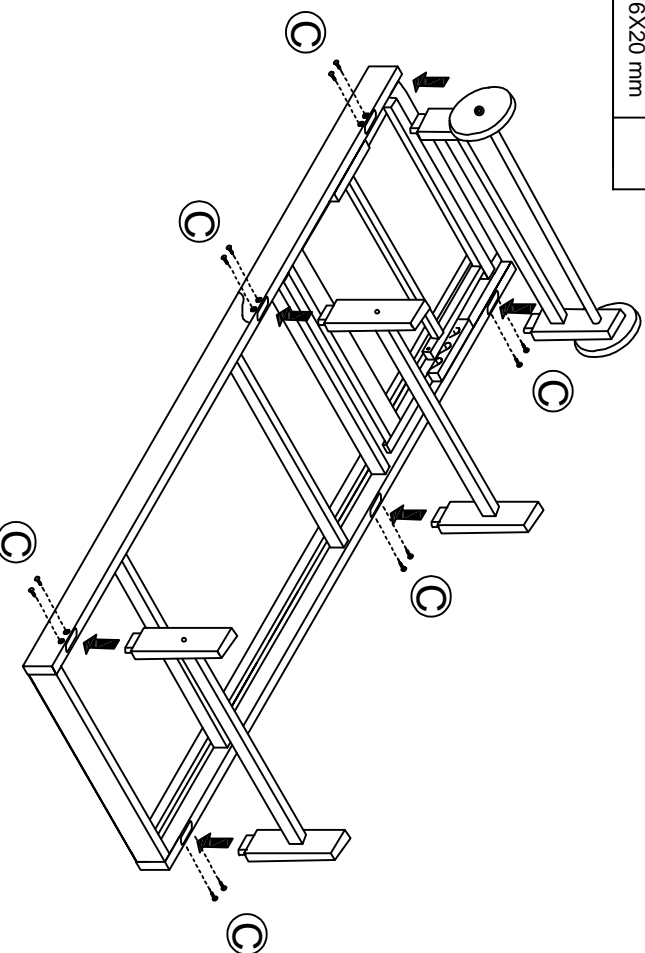

Part List and Hardware List

PIECE	DESCRIPTION	PICTURE	QUANTITY
1	Bed Frame		1x
2	Leg Without Wheels		4x
3	Tie Rod 1		3x
4	Tie Rod 2		1x
5	Leg With Wheels		2x
6	Wheel		2x
A	Screw 1	 M7x60 mm	6x
B	Screw 2	 M7x30 mm	2x
C	Screw 3	 M6x20 mm	12x
D	Washers	 M23x50x3 mm	2x
E	Allen Key	 M4	1x

(A)	 M7x60 mm	4X
(E)	 M4	1X

1

3

2

(A)	 M7x60 mm	2X
(B)	 M7x30 mm	2X
(D)		2X

4

(C)	 M6x20 mm	12X
-----	--	-----

JONATHAN Y

MODEL#LNG1101-2SET(TABLE)

Product Dimension: 16"D x 17"W x 24"H

Part List and Hardware List

PIECE	DESCRIPTION	PICTURE	QUANTITY
1	Table		1x
2	Tie Rod		1x
3	Leg		2x
A	Screw		6x
B	Allen Key		1x

If there are any questions relating to defects, missing parts, assembly issues or replacements, please send a detailed email to cs@jonathany.com.

1

(A)	 M7x60 mm	1x
(B)	 M4	1x

2

(A)	 M7x60 mm	2x
(B)	 M4	1x

3

(A)	 M7x60 mm	3x
(B)	 M4	1x

4