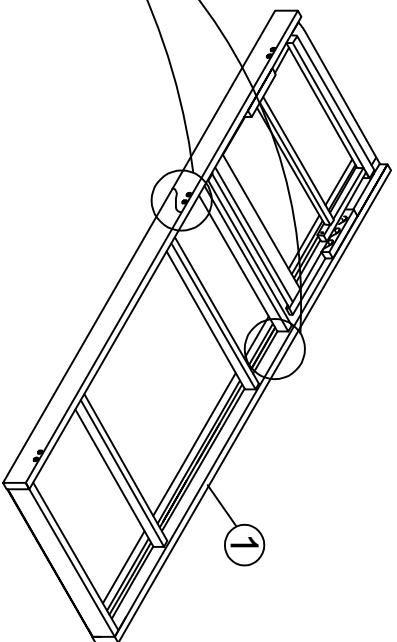

Part List and Hardware List

PIECE	DESCRIPTION	PICTURE	QUANTITY
1	Bed Frame		1x
2	Leg Without Wheels		4x
3	Tie Rod 1		3x
4	Tie Rod 2		1x
5	Leg With Wheels		2x
6	Wheel		2x
A	Screw 1	 M7x60 mm	6x
B	Screw 2	 M7x30 mm	2x
C	Screw 3	 M6x20 mm	12x
D	Washers	 M23x50x3 mm	2x
E	Allen Key	 M4	1x

JY

JONATHAN Y

MODEL#LNG1101-2SET

Product Dimension: 77"D x 23.6"W x 13"H

If there are any questions relating to defects, missing parts, assembly issues or replacements, please send a detailed email to cs@jonathany.com.

(A)	 M7x60 mm	4X
(E)	 M4	1X

1

3

2

(A)	 M7x60 mm	2X
(B)	 M7x30 mm	2X
(D)		2X

4

(C)	 M6x20 mm	12X
-----	--	-----

JONATHAN Y

MODEL#LNG1101-2SET(TABLE)

Product Dimension: 16"D x 17"W x 24"H

Part List and Hardware List

PIECE	DESCRIPTION	PICTURE	QUANTITY
1	Table		1x
2	Tie Rod		1x
3	Leg		2x
A	Screw		6x
B	Allen Key		1x

If there are any questions relating to defects, missing parts, assembly issues or replacements, please send a detailed email to cs@jonathany.com.