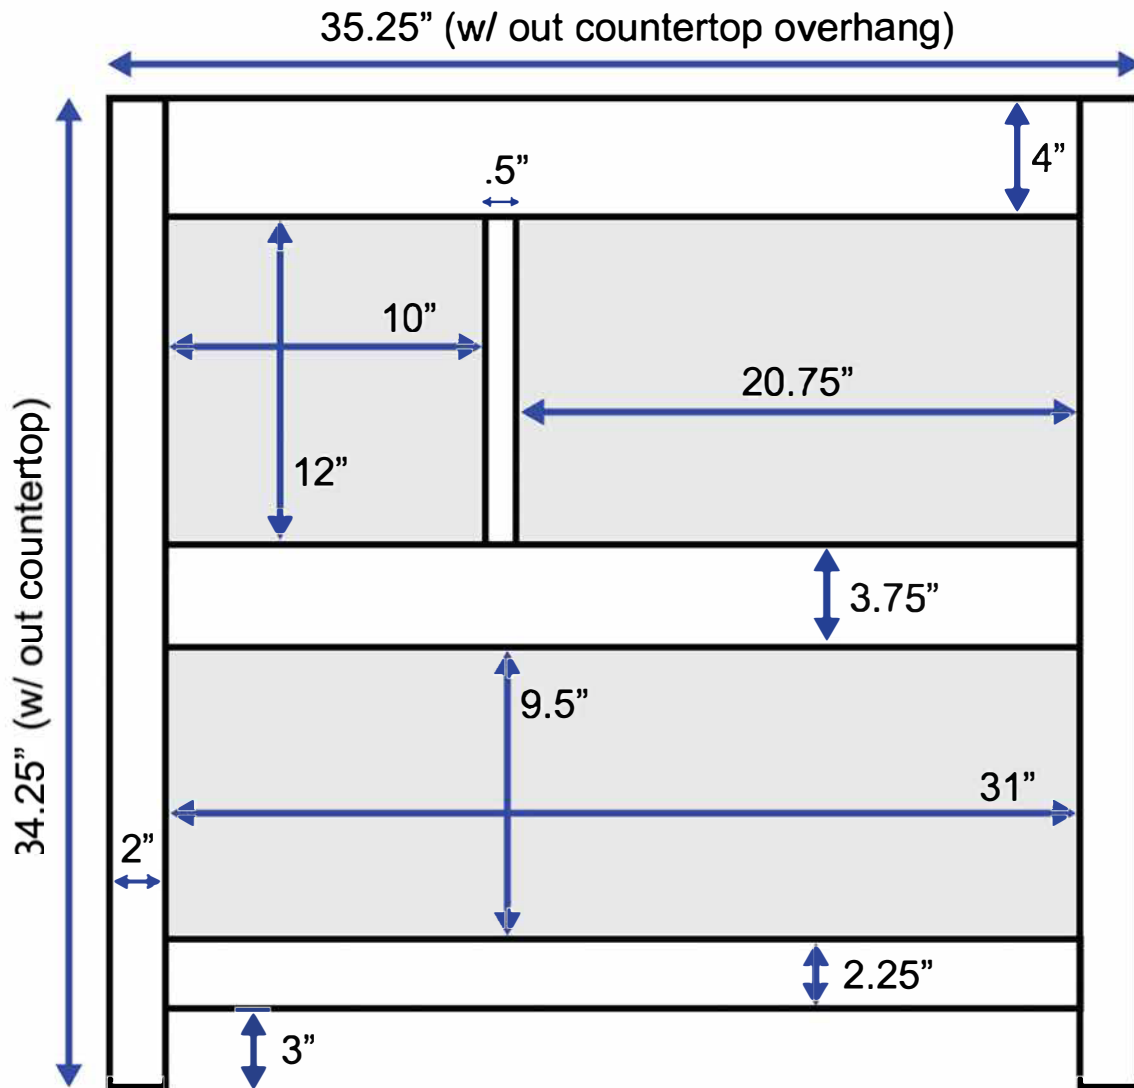

# 36-inch Vanity (Back View)

All measurements are approximate and rounded to the nearest quarter inch.  
Please allow for a slight margin of error.